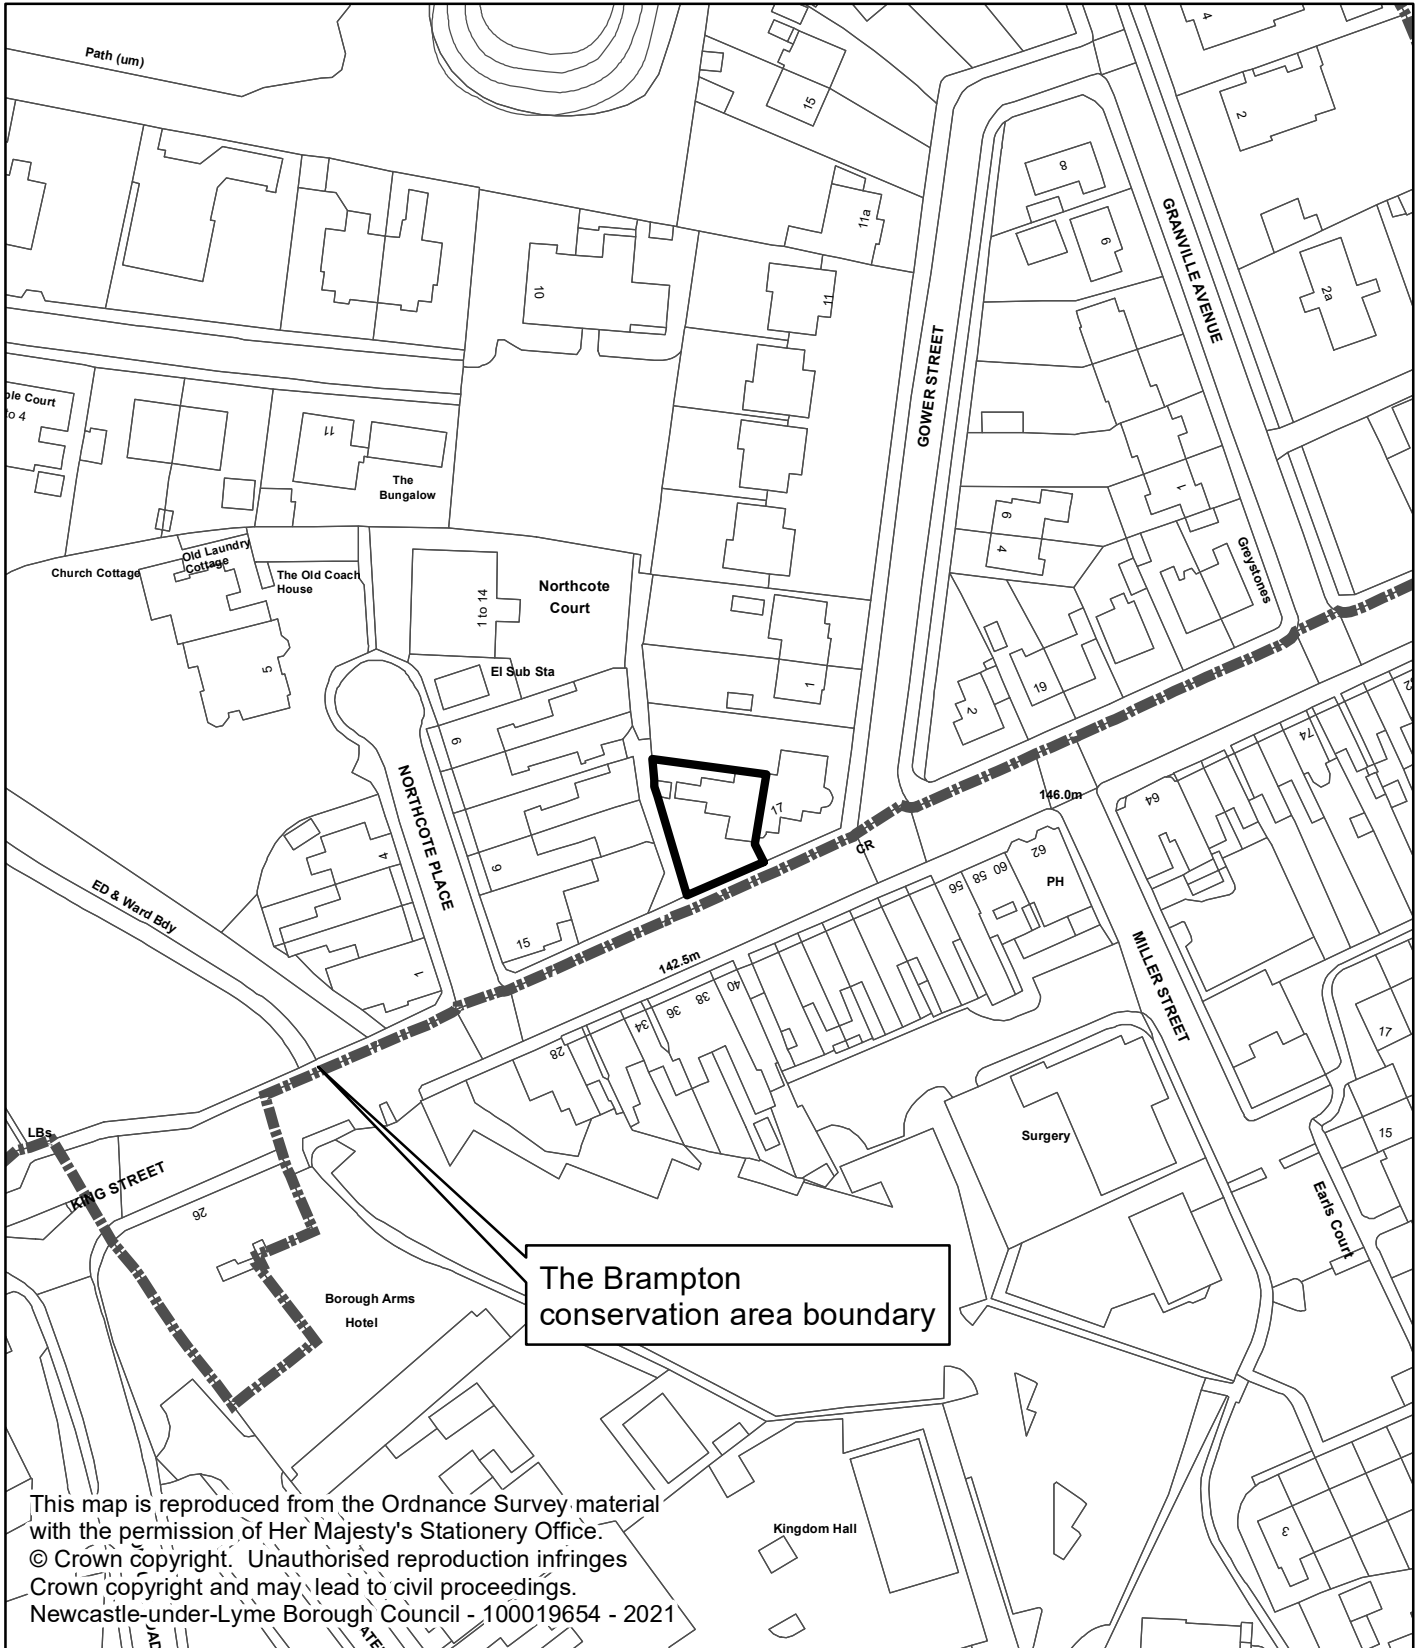

Linden House, 17A King Street
Newcastle-under-Lyme

This map is reproduced from the Ordnance Survey material with the permission of Her Majesty's Stationery Office. © Crown copyright. Unauthorised reproduction infringes Crown copyright and may lead to civil proceedings. Newcastle-under-Lyme Borough Council - 100019654 - 2021