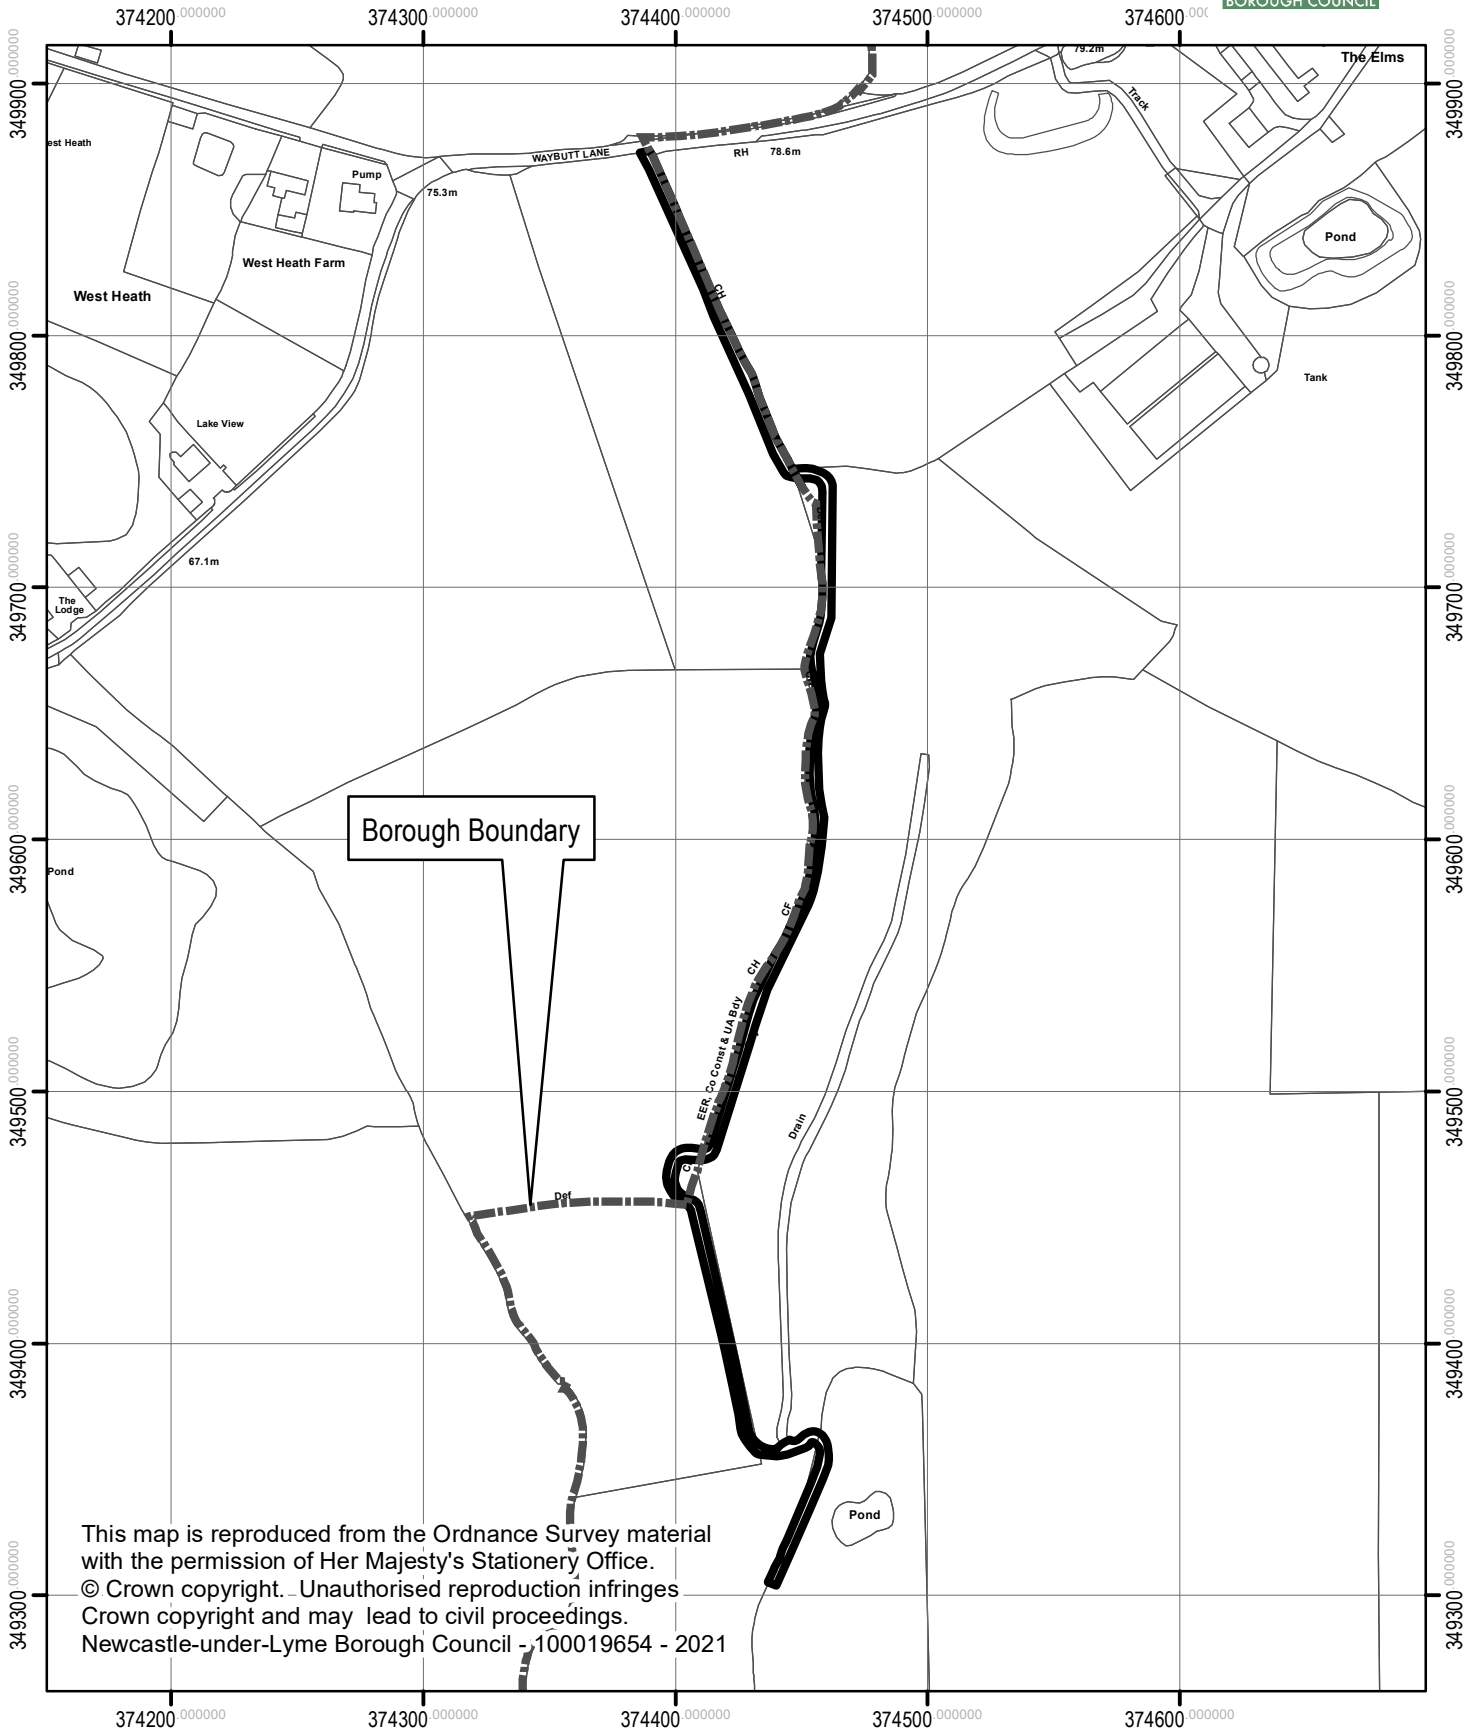

Land at Doddlespool Newcastle Rd Balterley

This map is reproduced from the Ordnance Survey material with the permission of Her Majesty's Stationery Office.
 © Crown copyright. Unauthorised reproduction infringes Crown copyright and may lead to civil proceedings.
 Newcastle-under-Lyme Borough Council - 100019654 - 2021