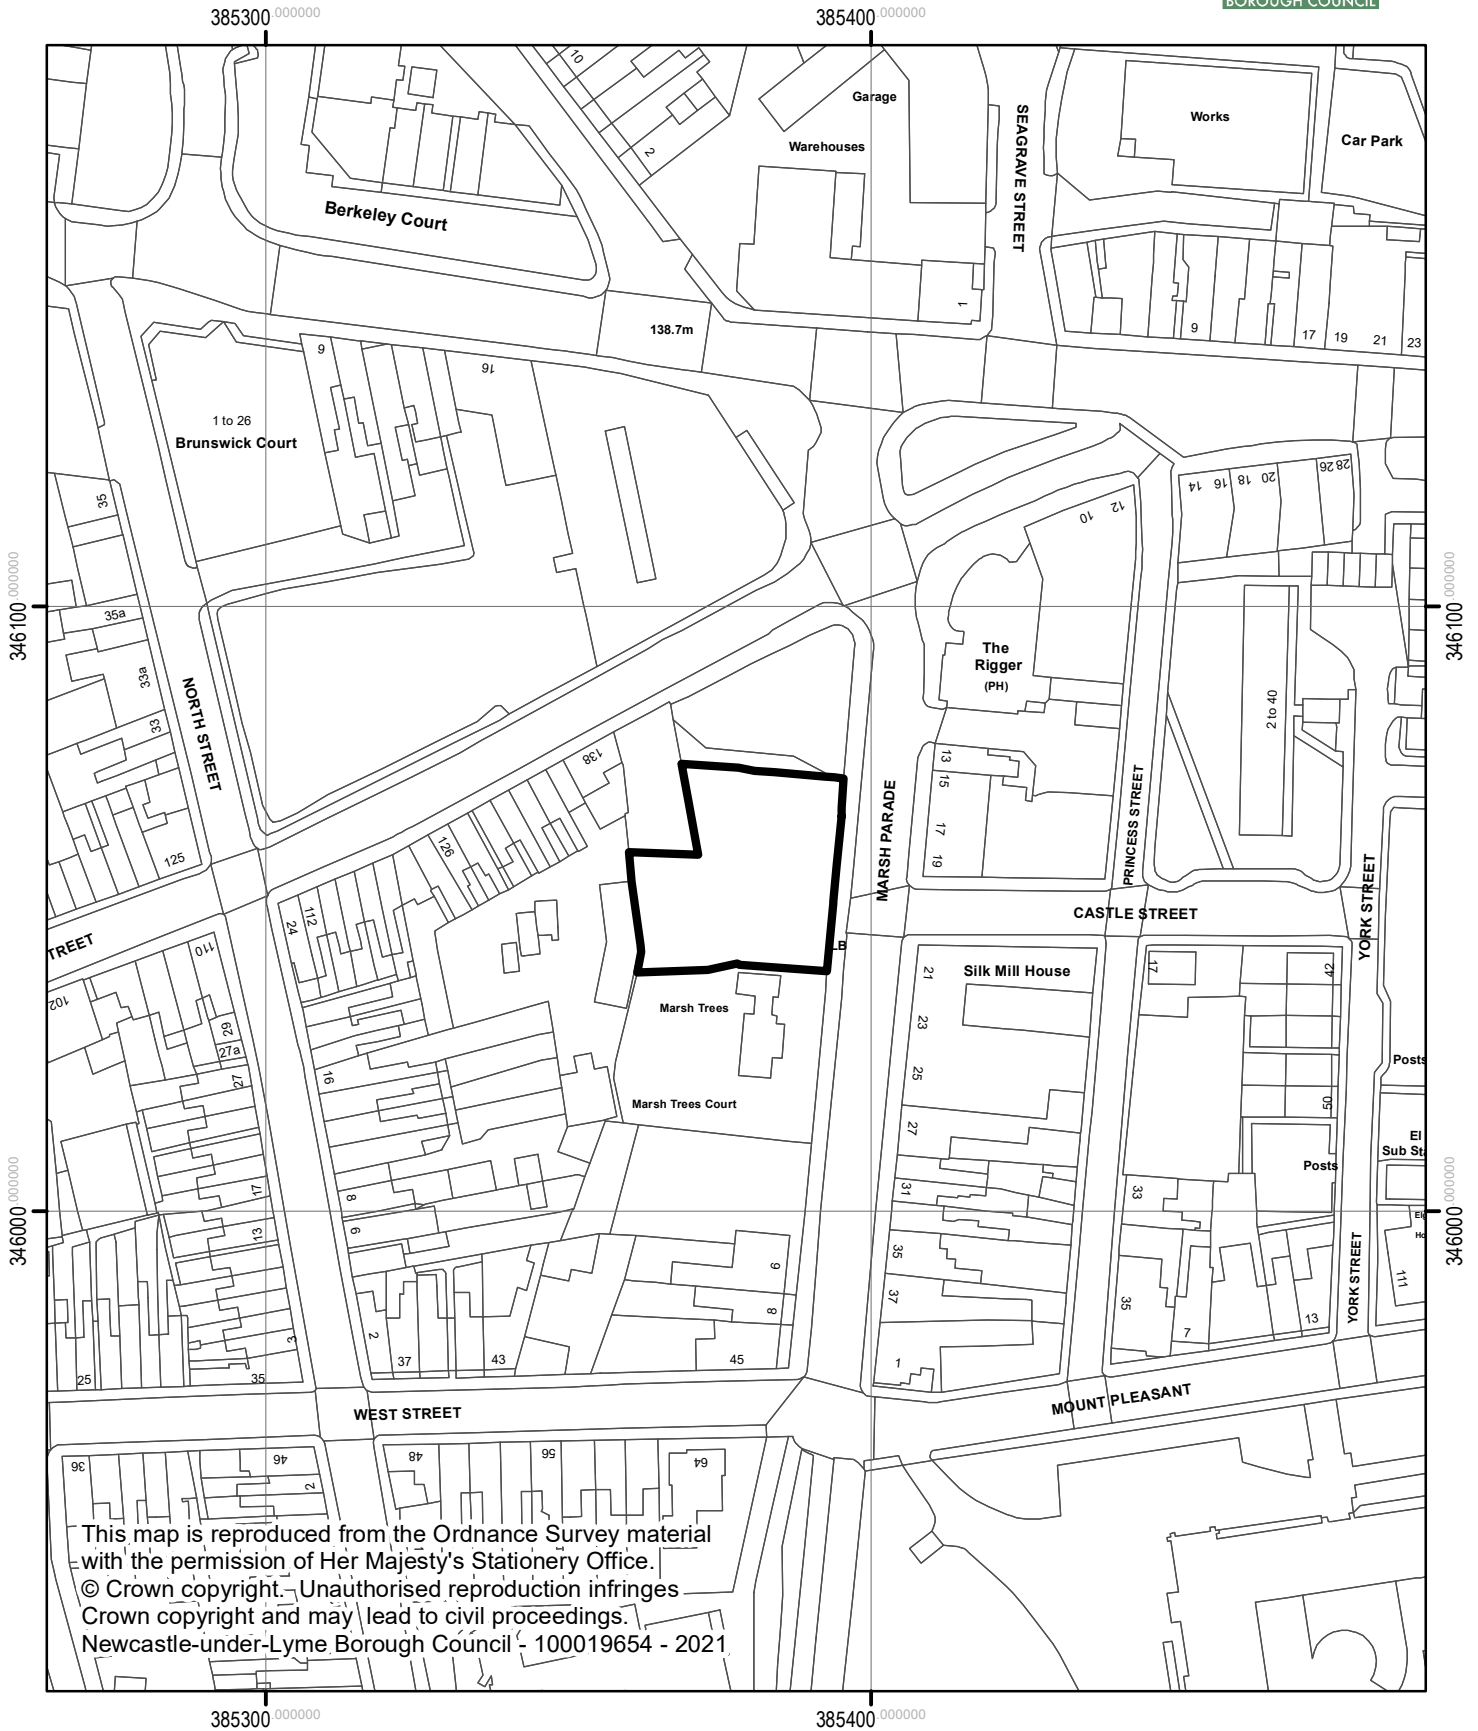

2-4 Marsh Parade, Newcastle.

This map is reproduced from the Ordnance Survey material with the permission of Her Majesty's Stationery Office. © Crown copyright. Unauthorised reproduction infringes Crown copyright and may lead to civil proceedings. Newcastle-under-Lyme Borough Council - 100019654 - 2021