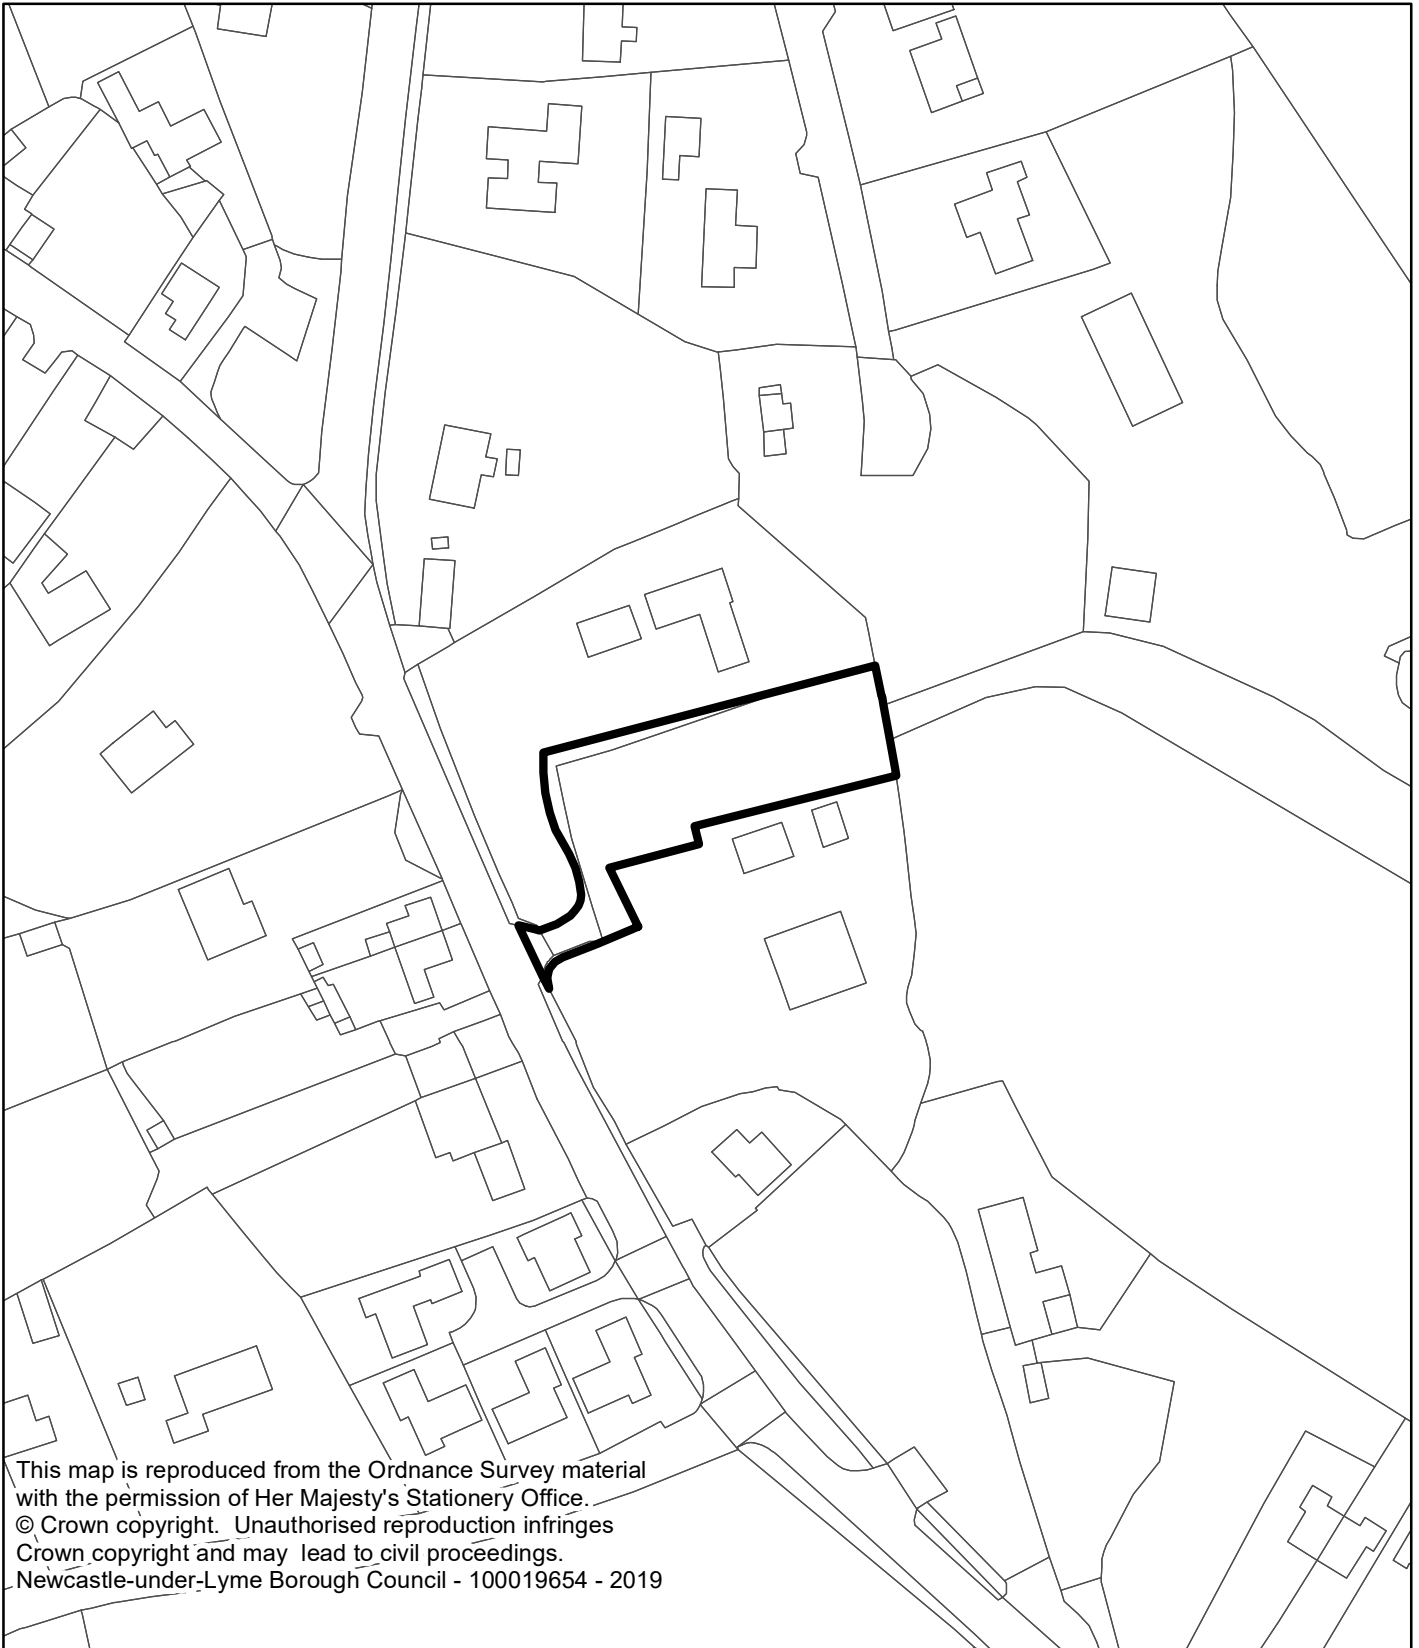

20/00717/FUL

Summer House, New Road
Wrinehill, CW3 9BY

This map is reproduced from the Ordnance Survey material with the permission of Her Majesty's Stationery Office.
© Crown copyright. Unauthorised reproduction infringes Crown copyright and may lead to civil proceedings.
Newcastle-under-Lyme Borough Council - 100019654 - 2019