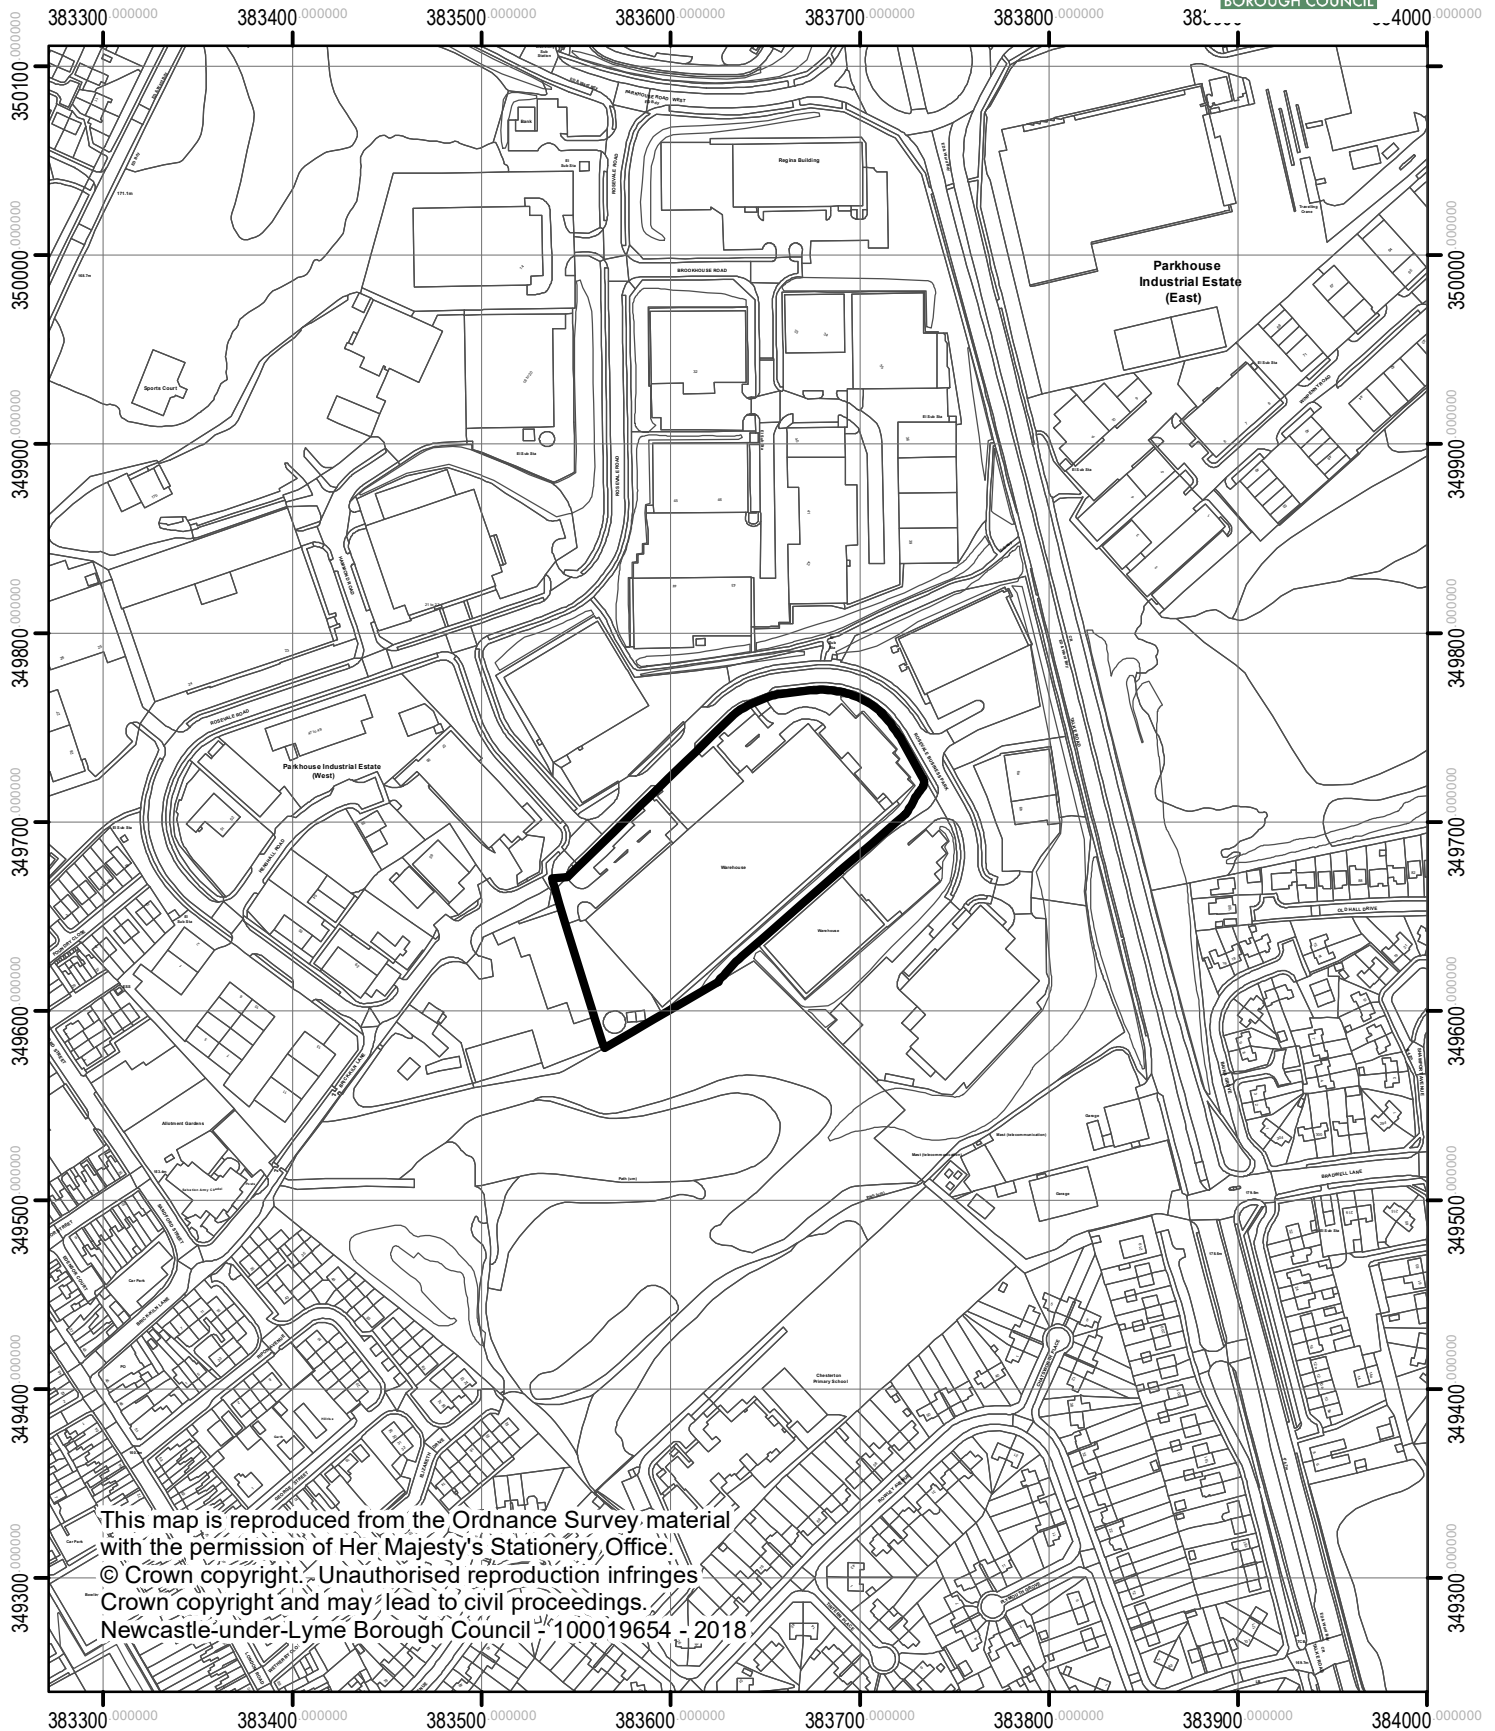

Unit 1 Brookhouse Road,  
Rosevale Business Park, ST5 7UB

This map is reproduced from the Ordnance Survey material with the permission of Her Majesty's Stationery Office.  
© Crown copyright. Unauthorised reproduction infringes Crown copyright and may lead to civil proceedings.  
Newcastle-under-Lyme Borough Council 100019654 - 2018