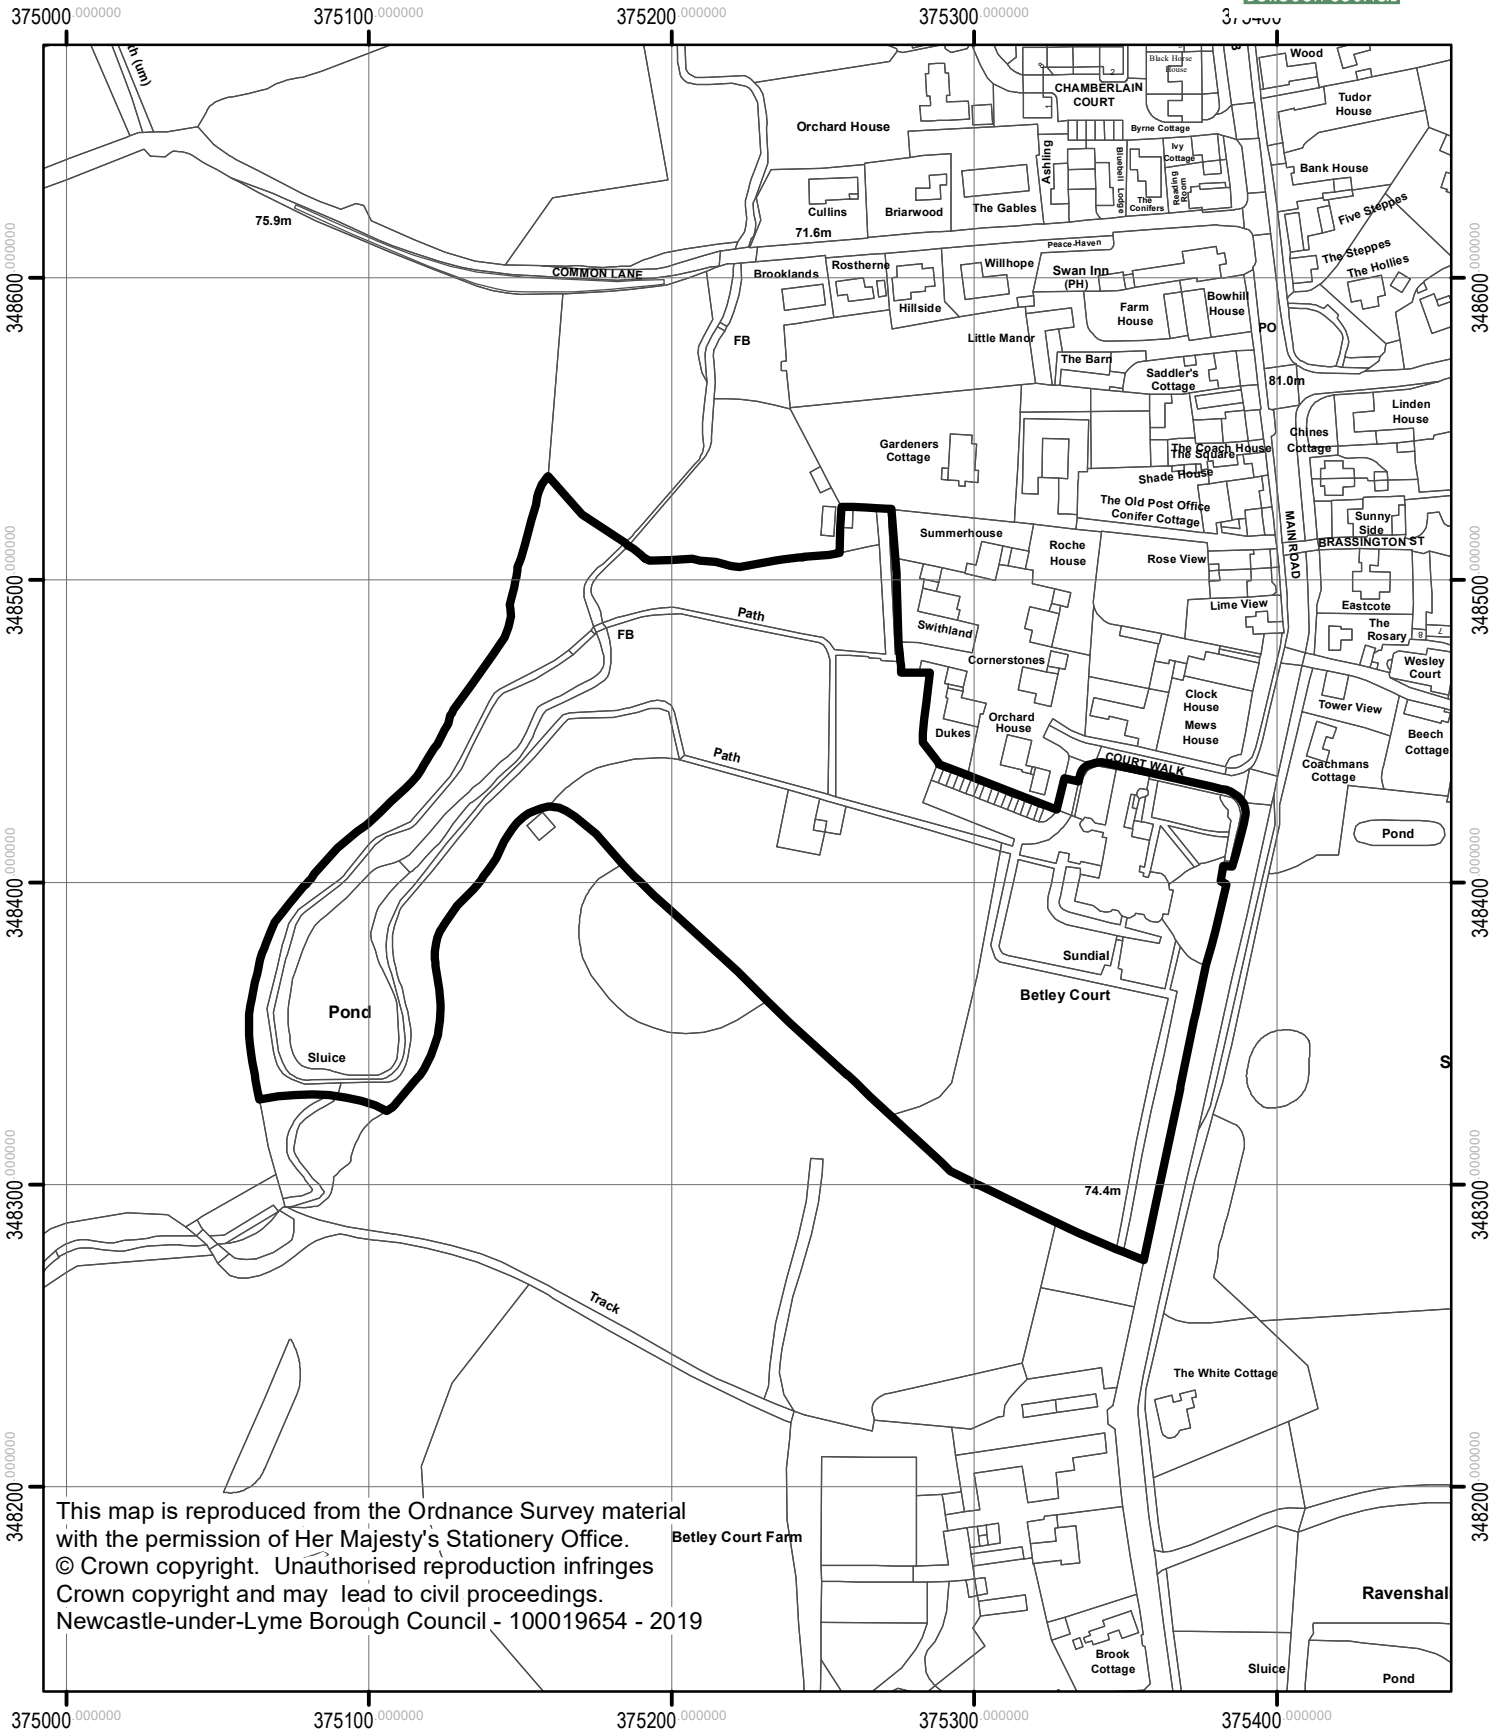

220/00655/FUL  
Betley Court, Main Road, Betley CW3 9BH

This map is reproduced from the Ordnance Survey material with the permission of Her Majesty's Stationery Office. © Crown copyright. Unauthorised reproduction infringes Crown copyright and may lead to civil proceedings. Newcastle-under-Lyme Borough Council - 100019654 - 2019