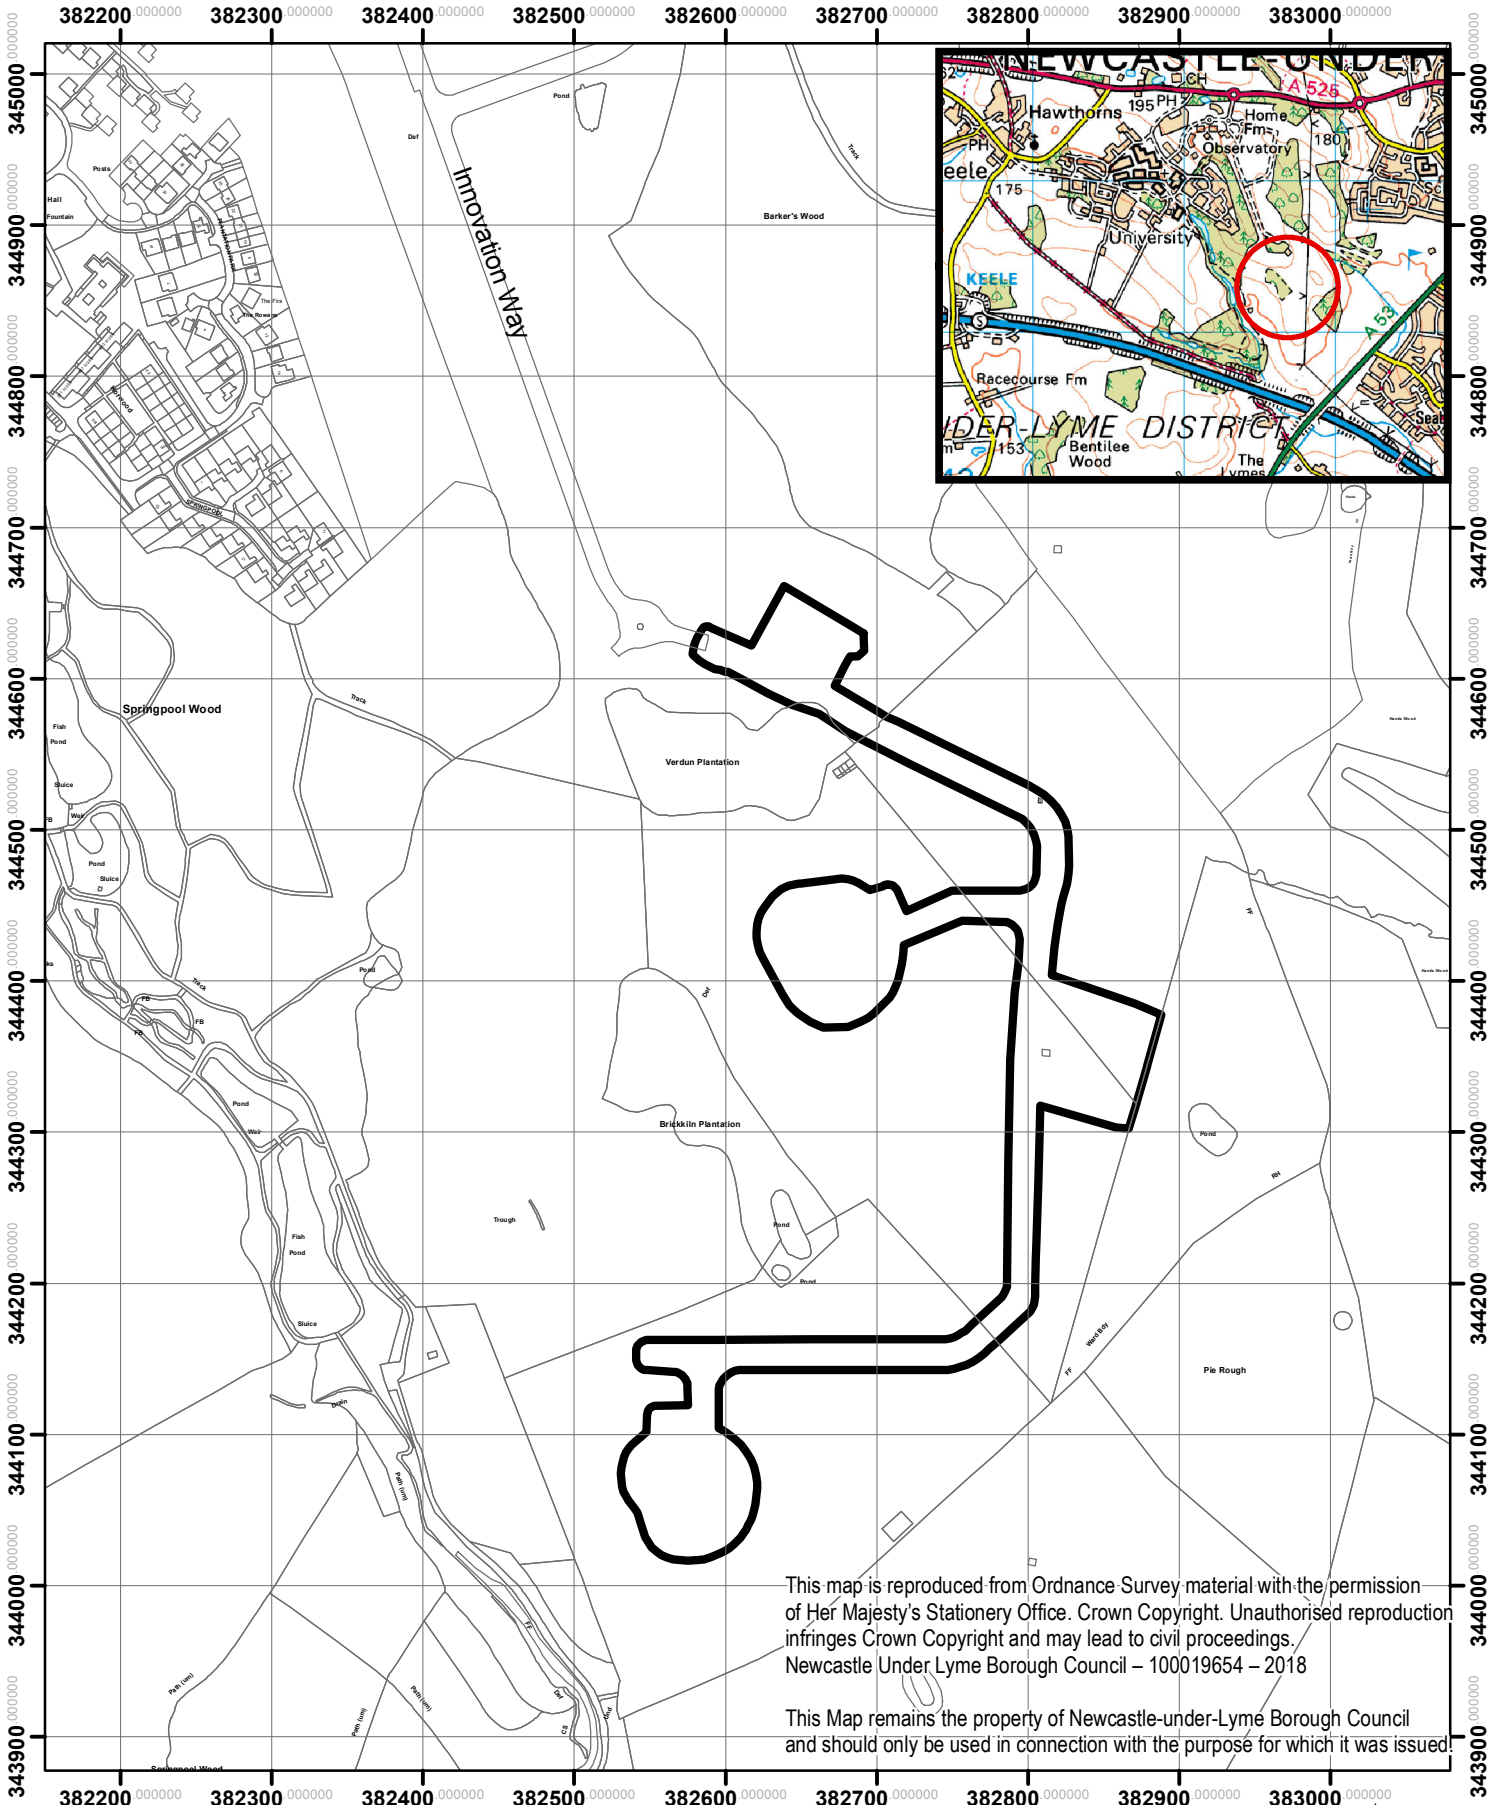

Land Adjacent To Springpool Wood, South Of Phase 3 And West Of Newcastle Golf Course, Keele University.

This map is reproduced from Ordnance Survey material with the permission of Her Majesty's Stationery Office. Crown Copyright. Unauthorised reproduction infringes Crown Copyright and may lead to civil proceedings. Newcastle Under Lyme Borough Council – 100019654 – 2018

This Map remains the property of Newcastle-under-Lyme Borough Council and should only be used in connection with the purpose for which it was issued.