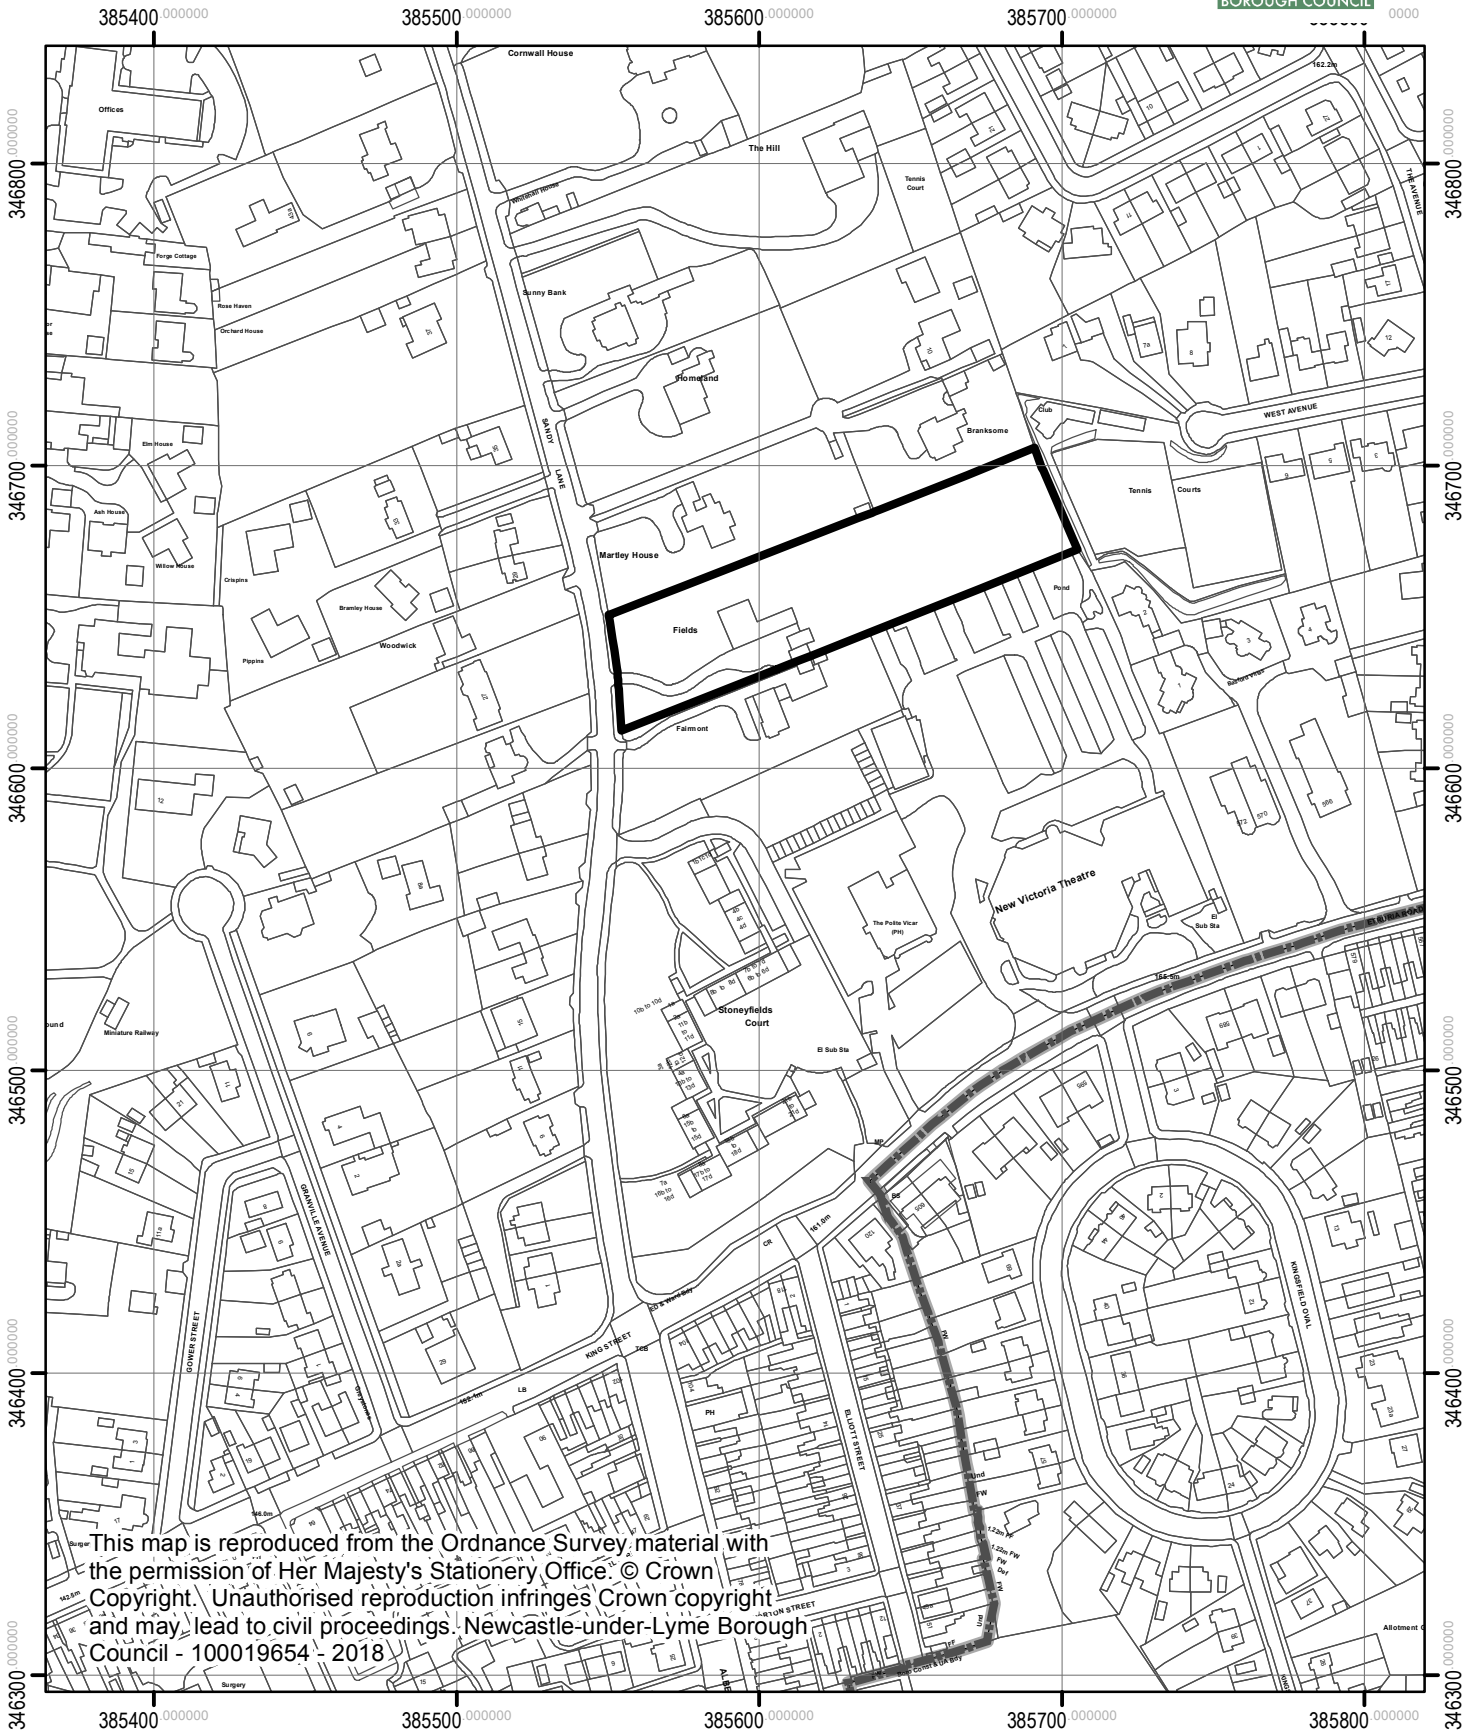

Field House, Sandy Lane, Newcastle.

This map is reproduced from the Ordnance Survey material with the permission of Her Majesty's Stationery Office. © Crown Copyright. Unauthorised reproduction infringes Crown copyright and may lead to civil proceedings. Newcastle-under-Lyme Borough Council - 100019654 - 2018