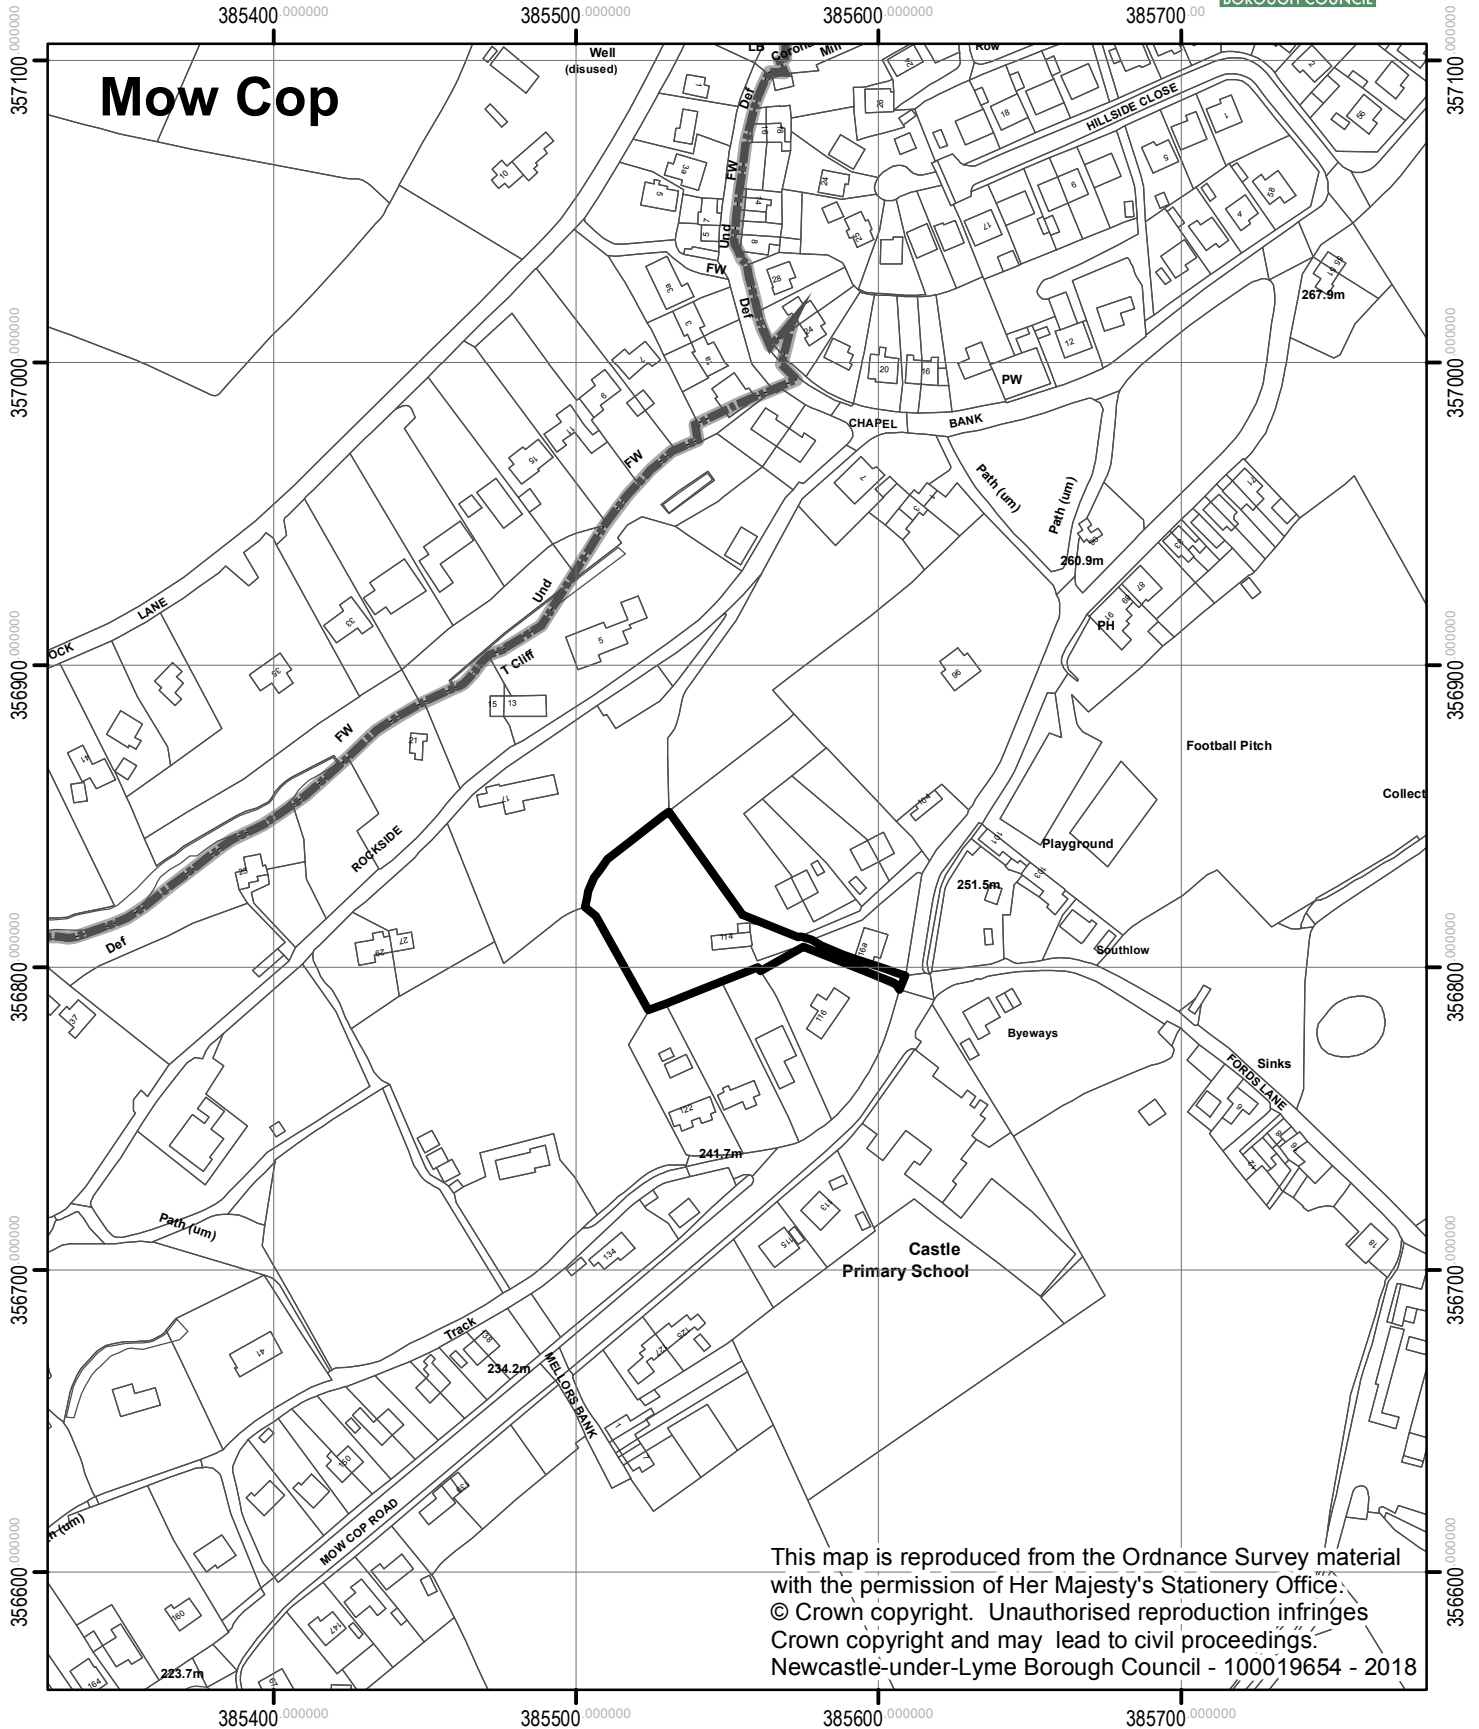

114 Mow Cop Road  
Mow Cop

This map is reproduced from the Ordnance Survey material with the permission of Her Majesty's Stationery Office. © Crown copyright. Unauthorised reproduction infringes Crown copyright and may lead to civil proceedings. Newcastle-under-Lyme Borough Council - 100019654 - 2018