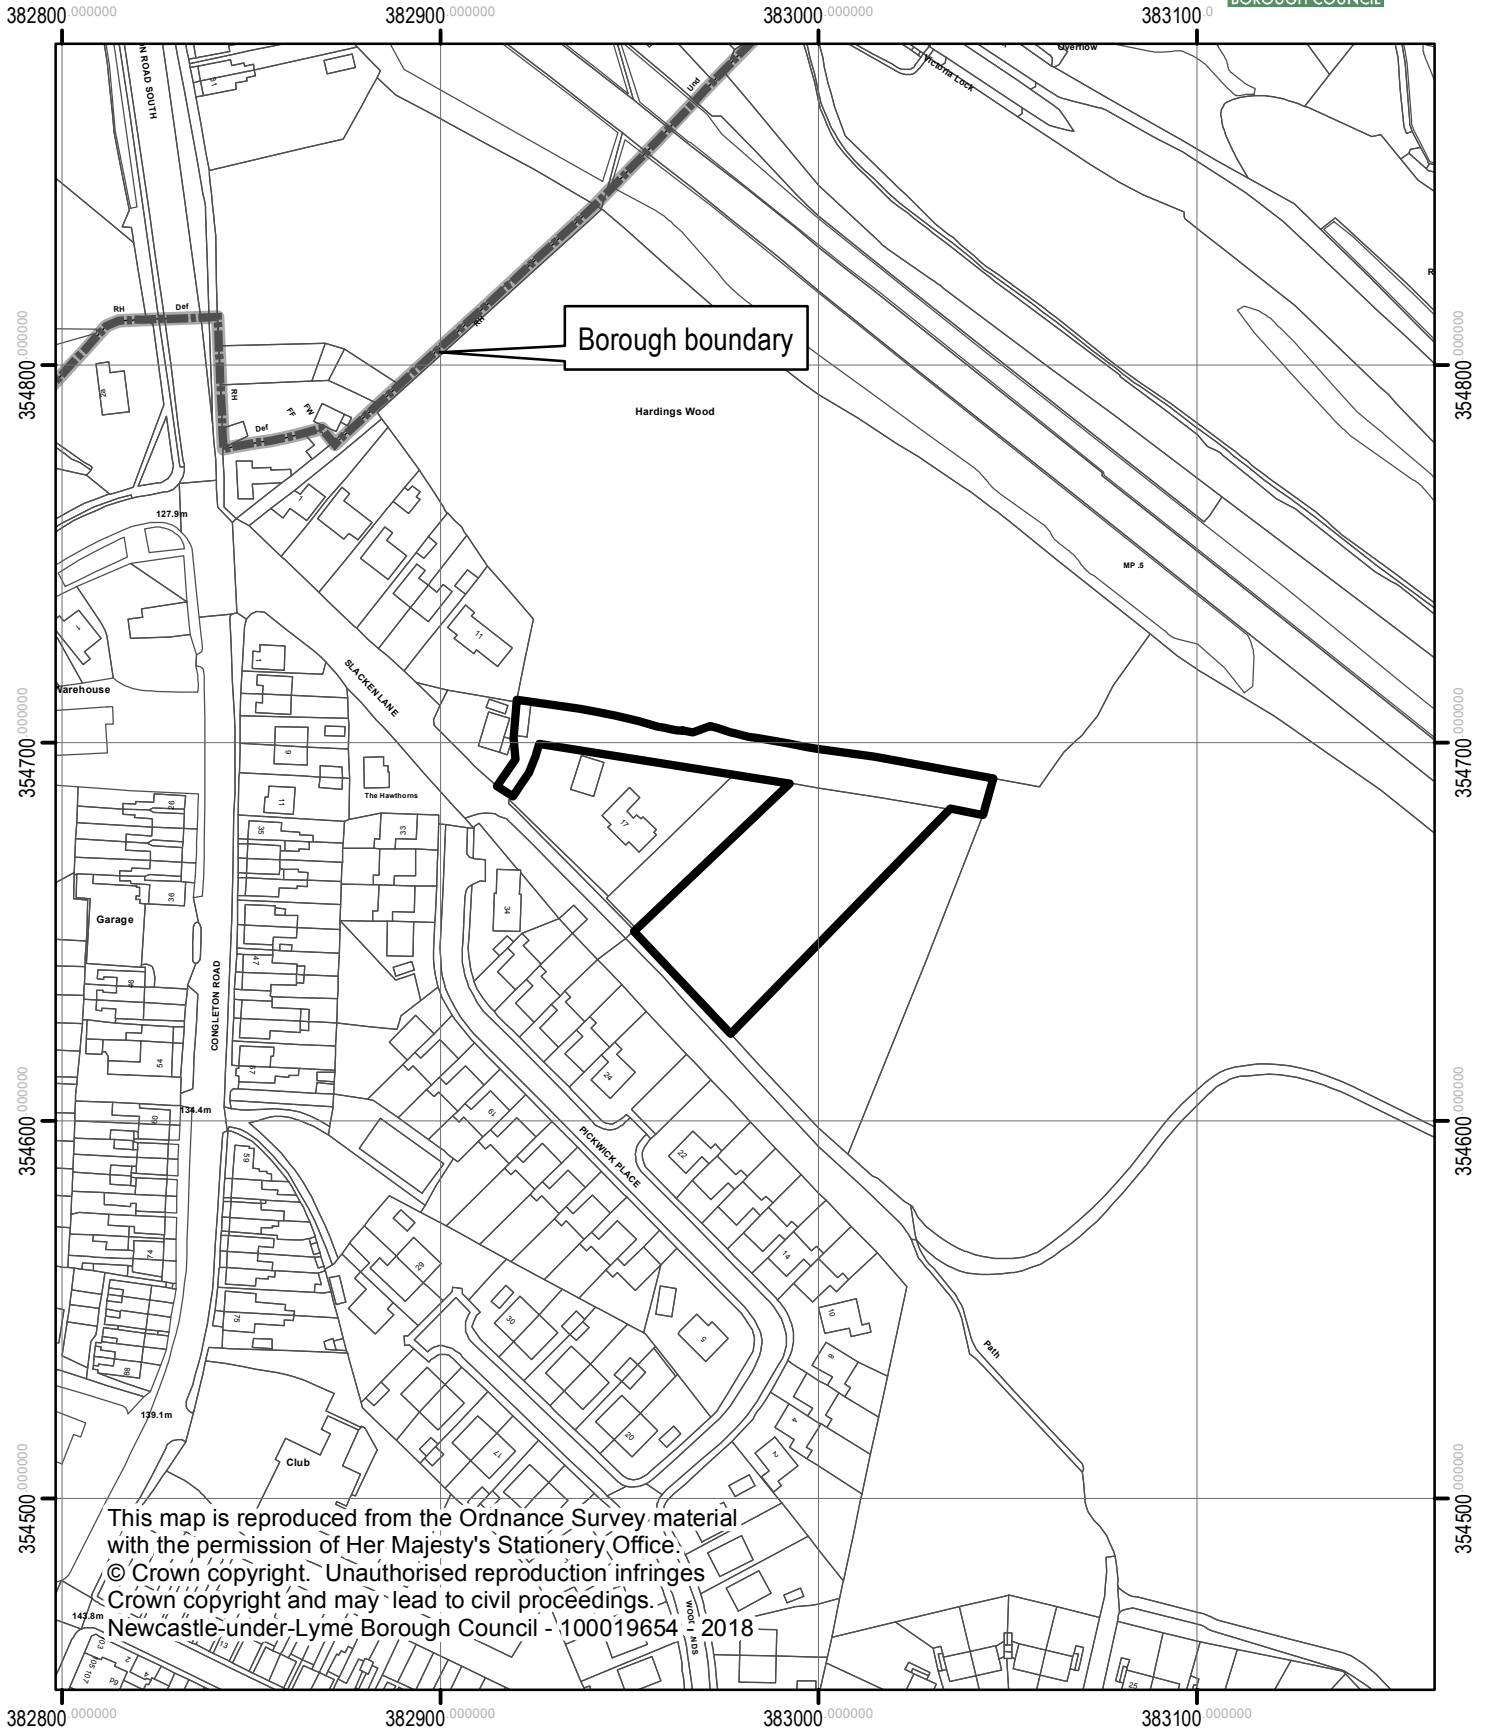

Land adjacent to Slacken Lane  
Kidsgrove, ST7 1NQ

This map is reproduced from the Ordnance Survey material with the permission of Her Majesty's Stationery Office.  
© Crown copyright. Unauthorised reproduction infringes Crown copyright and may lead to civil proceedings.  
Newcastle-under-Lyme Borough Council - 100019654 2018