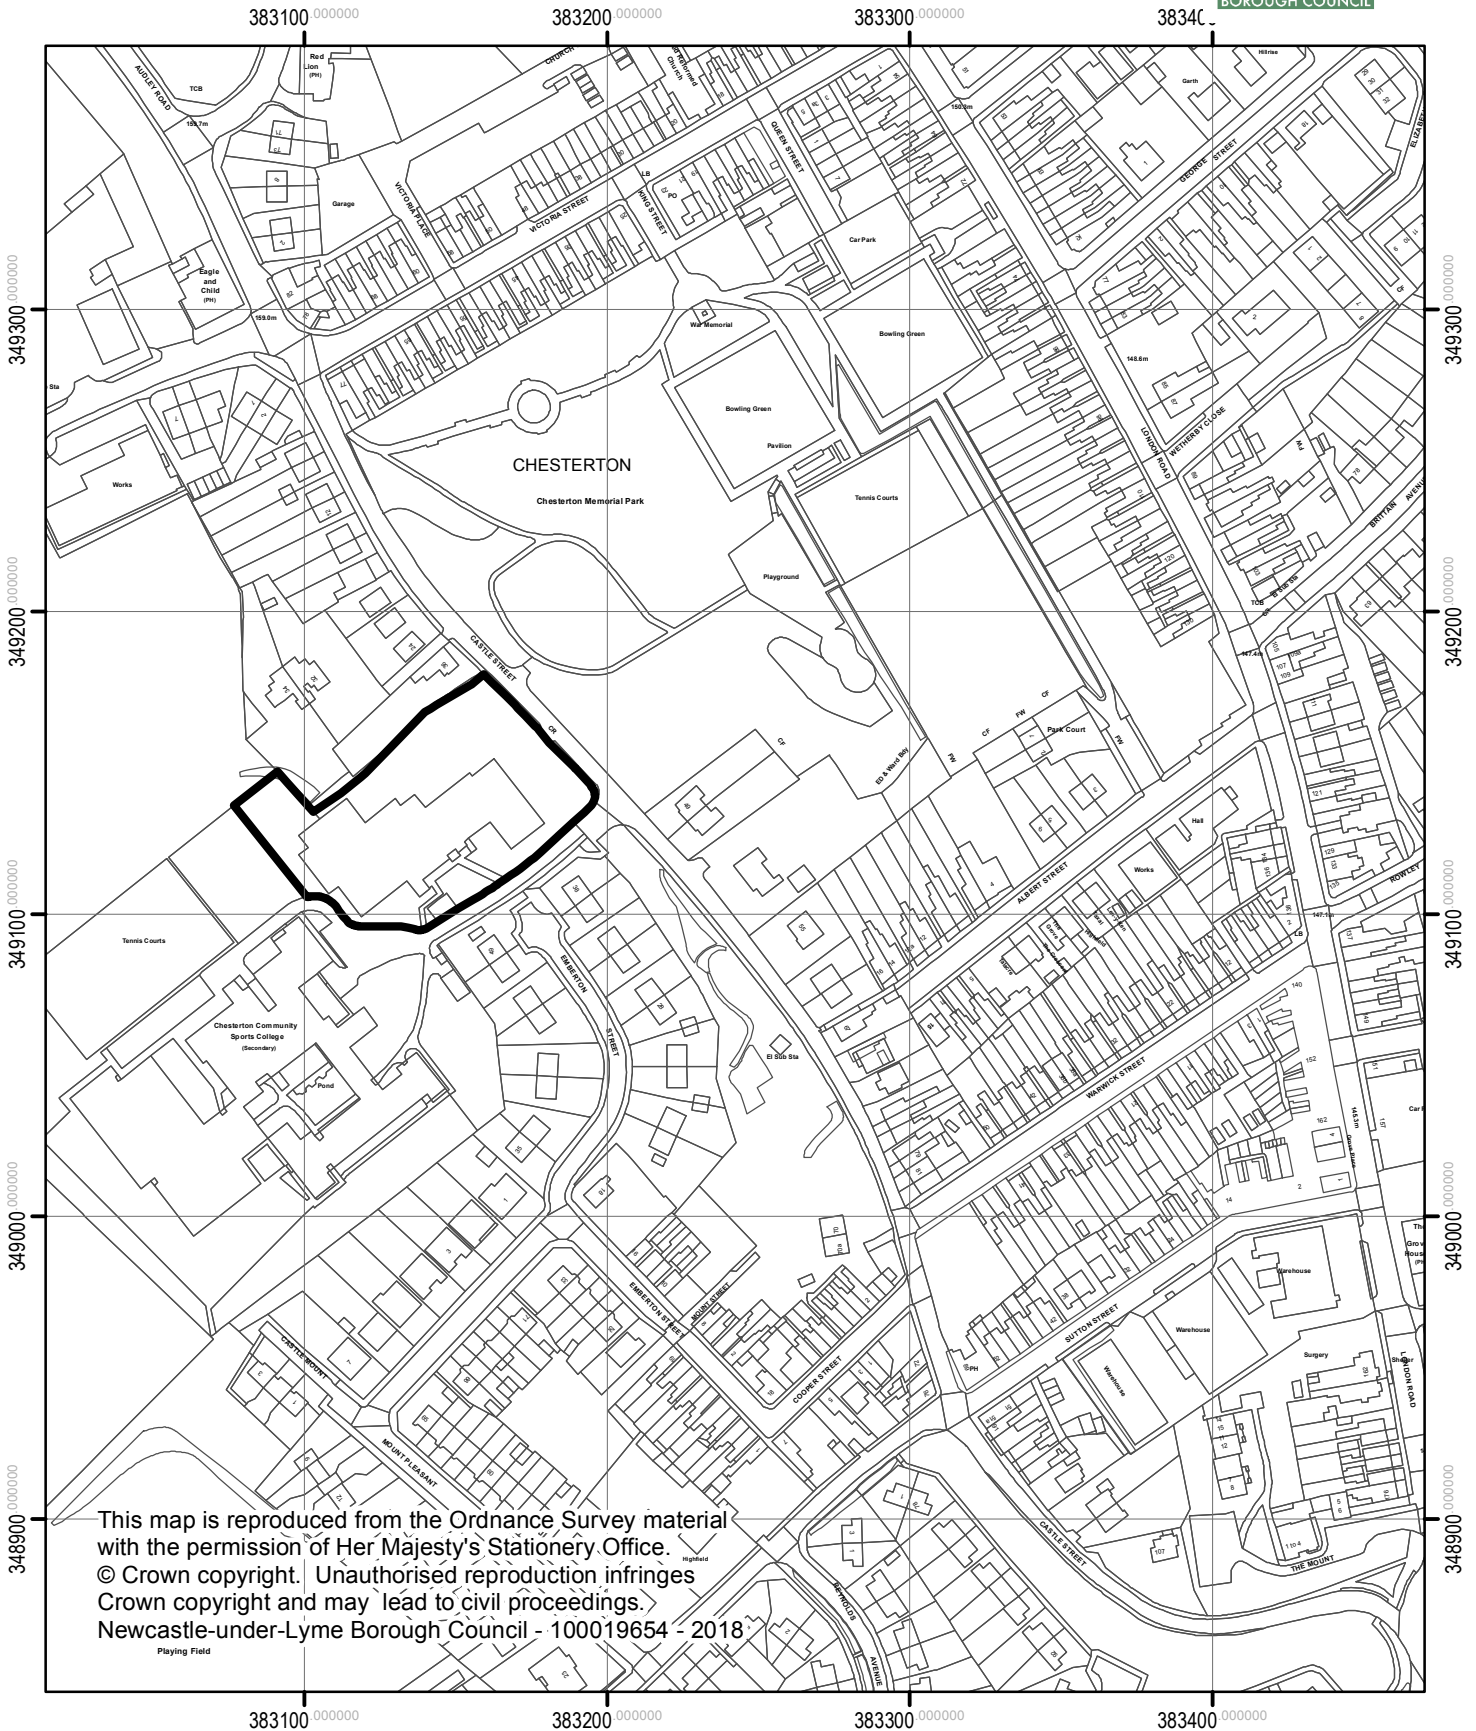

Chesterton Community Sports College Castle Street, Chesterton, ST5 7LP

This map is reproduced from the Ordnance Survey material with the permission of Her Majesty's Stationery Office.
© Crown copyright. Unauthorised reproduction infringes Crown copyright and may lead to civil proceedings.
Newcastle-under-Lyme Borough Council - 100019654 - 2018