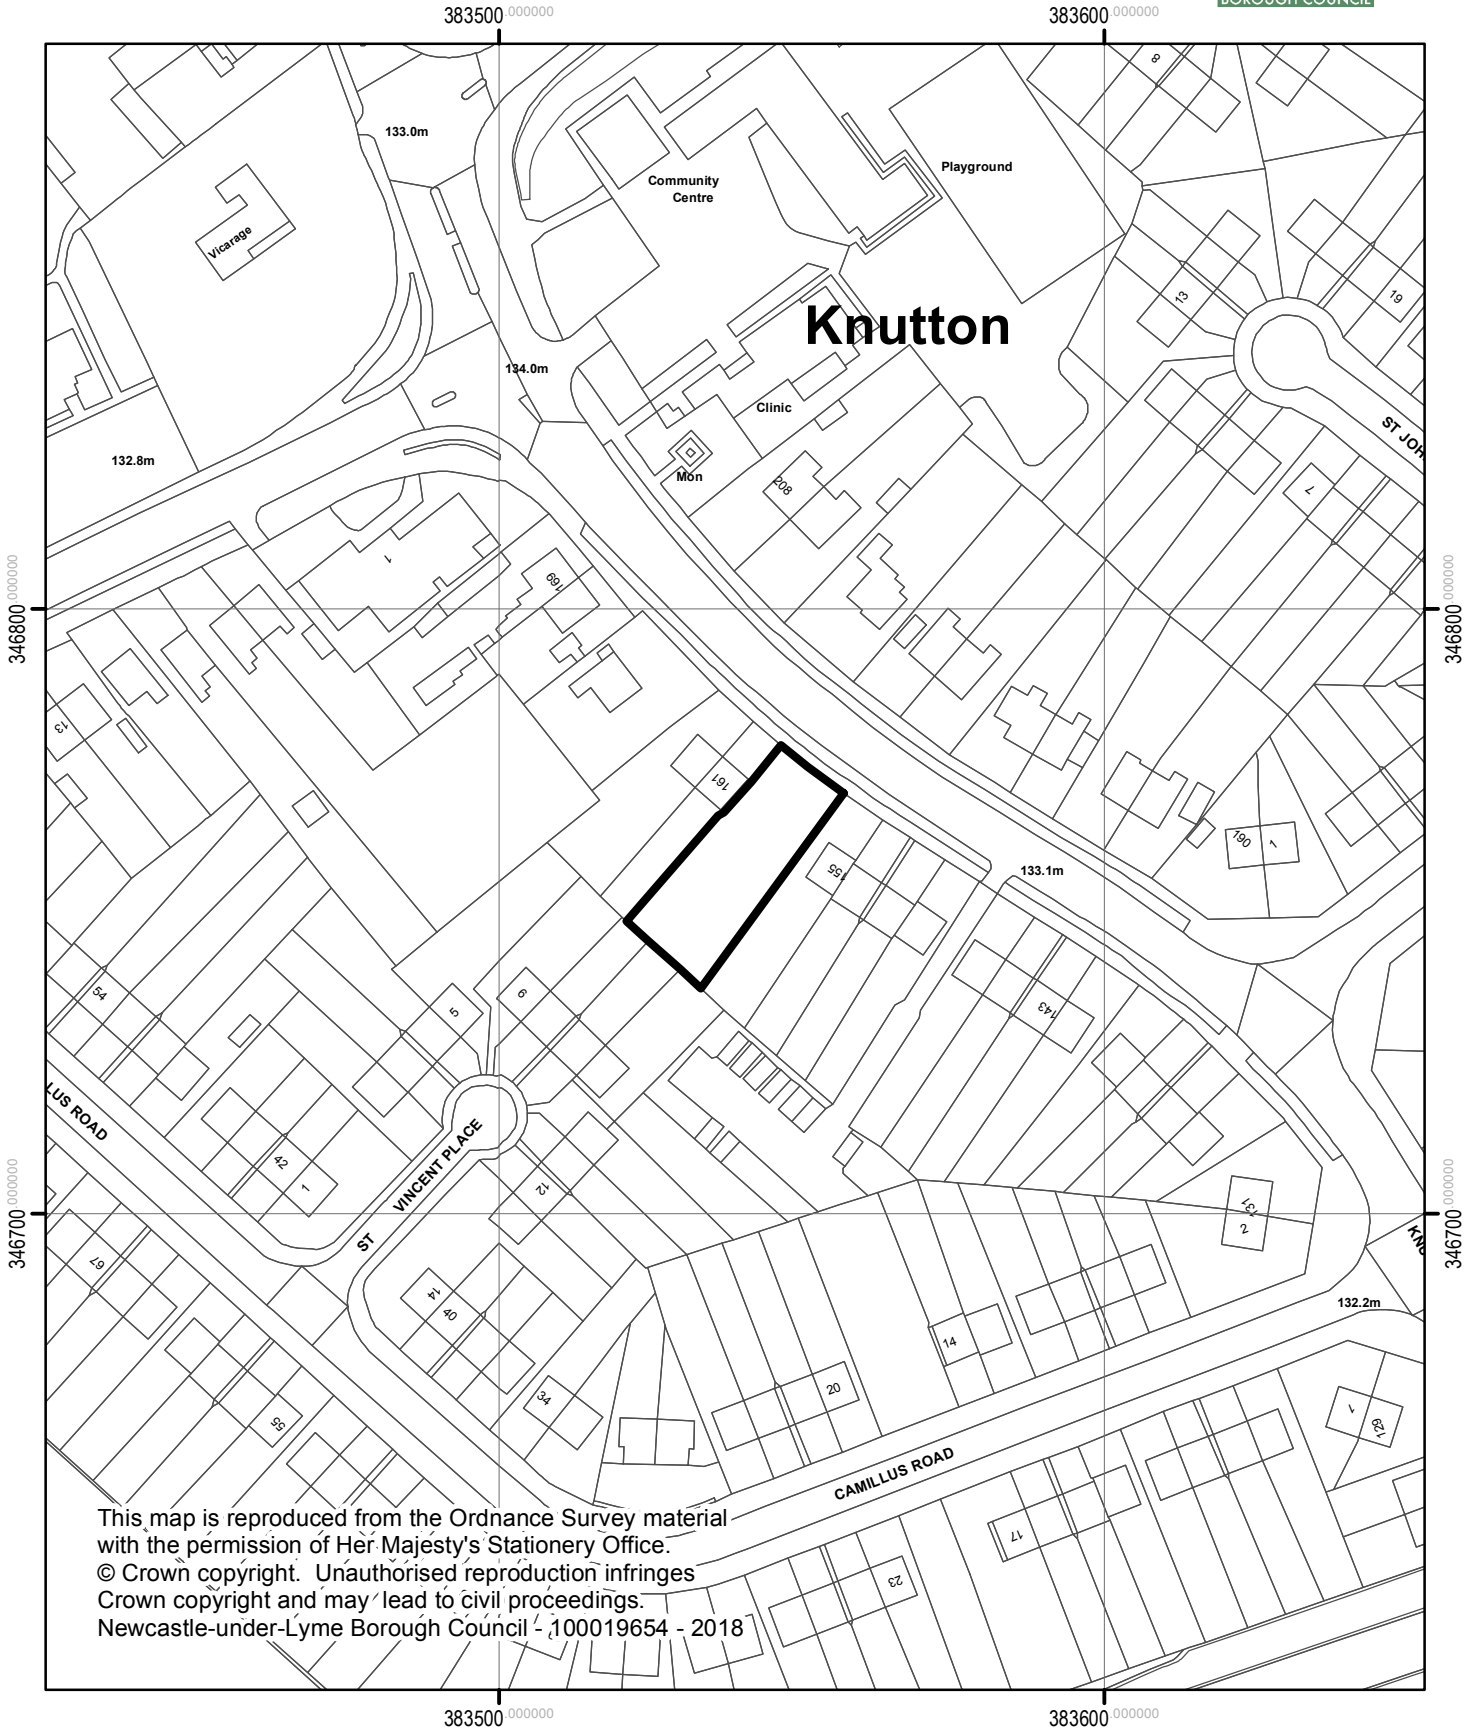

Land between 155 and 161
Knutton Lane, ST5 6HD

This map is reproduced from the Ordnance Survey material with the permission of Her Majesty's Stationery Office.
© Crown copyright. Unauthorised reproduction infringes Crown copyright and may lead to civil proceedings.
Newcastle-under-Lyme Borough Council - 100019654 - 2018