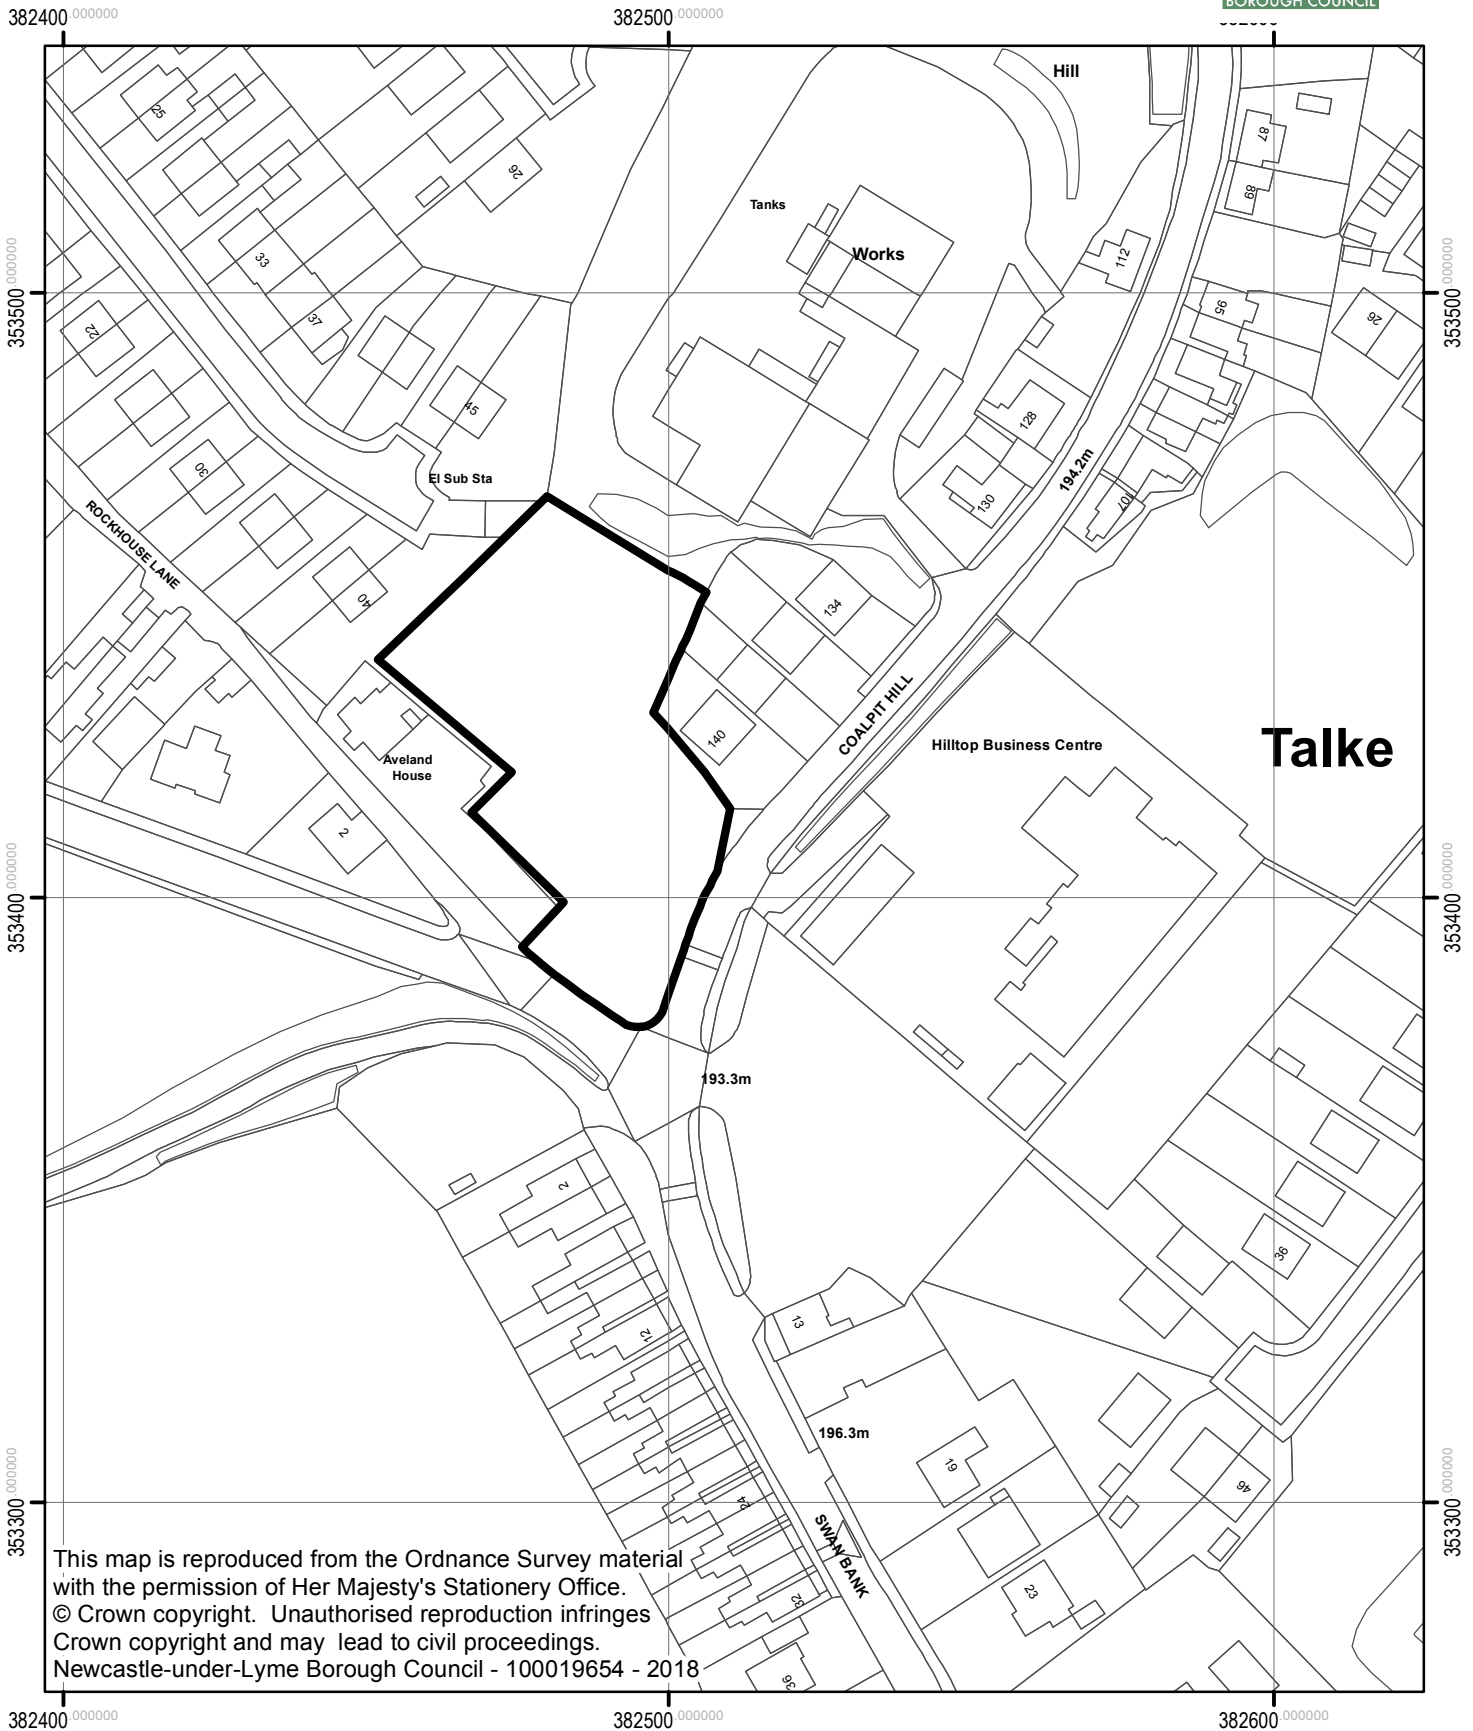

18/00066/FUL
Imperial Works, Coalpit Hill, Talke.

This map is reproduced from the Ordnance Survey material with the permission of Her Majesty's Stationery Office. © Crown copyright. Unauthorised reproduction infringes Crown copyright and may lead to civil proceedings. Newcastle-under-Lyme Borough Council - 100019654 - 2018