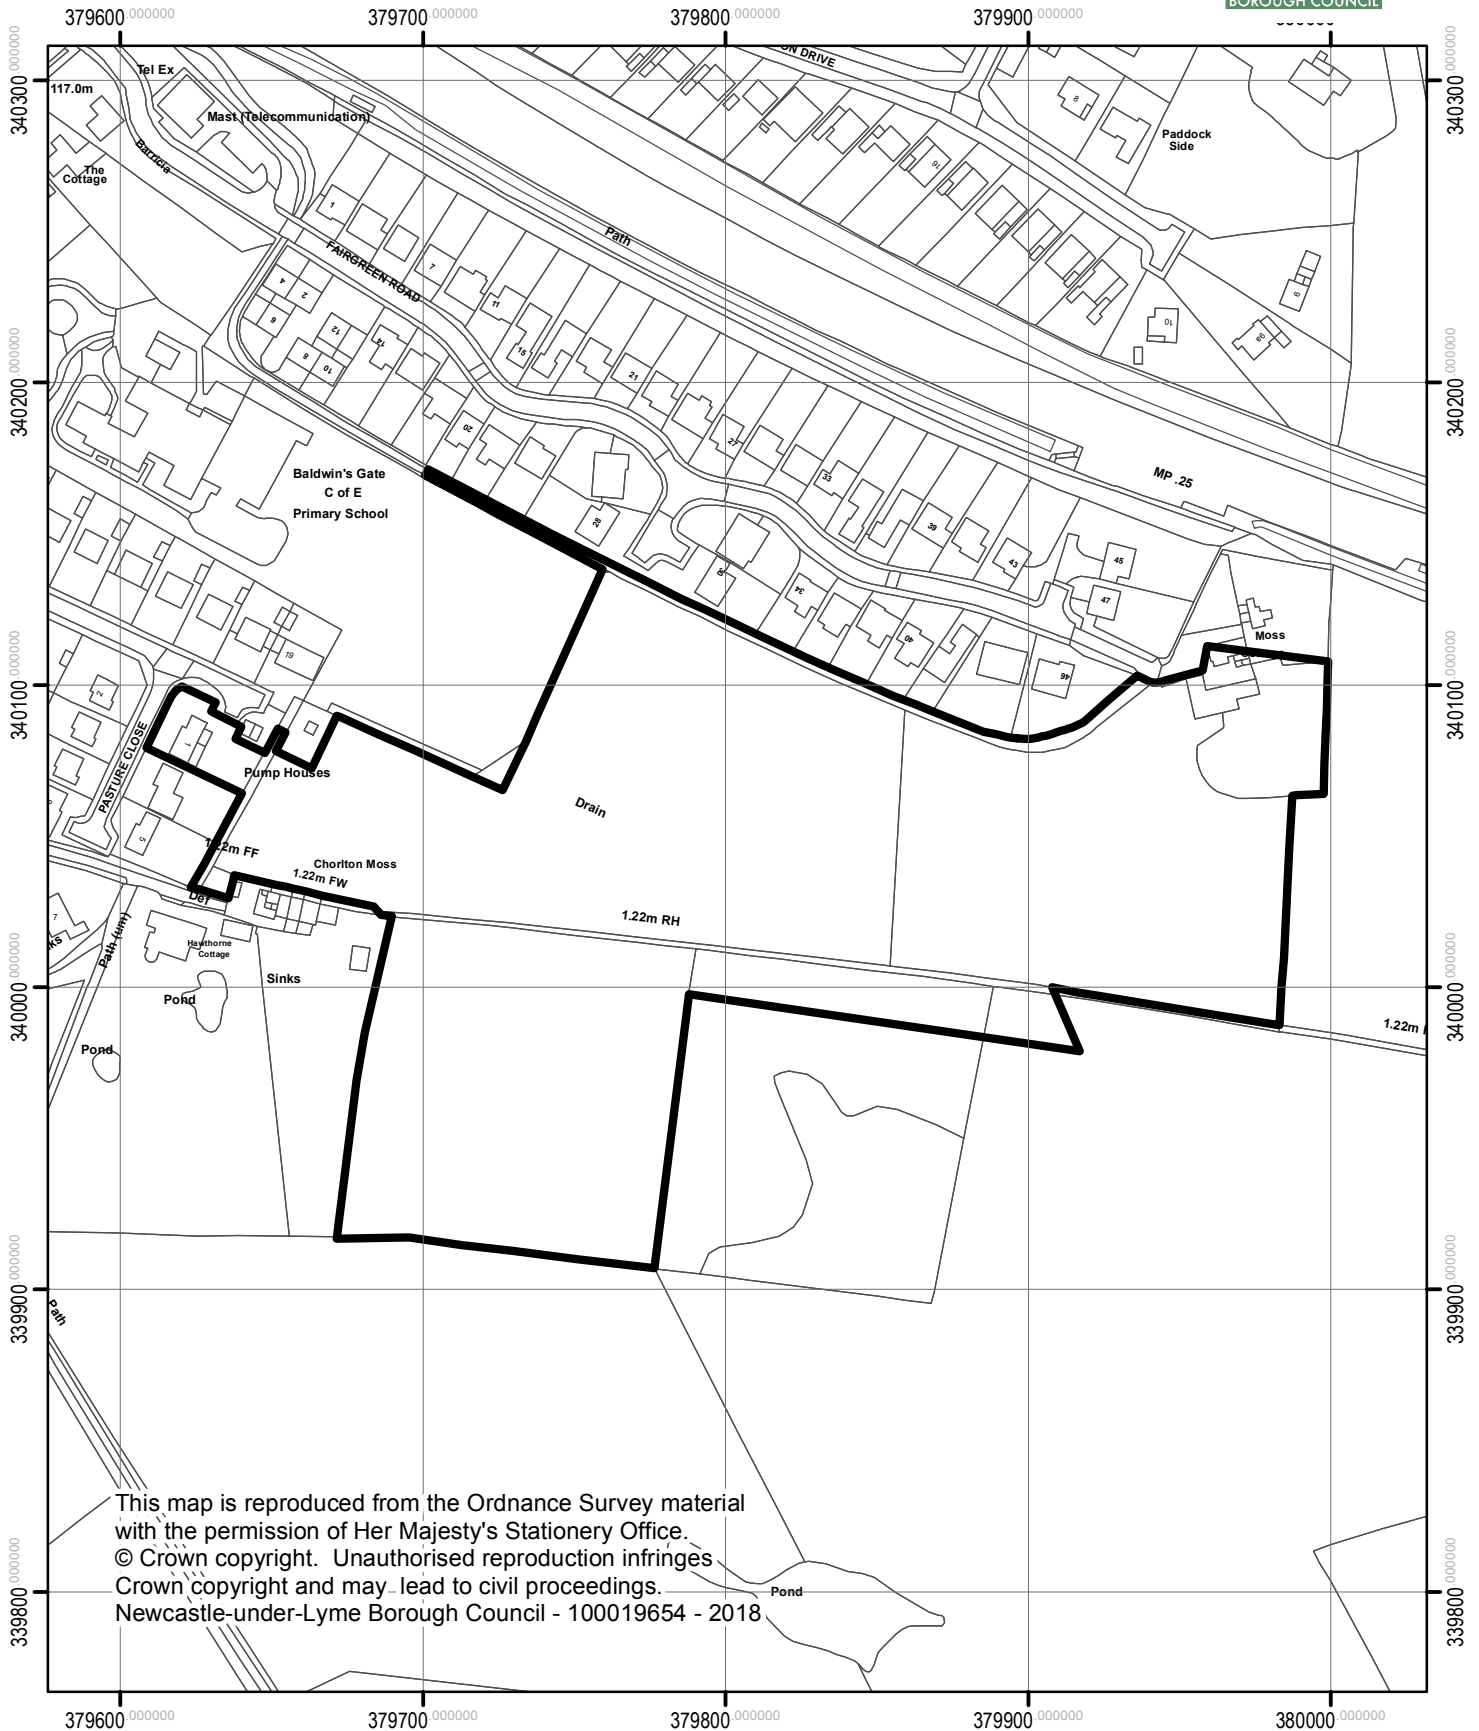

17/01024/FUL
Land Off Meadow Way
Baldwins Gate

This map is reproduced from the Ordnance Survey material with the permission of Her Majesty's Stationery Office.
© Crown copyright. Unauthorised reproduction infringes Crown copyright and may lead to civil proceedings.
Newcastle-under-Lyme Borough Council - 100019654 - 2018