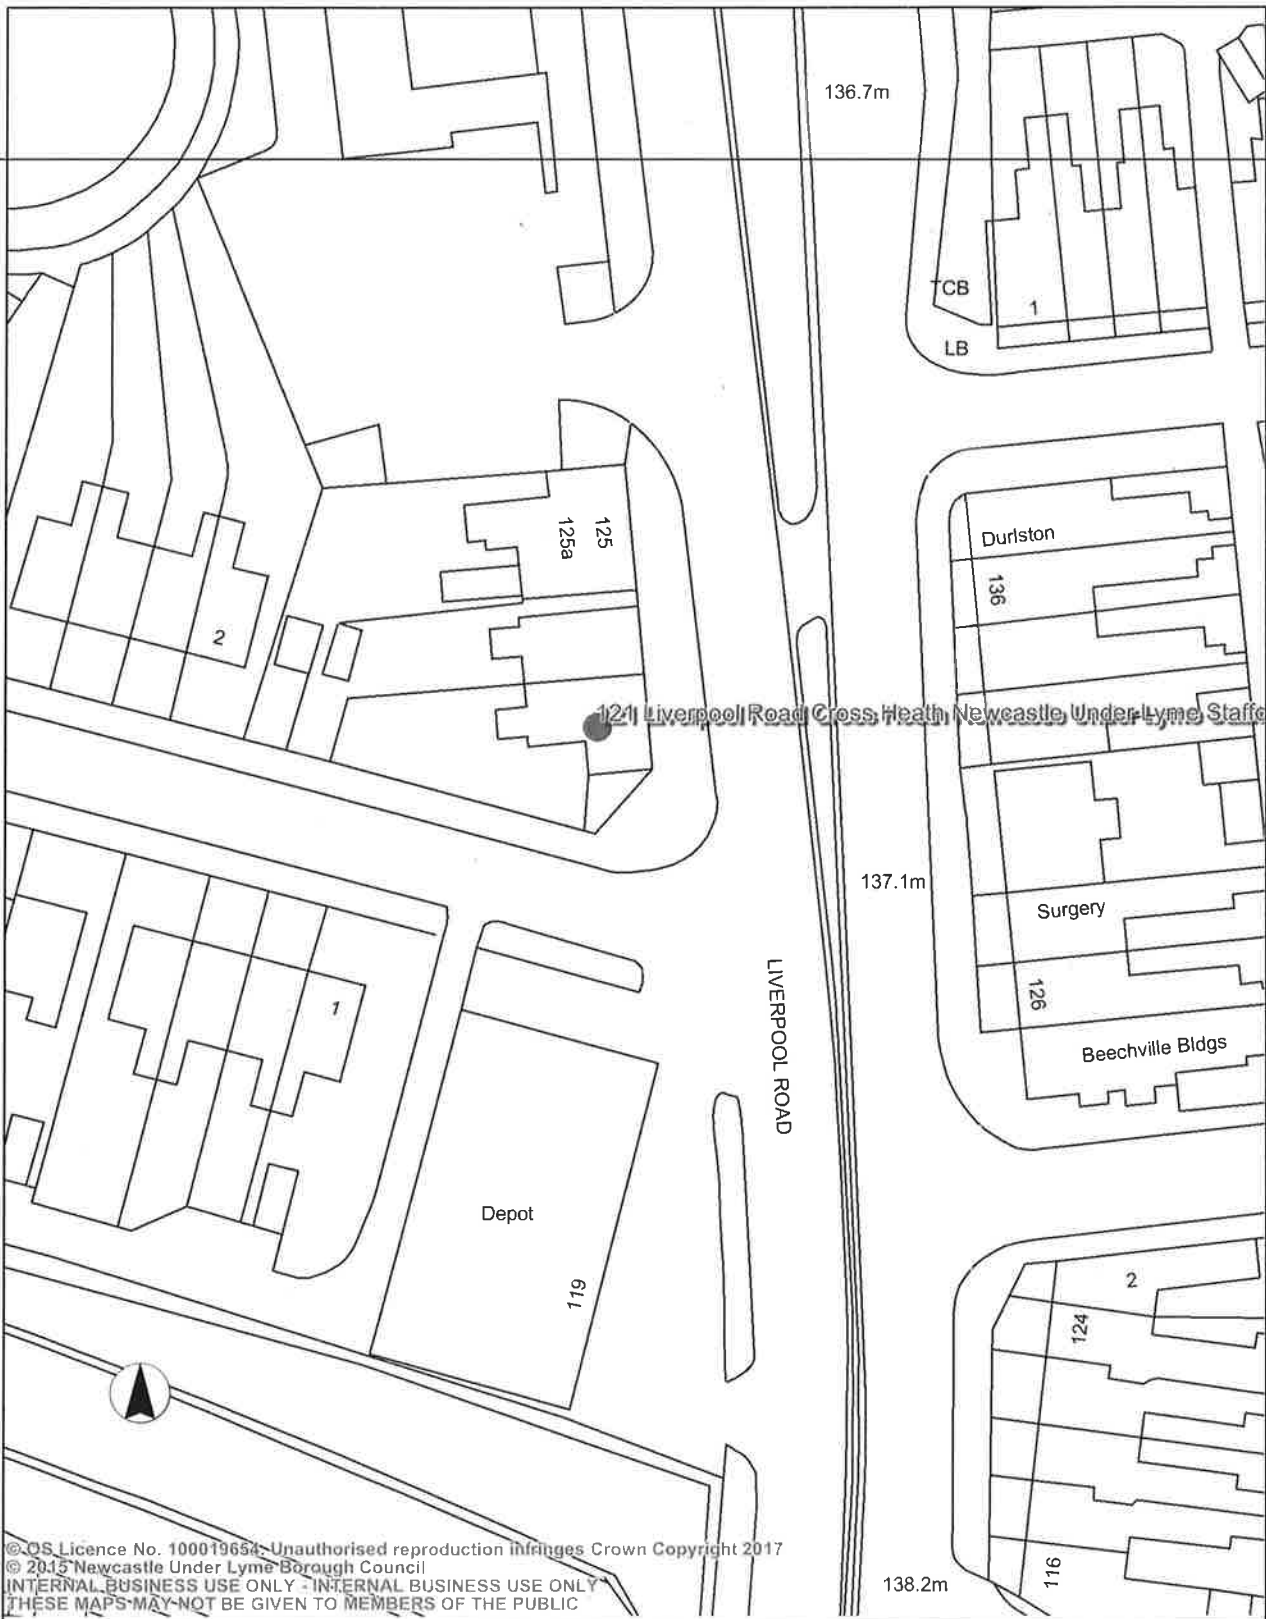


Appendix A

TellUS 2 - Provided by

NEWCASTLE-UNDER-LYME
BOROUGH COUNCIL

Cross Heath News
121 Liverpool Road

Customer Services

Newcastle Under Lyme Borough Council
Civic Offices
Merial Street
Newcastle Under Lyme
ST5 2AG

Plan Produced 16.3.2018
Scale 1:625