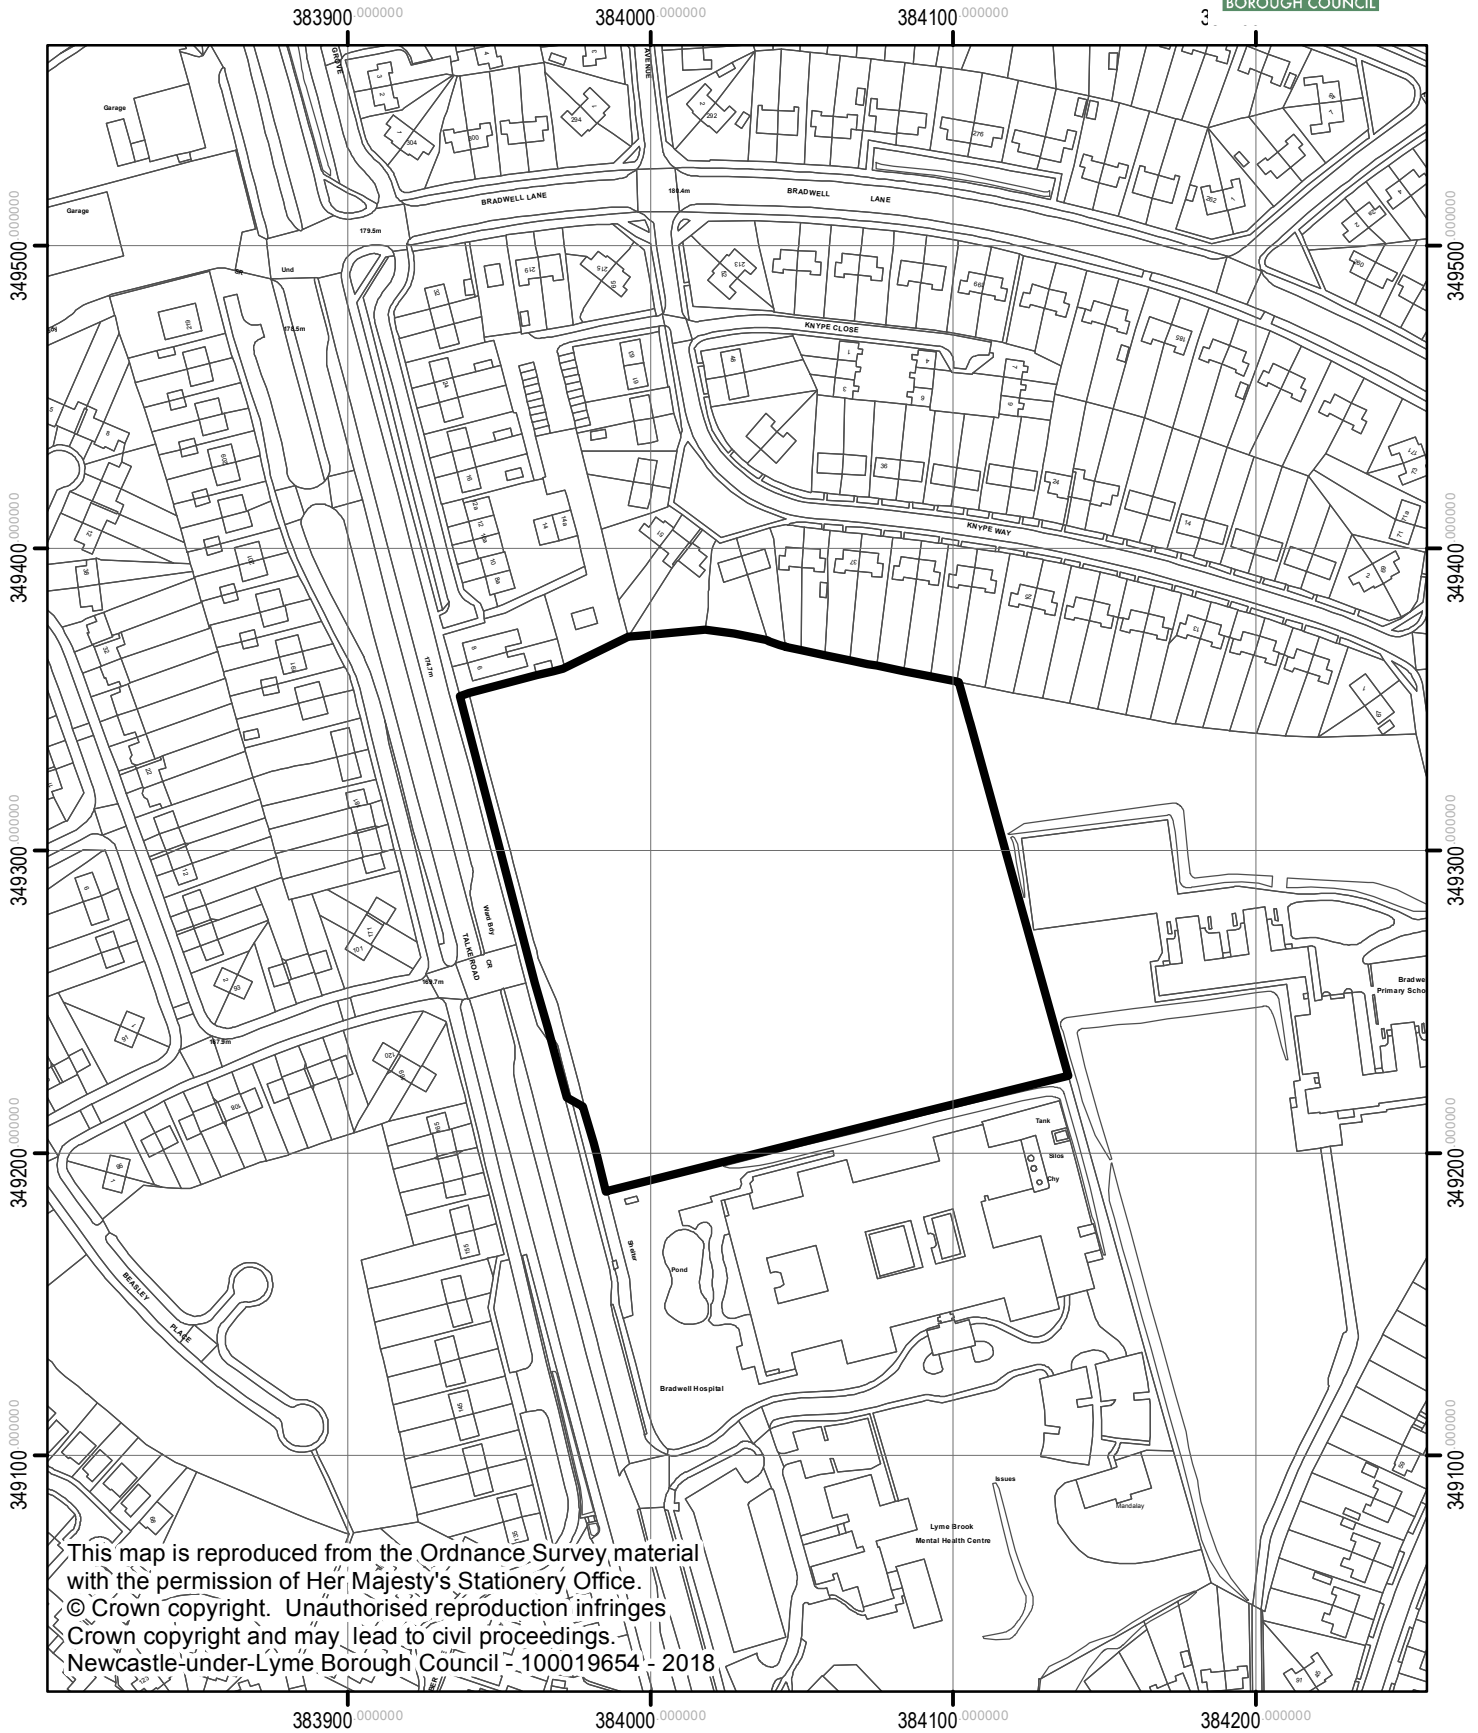

17/00515/DEEM4
Land north of Bradwell Hospital
Talke Road

This map is reproduced from the Ordnance Survey material with the permission of Her Majesty's Stationery Office. © Crown copyright. Unauthorised reproduction infringes Crown copyright and may lead to civil proceedings. Newcastle-under-Lyme Borough Council - 100019654 - 2018