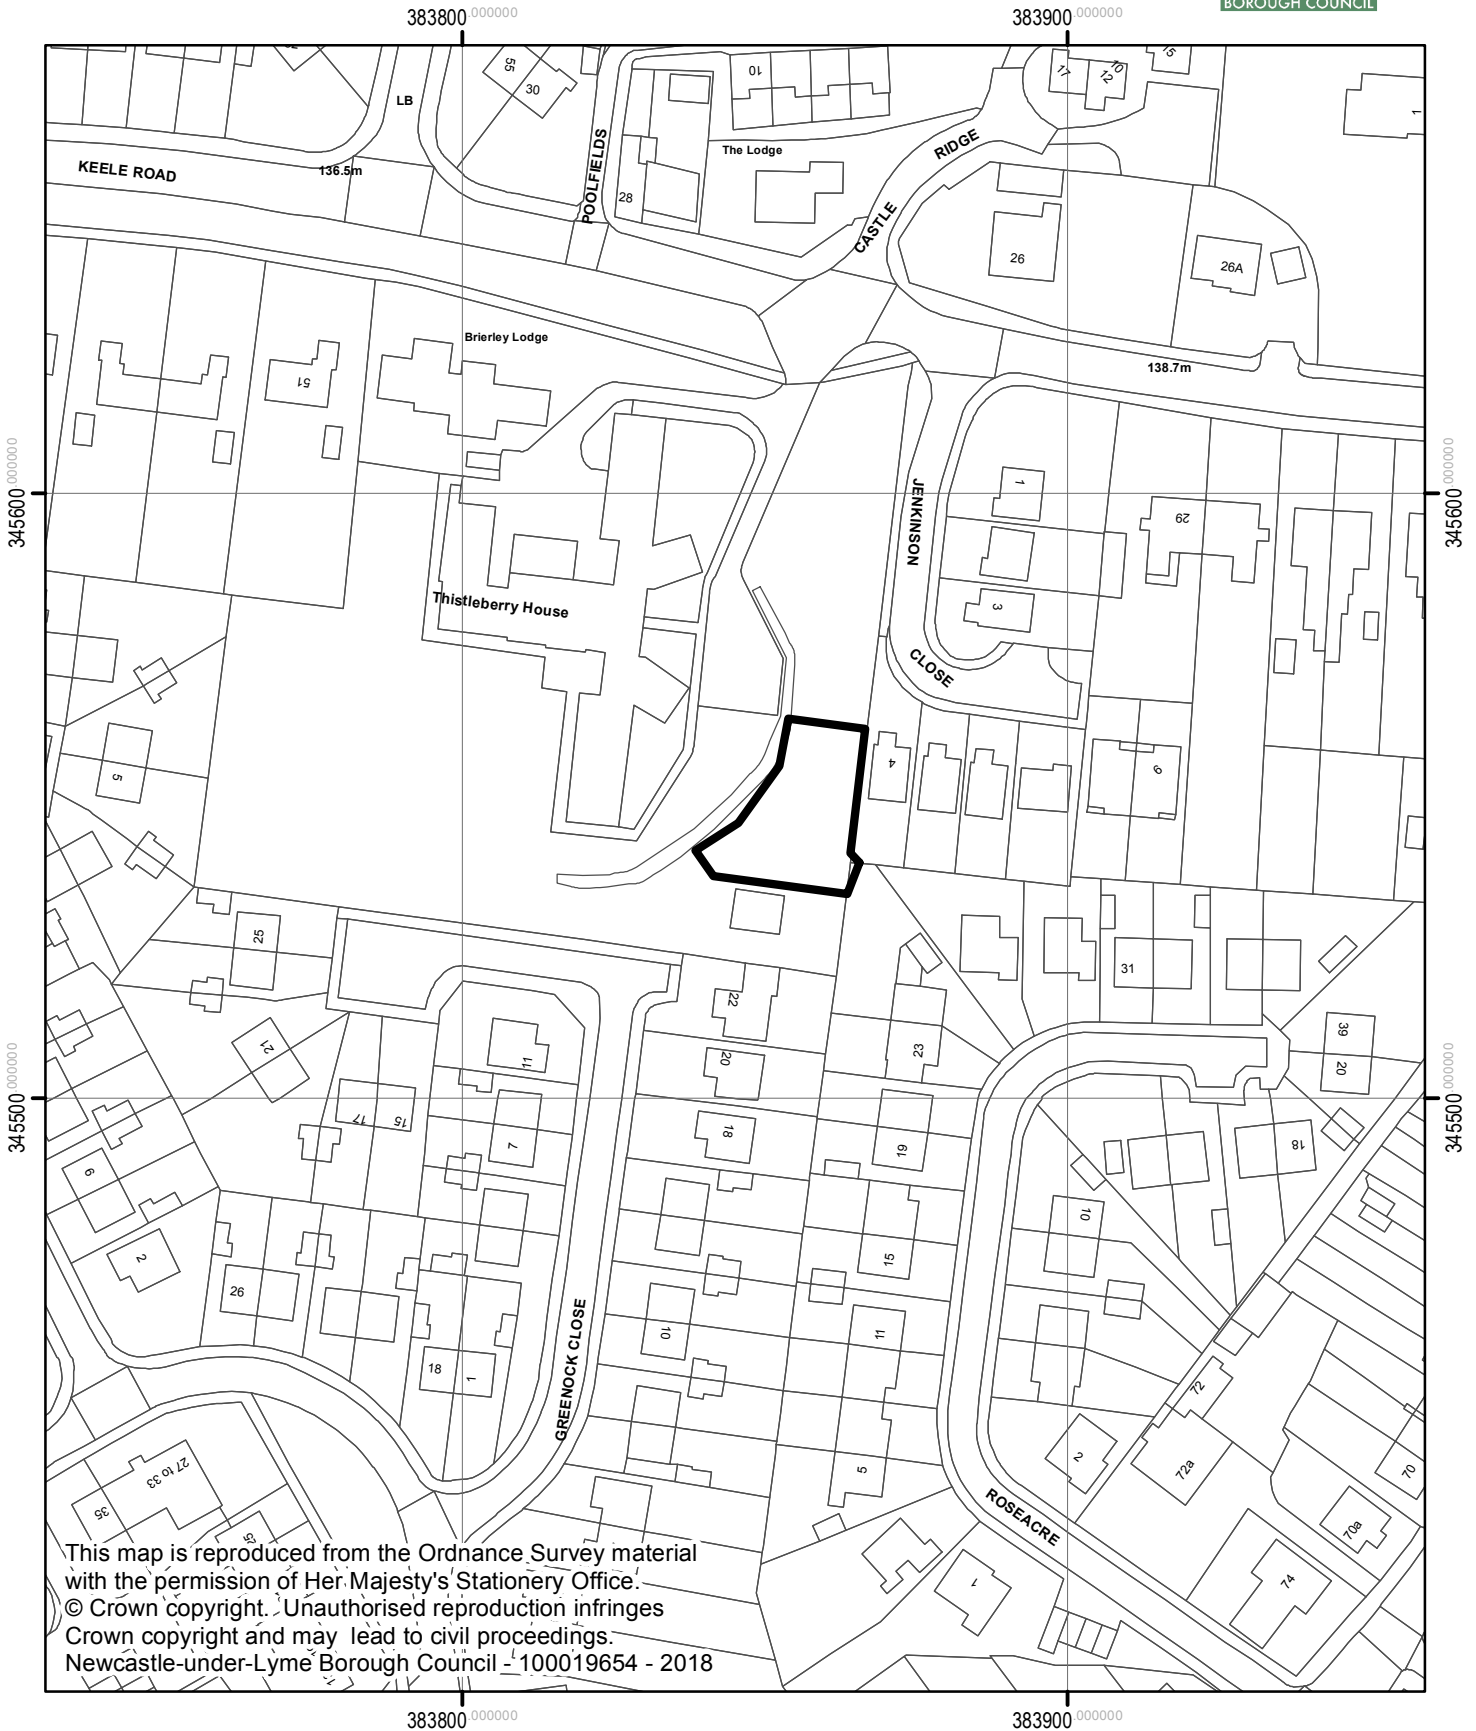

17/01015/OUT  
24 Greenock Close Newcastle

This map is reproduced from the Ordnance Survey material with the permission of Her Majesty's Stationery Office.  
© Crown copyright. Unauthorised reproduction infringes Crown copyright and may lead to civil proceedings.  
Newcastle-under-Lyme Borough Council - 100019654 - 2018