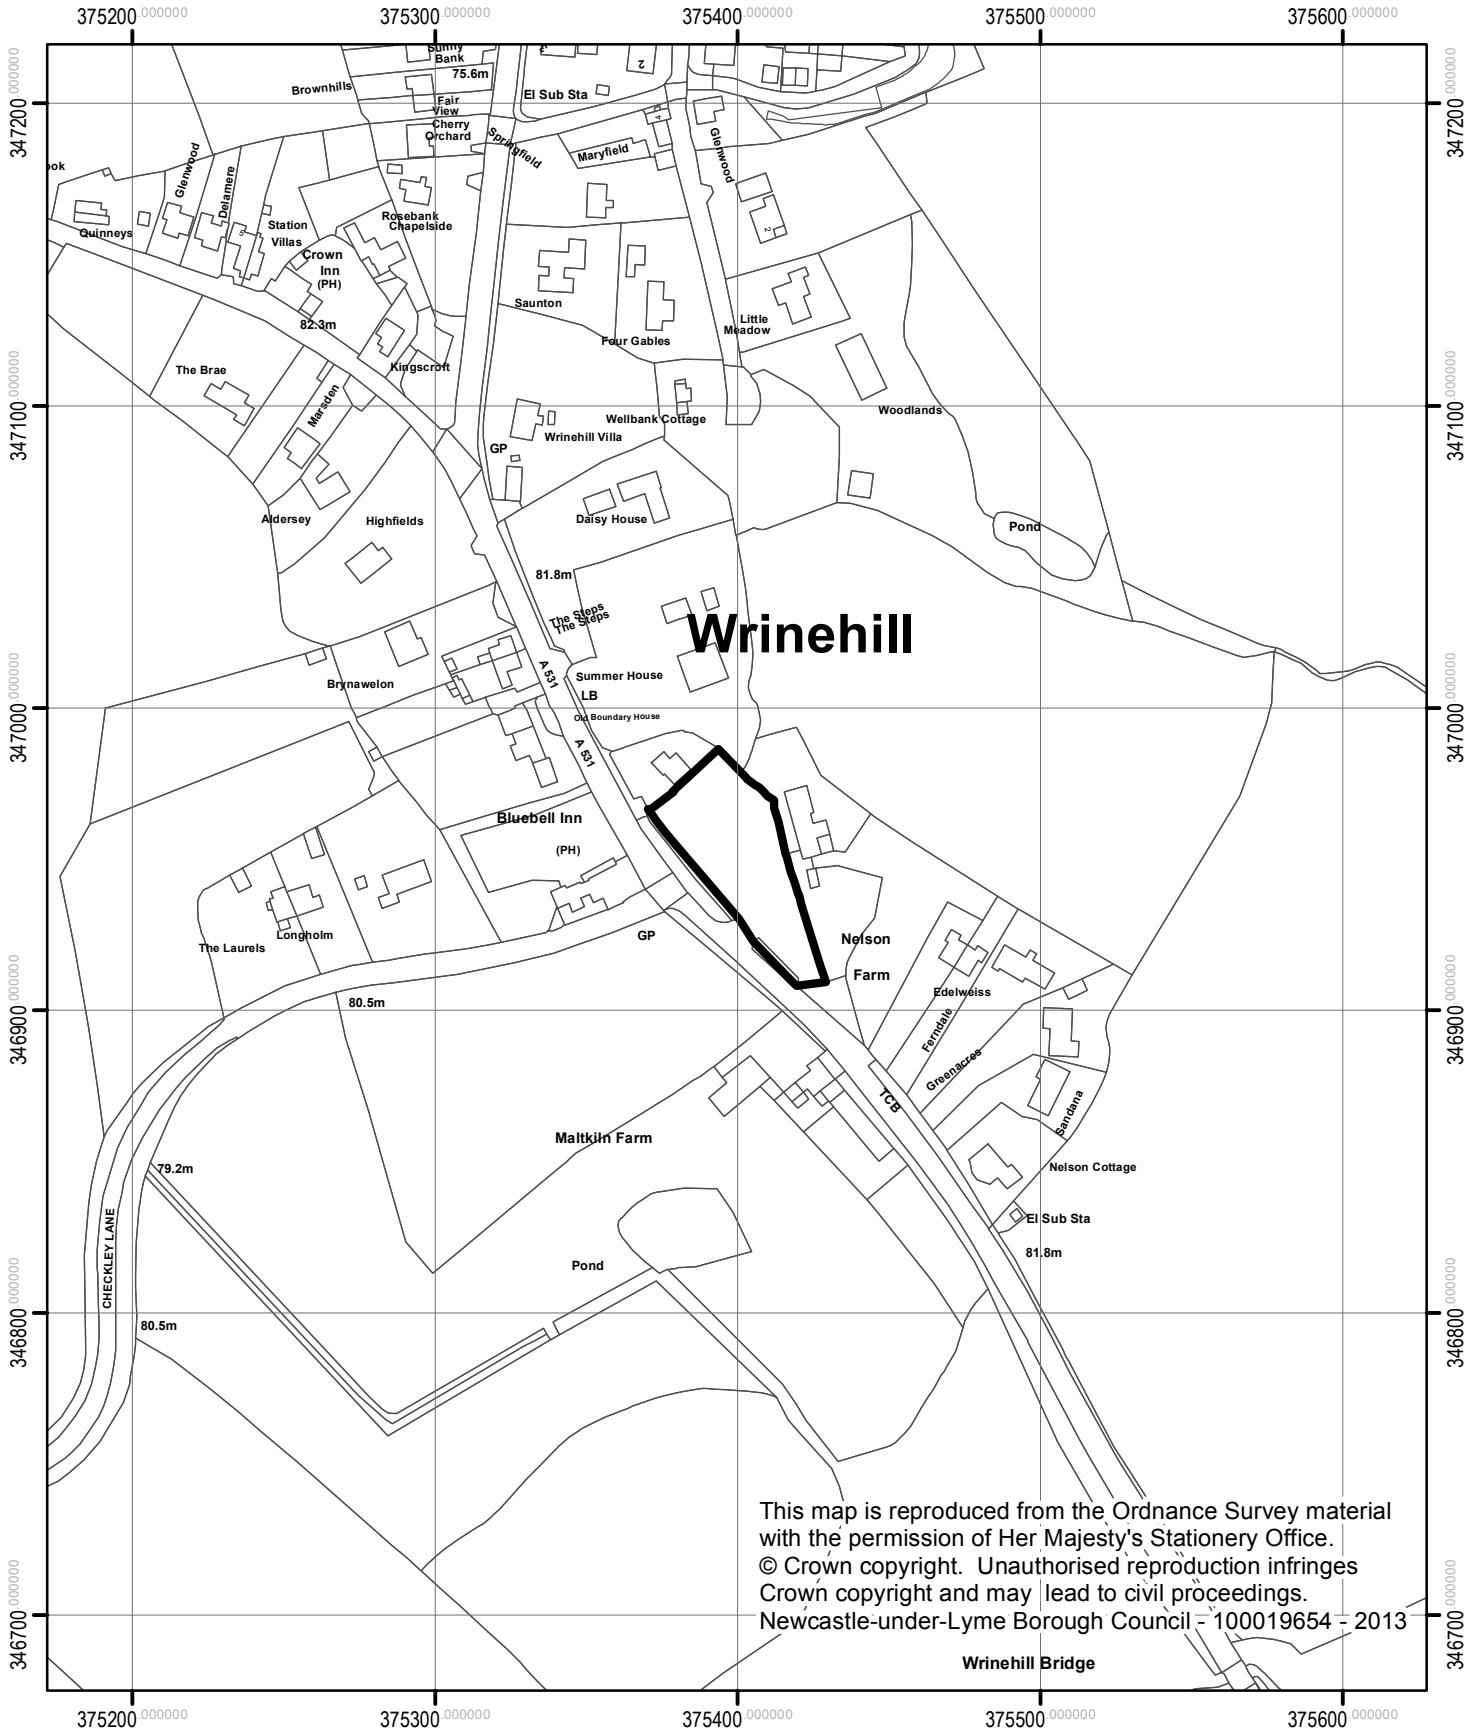

17/00968/FUL
Site of former Wrinehill Garage, Main Road, Wrinehill.

This map is reproduced from the Ordnance Survey material with the permission of Her Majesty's Stationery Office.
 © Crown copyright. Unauthorised reproduction infringes Crown copyright and may lead to civil proceedings.
 Newcastle-under-Lyme Borough Council - 100019654 - 2013