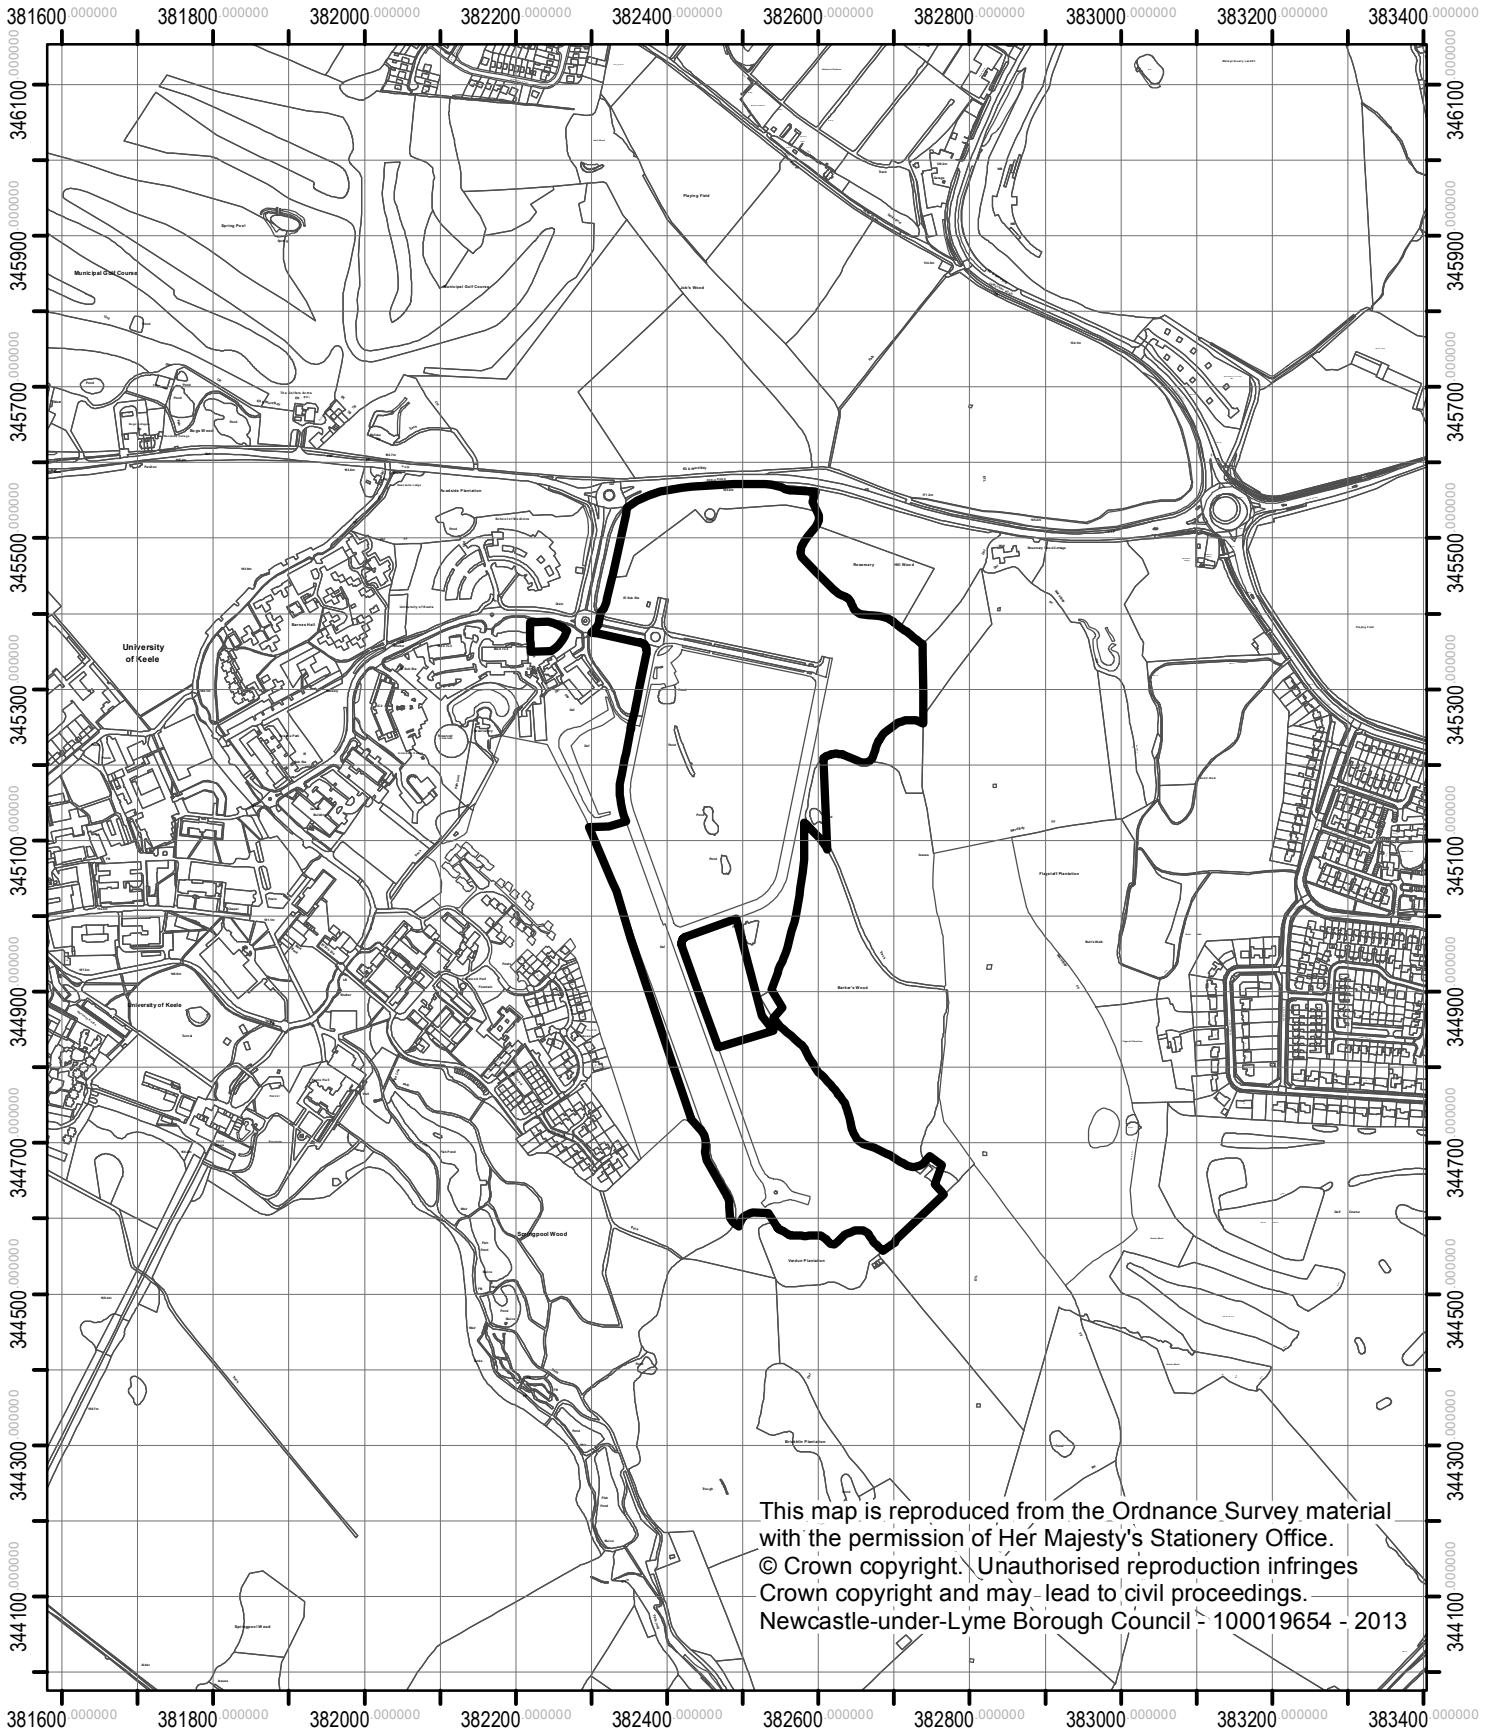

17/00934/OUT
Land adjacent to Keele University, Keele Road, Keele

Newcastle under Lyme Borough Council
Planning & Development Services
Date 19th December 2017