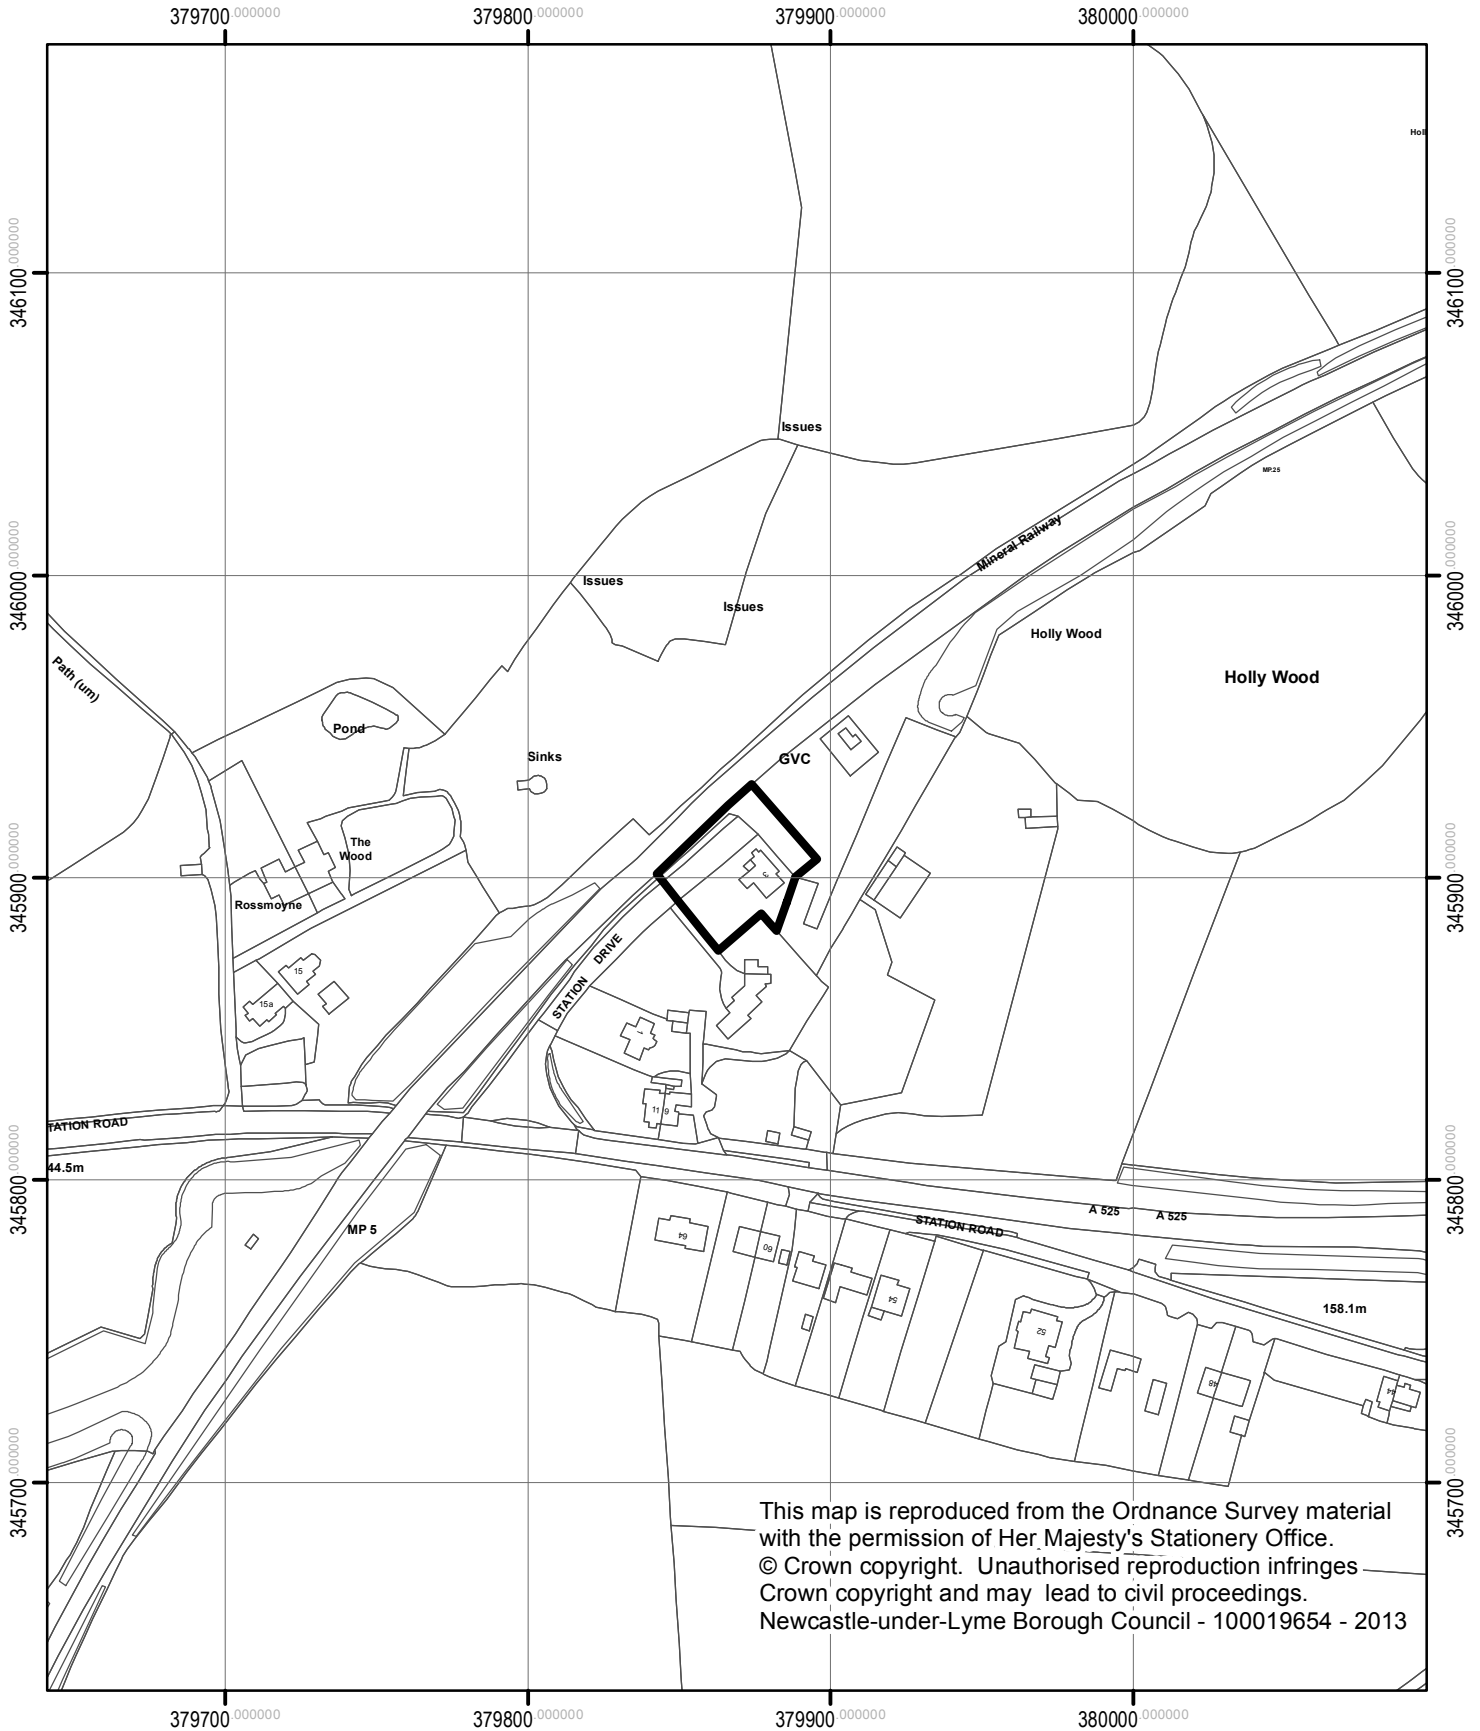

17/00775/FUL □  
3 Station Drive, Keele

This map is reproduced from the Ordnance Survey material with the permission of Her Majesty's Stationery Office.  
© Crown copyright. Unauthorised reproduction infringes Crown copyright and may lead to civil proceedings.  
Newcastle-under-Lyme Borough Council - 100019654 - 2013