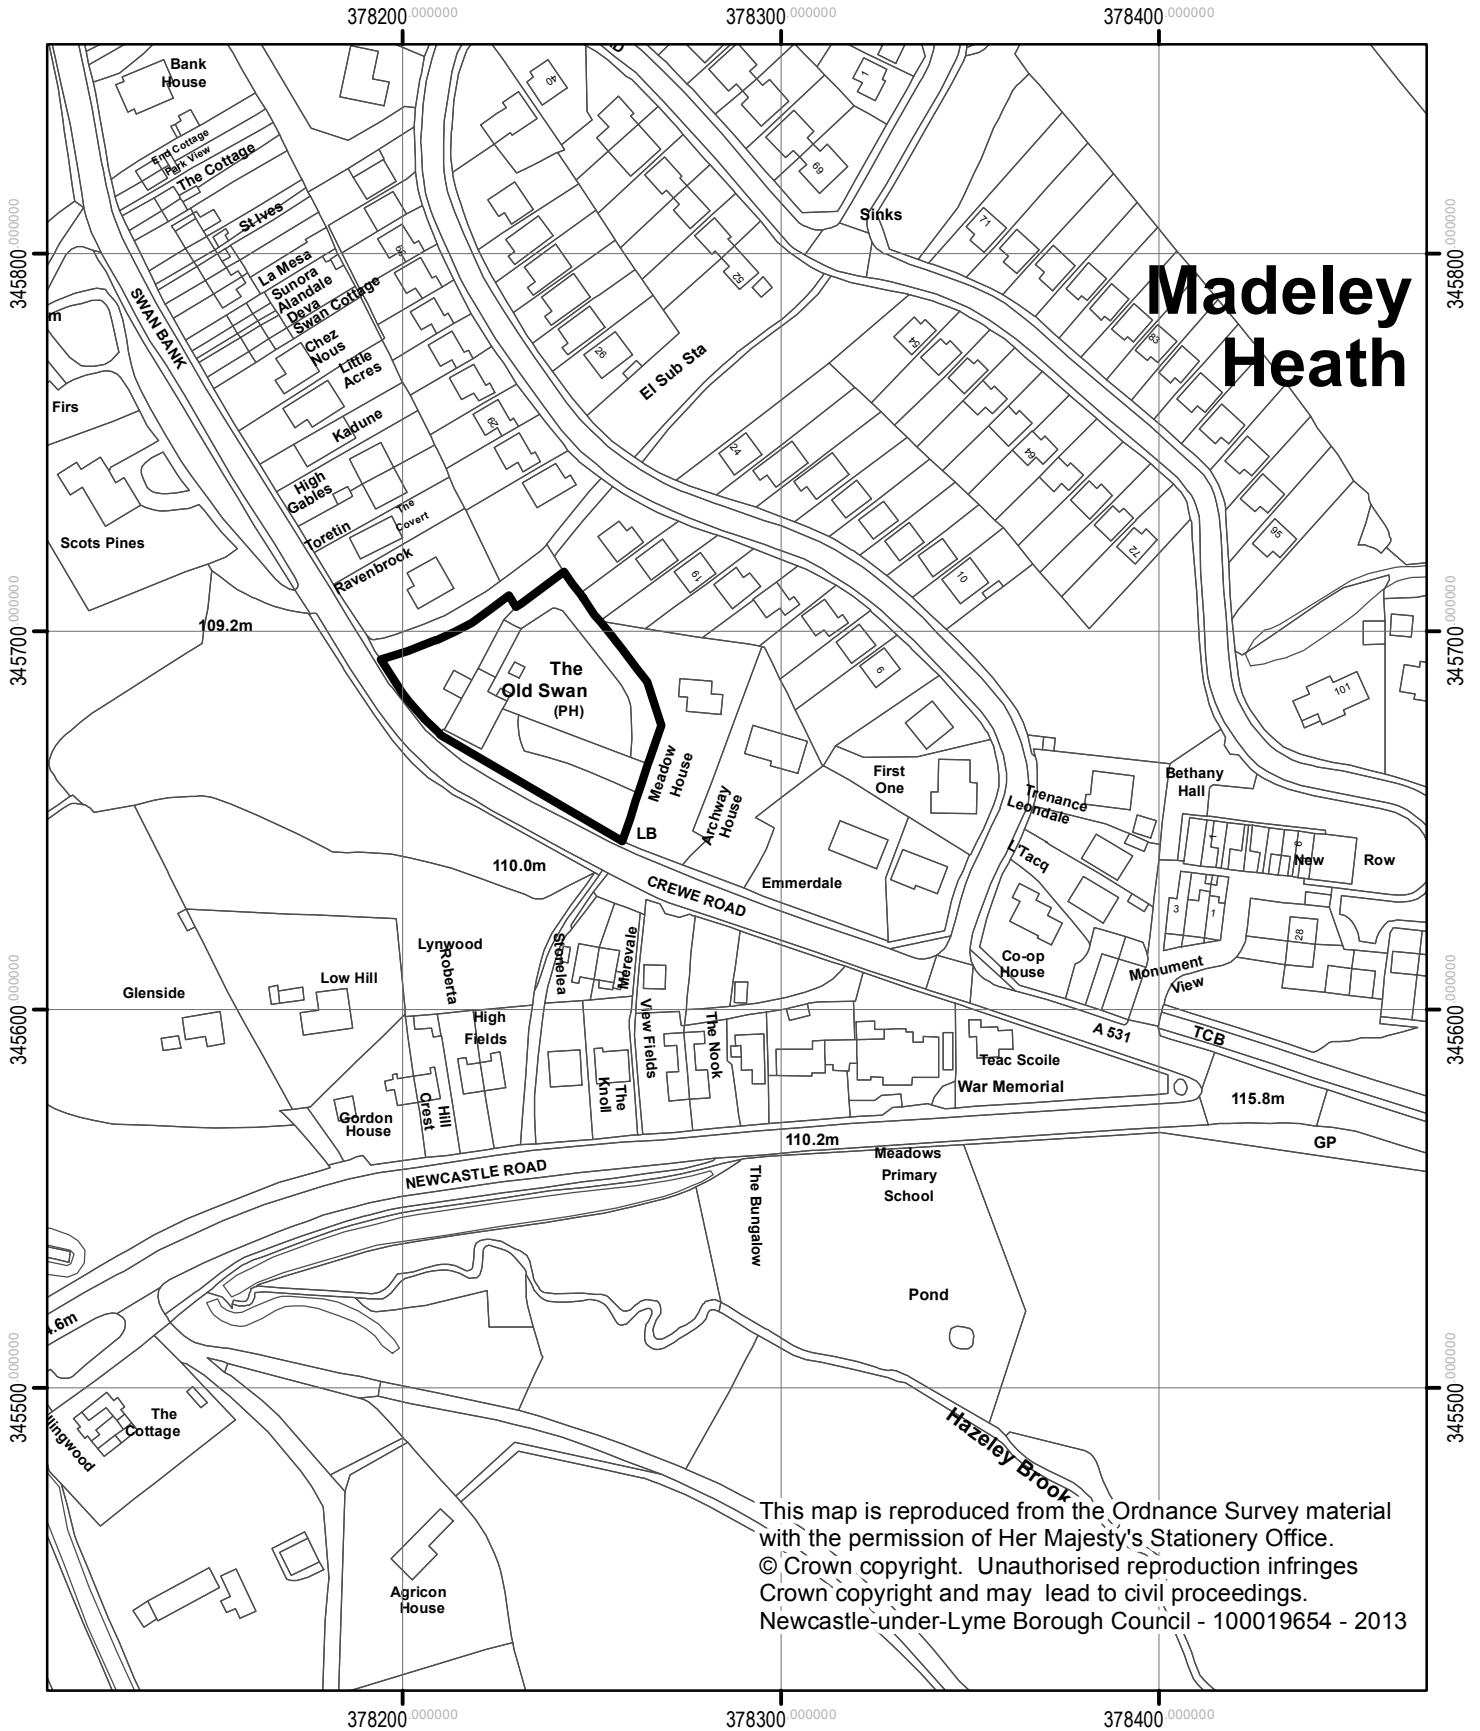

17/00821/FUL
 The Old Swan
 Swan Bank
 Madeley Heath

This map is reproduced from the Ordnance Survey material with the permission of Her Majesty's Stationery Office.
 © Crown copyright. Unauthorised reproduction infringes Crown copyright and may lead to civil proceedings.
 Newcastle-under-Lyme Borough Council - 100019654 - 2013