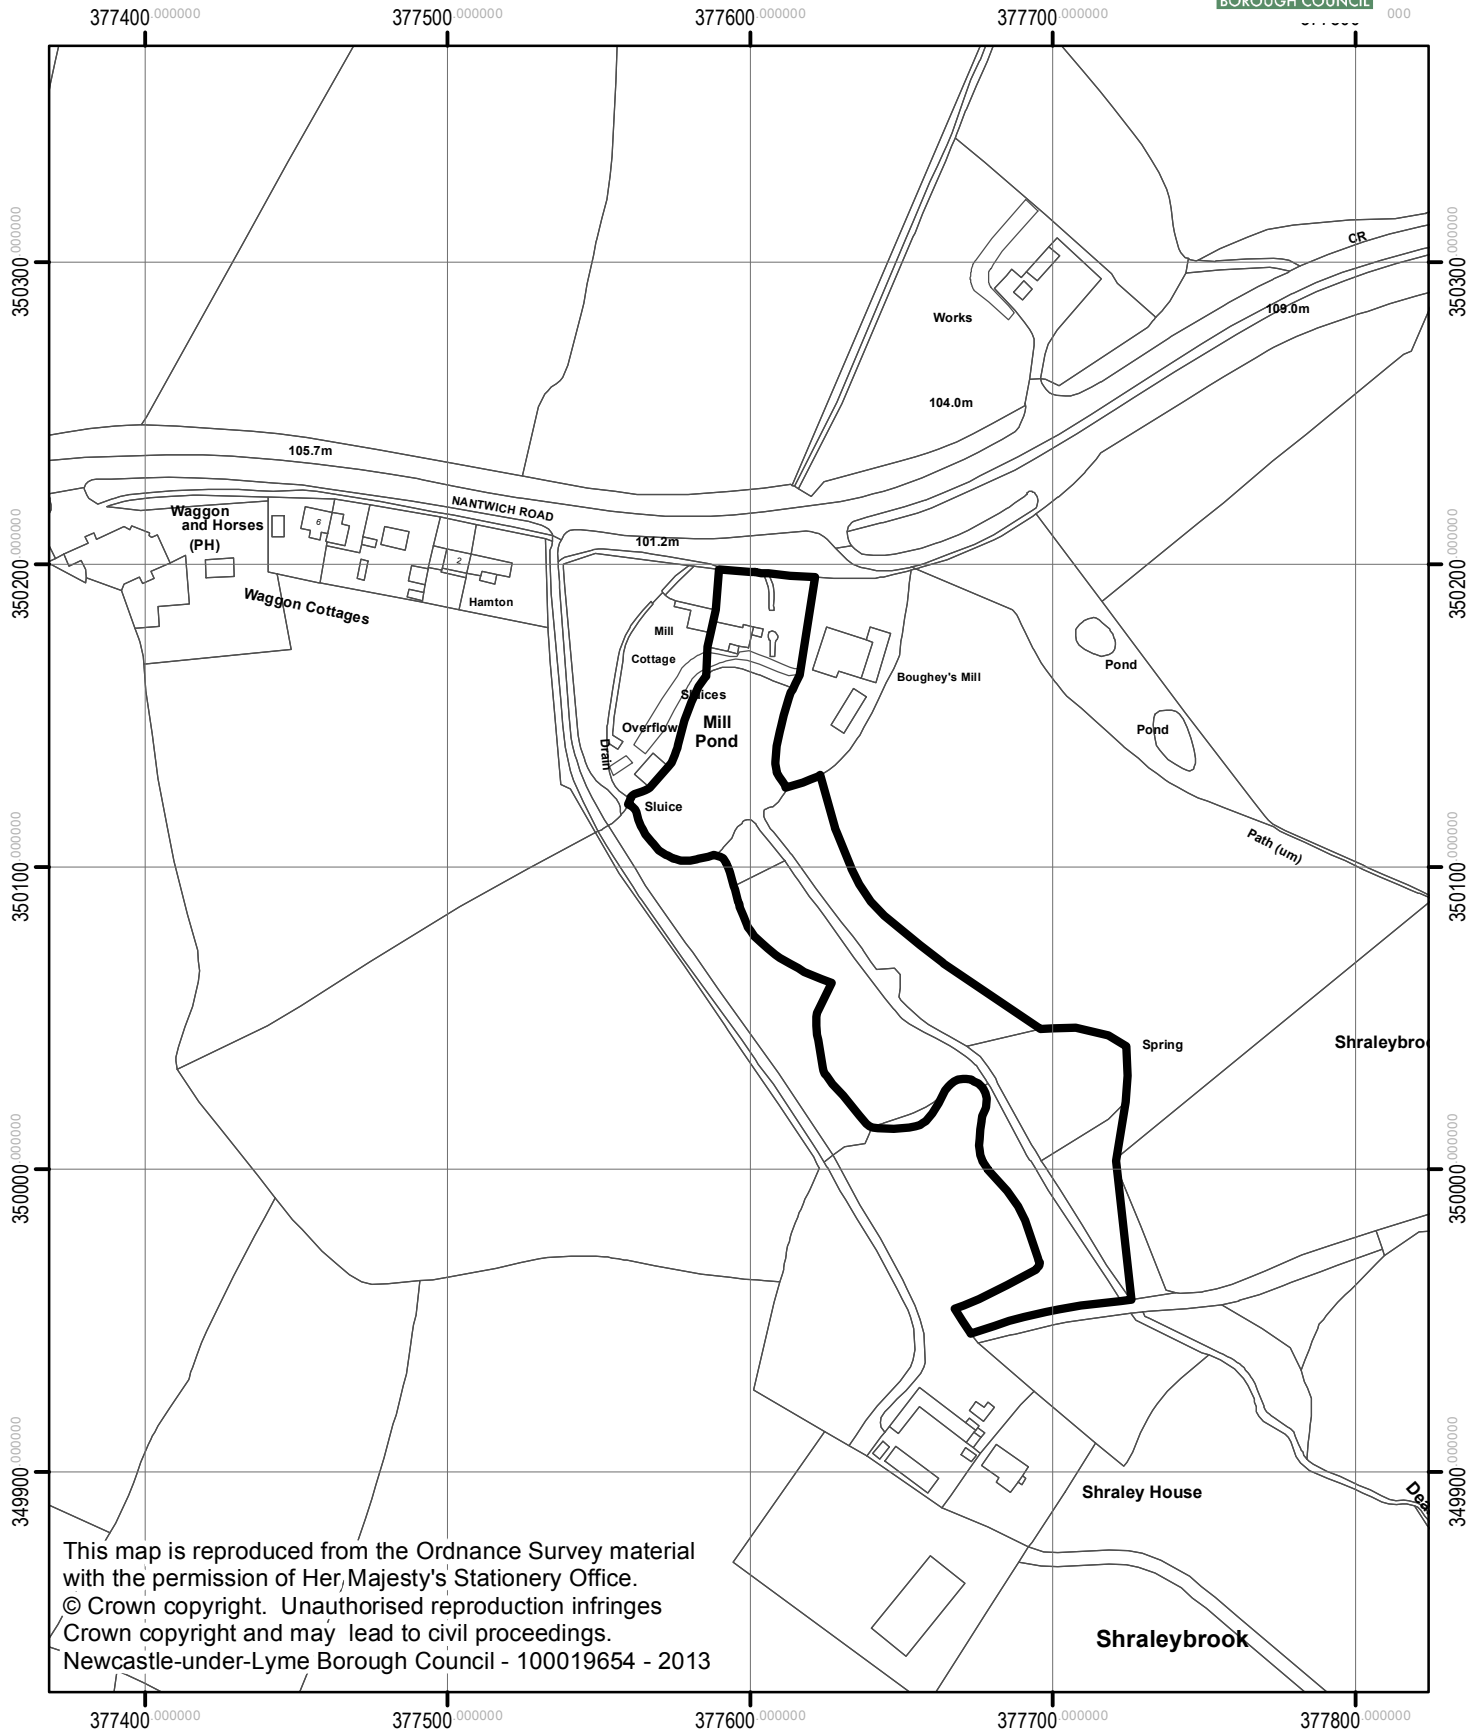

16/00952/FUL
Bougheys Mill, Nantwich Road, Audley.

This map is reproduced from the Ordnance Survey material with the permission of Her Majesty's Stationery Office.
© Crown copyright. Unauthorised reproduction infringes Crown copyright and may lead to civil proceedings.
Newcastle-under-Lyme Borough Council - 100019654 - 2013