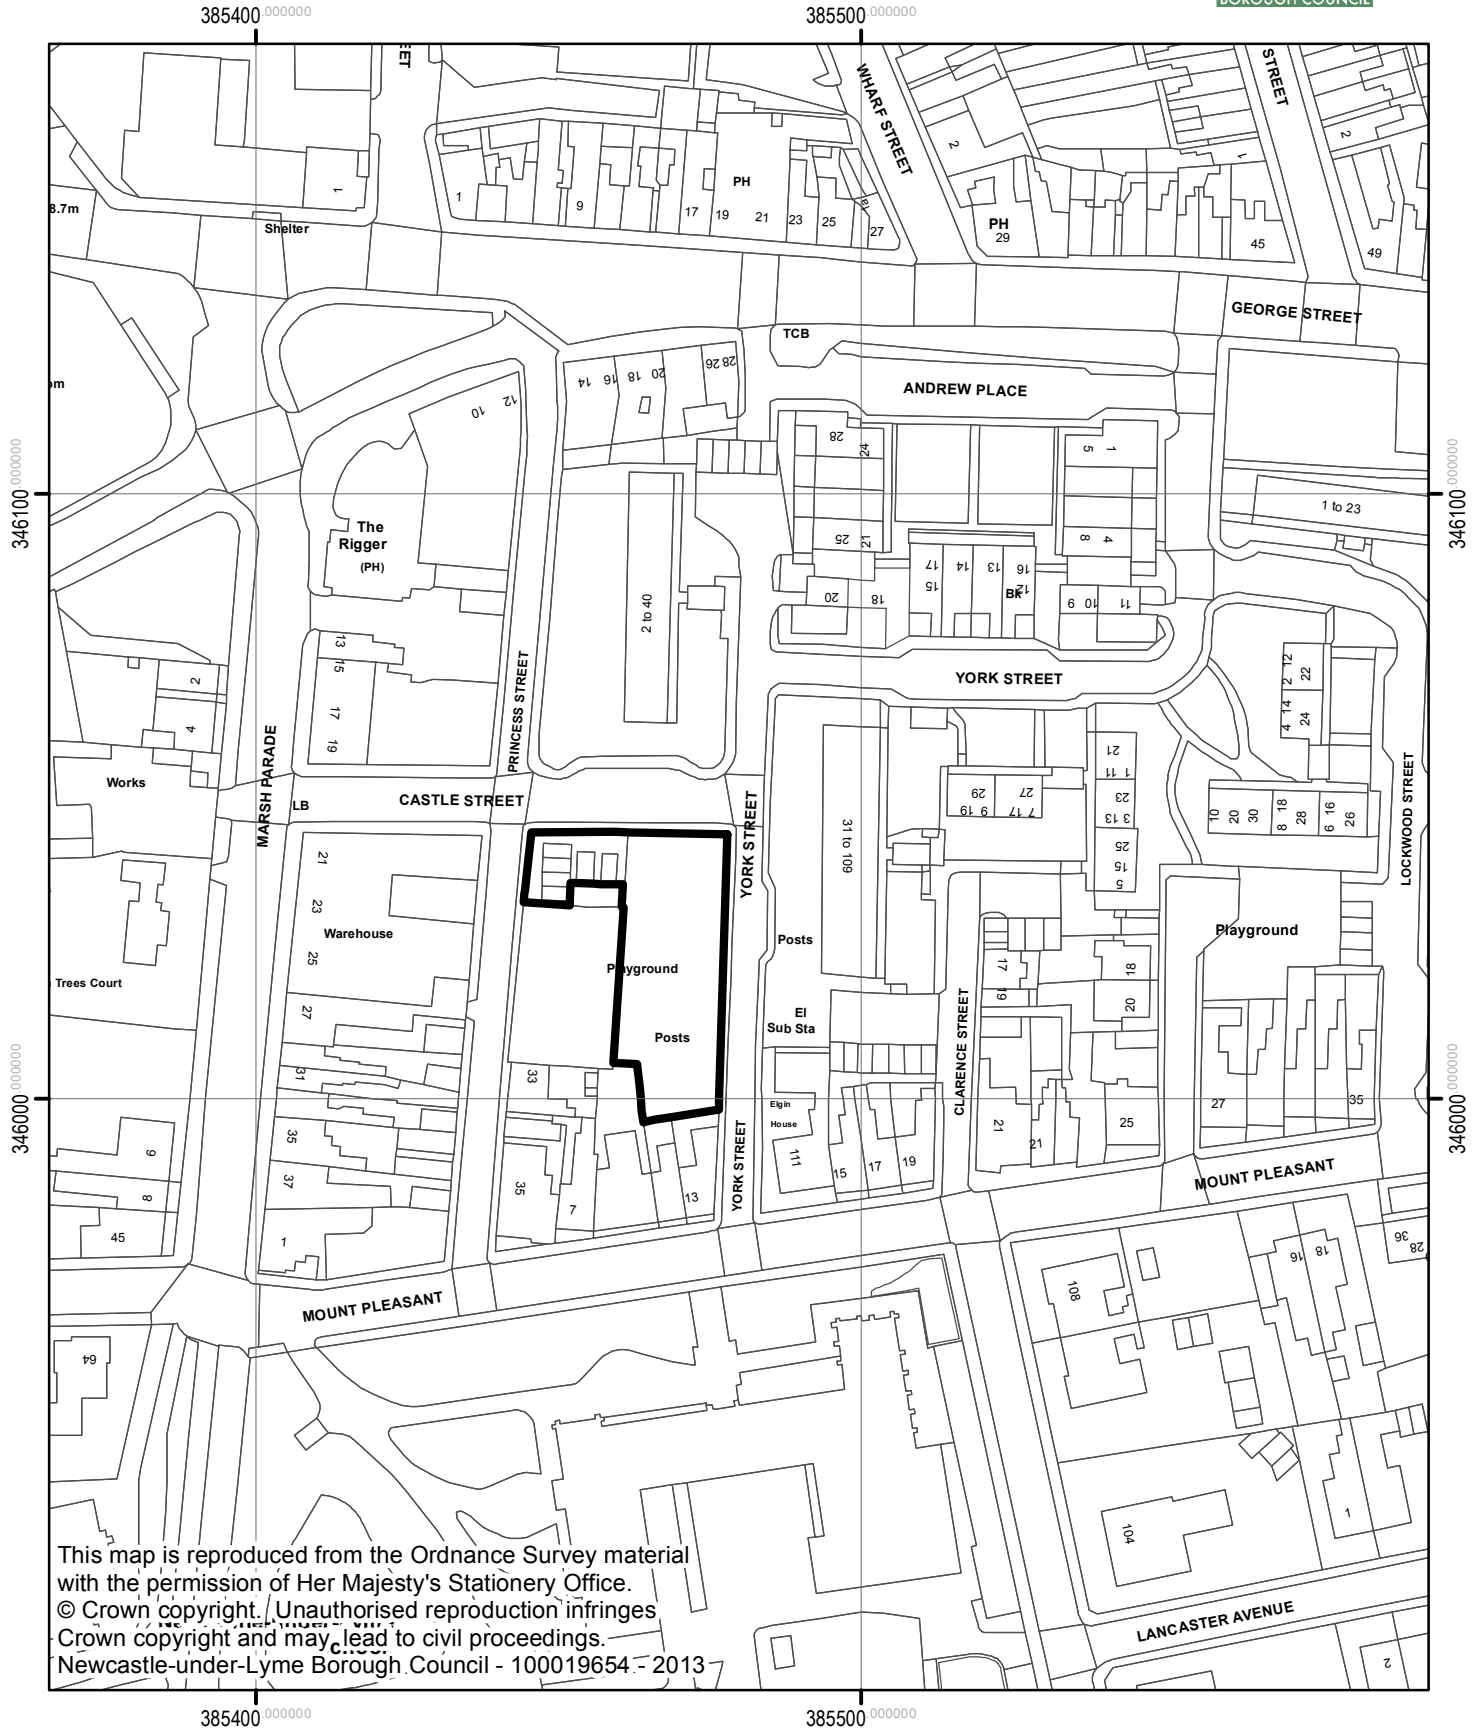

16/00494/REM
Land off York Street, Newcastle.

This map is reproduced from the Ordnance Survey material with the permission of Her Majesty's Stationery Office. © Crown copyright. Unauthorised reproduction infringes Crown copyright and may lead to civil proceedings. Newcastle-under-Lyme Borough Council - 100019654 - 2013