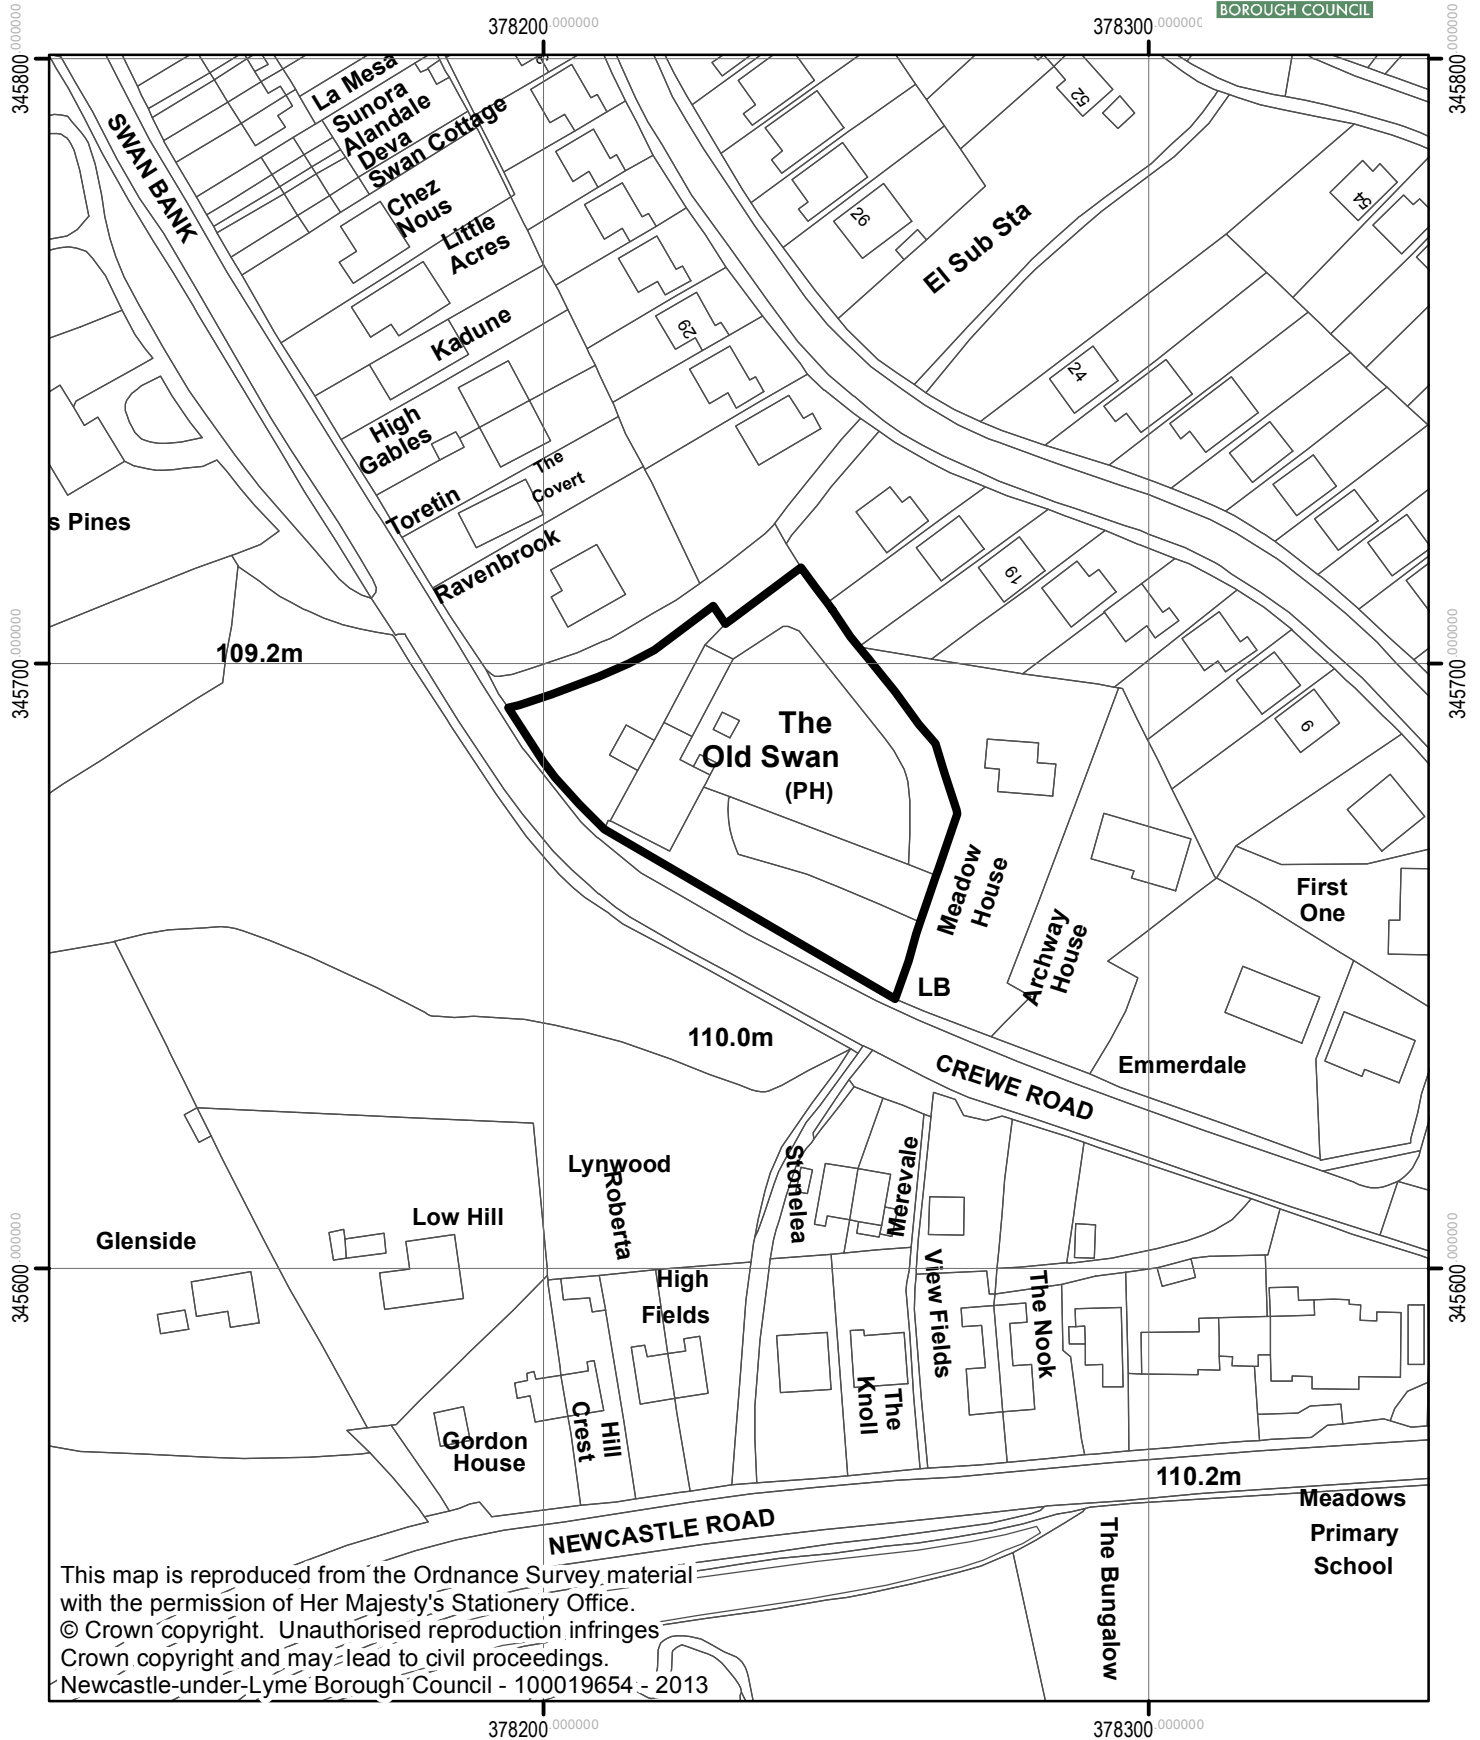

16/00730/FUL
The Old Swan, Swan Bank, Madeley Heath.

This map is reproduced from the Ordnance Survey material with the permission of Her Majesty's Stationery Office.
 © Crown copyright. Unauthorised reproduction infringes Crown copyright and may lead to civil proceedings.
 Newcastle-under-Lyme Borough Council - 100019654 - 2013