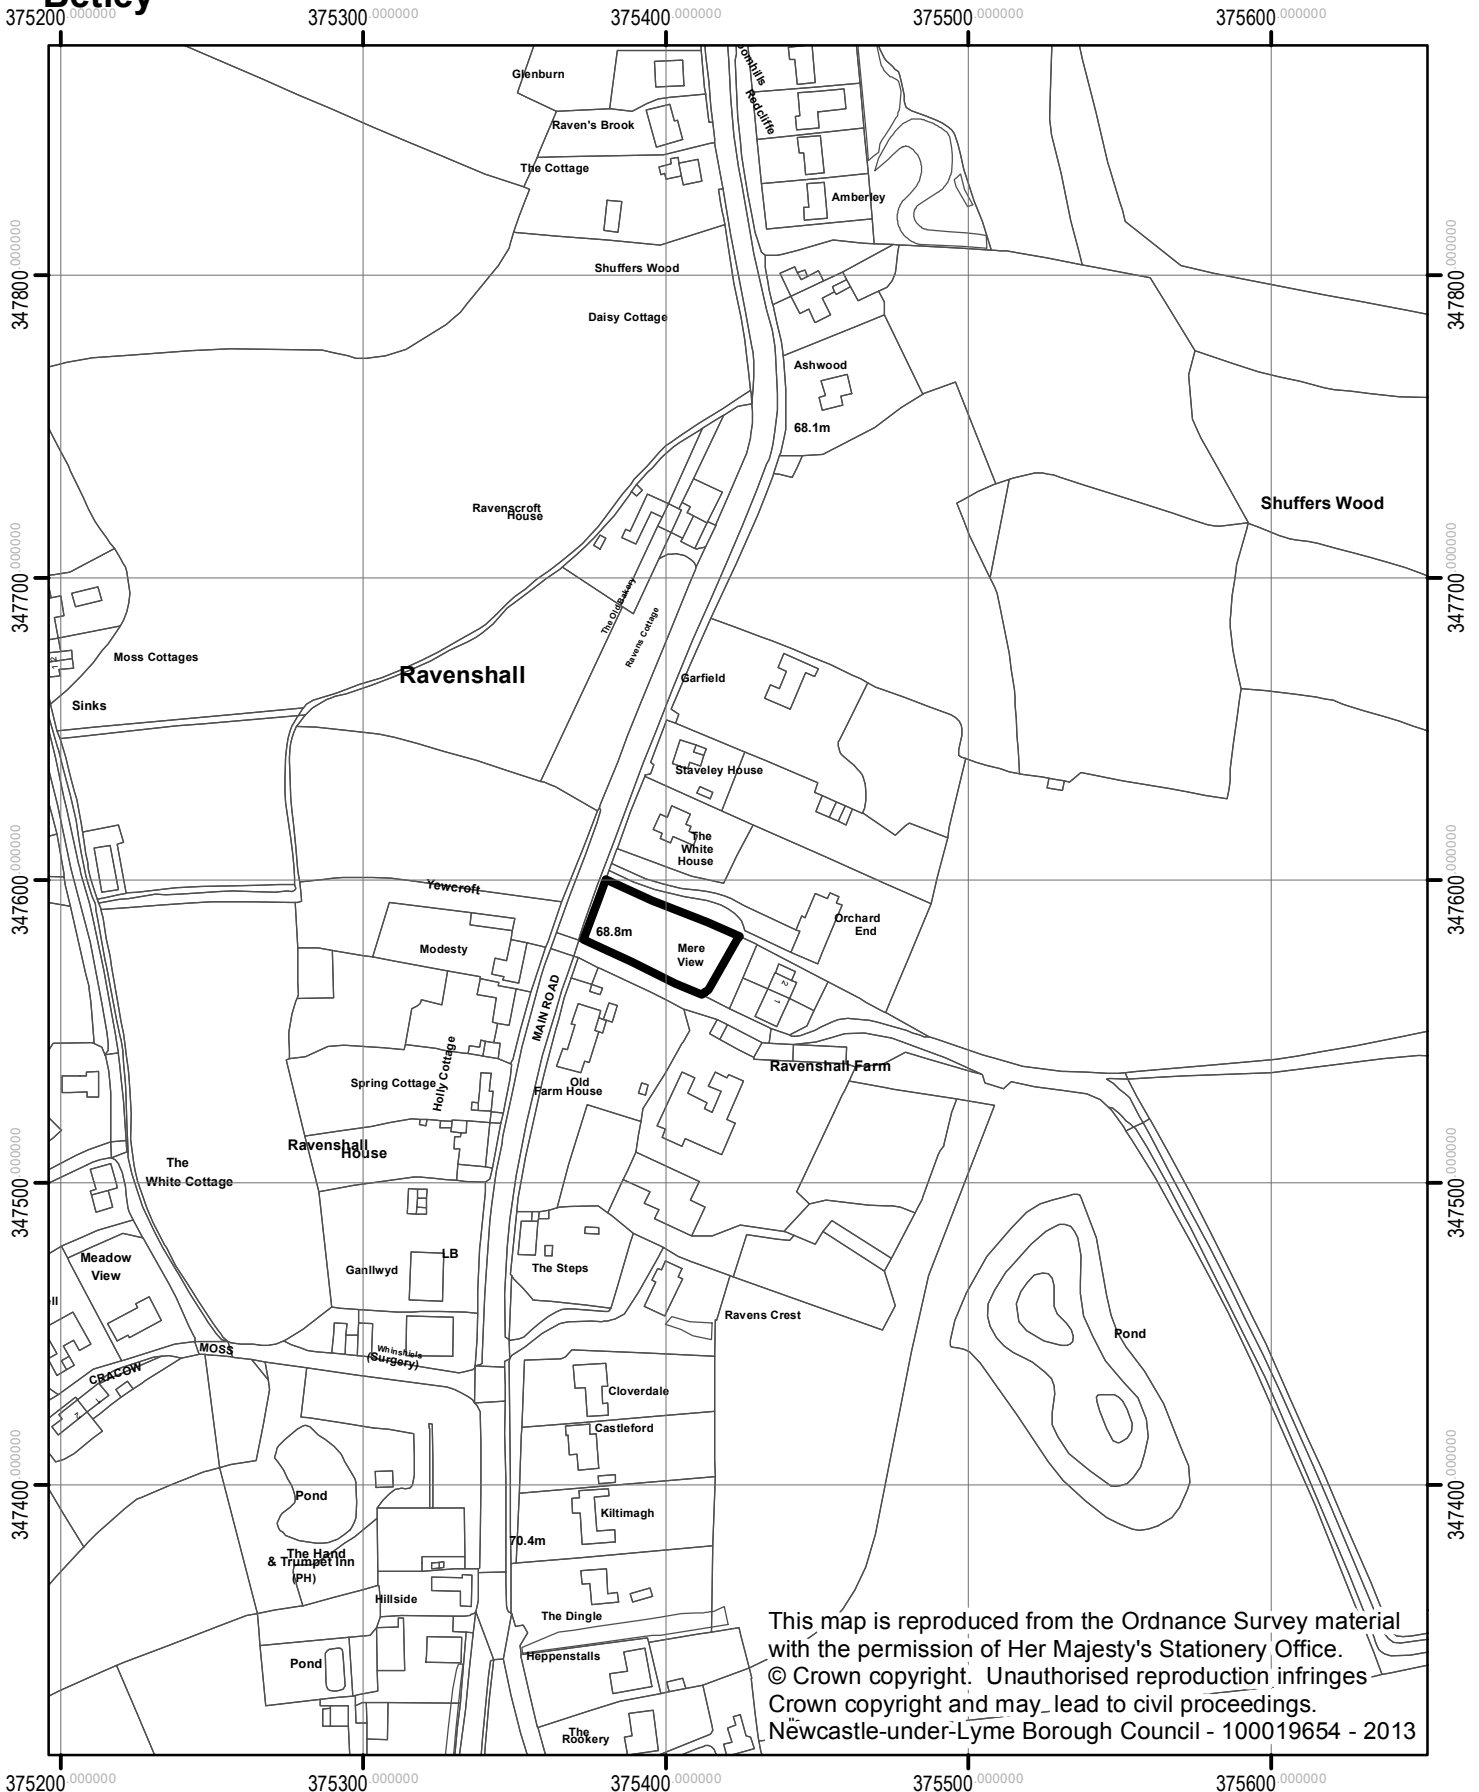

16/00450/FUL
Land Adjacent Old Farm
Main Road
Betley

NEWCASTLE-UNDER-LYME
BOROUGH COUNCIL

This map is reproduced from the Ordnance Survey material with the permission of Her Majesty's Stationery Office. © Crown copyright. Unauthorised reproduction infringes Crown copyright and may lead to civil proceedings. Newcastle-under-Lyme Borough Council - 100019654 - 2013