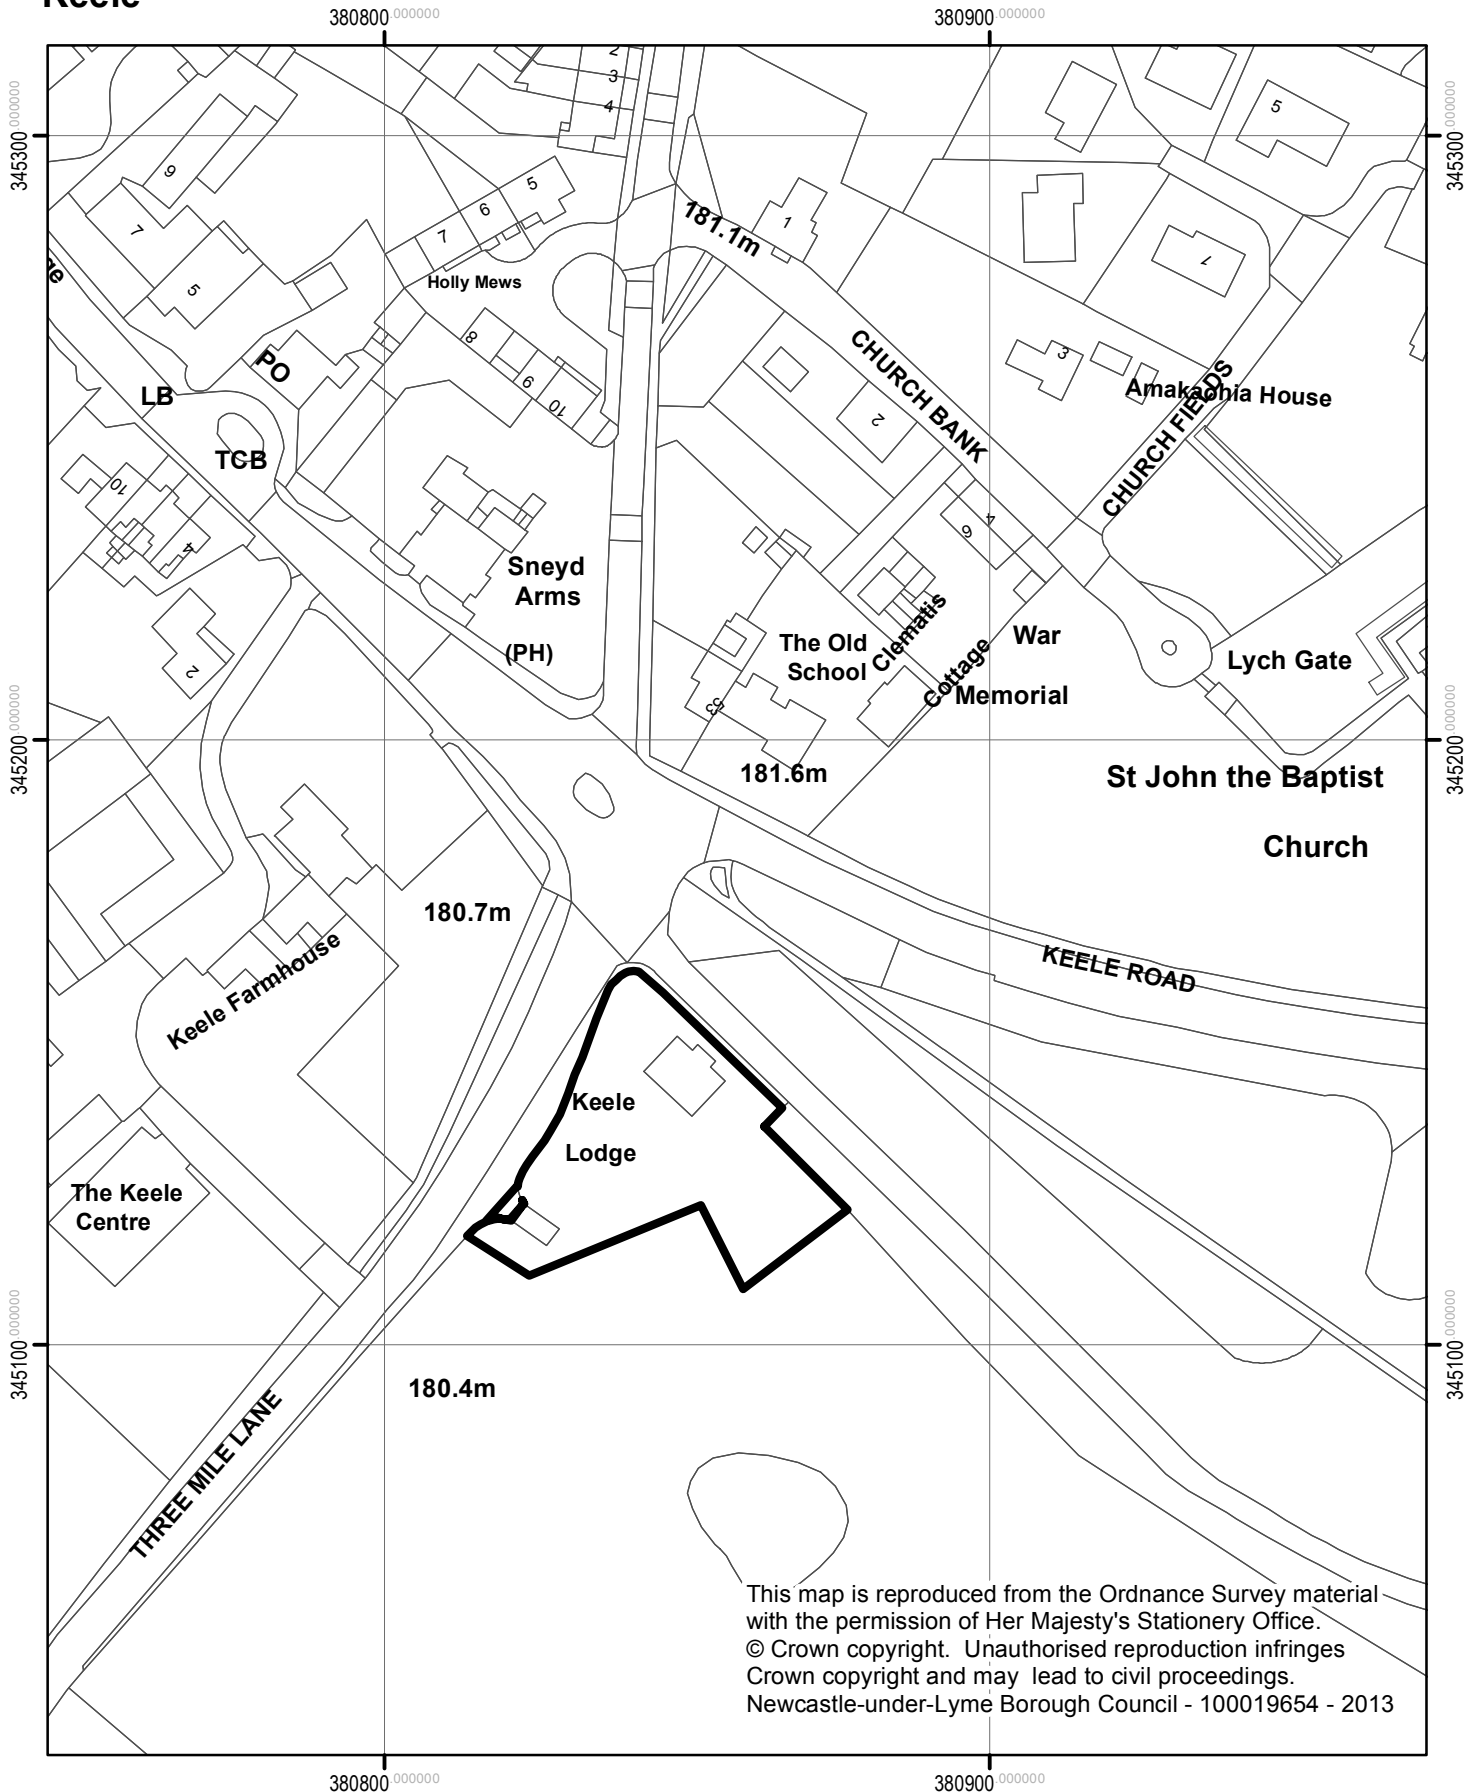

16/00361/FUL  
Keele Lodge  
Keele Drive  
Keele

NEWCASTLE-UNDER-LYME  
BOROUGH COUNCIL

Newcastle under Lyme Borough Council  
Planning & Development Services  
Date 14.06.2016

1:1,250