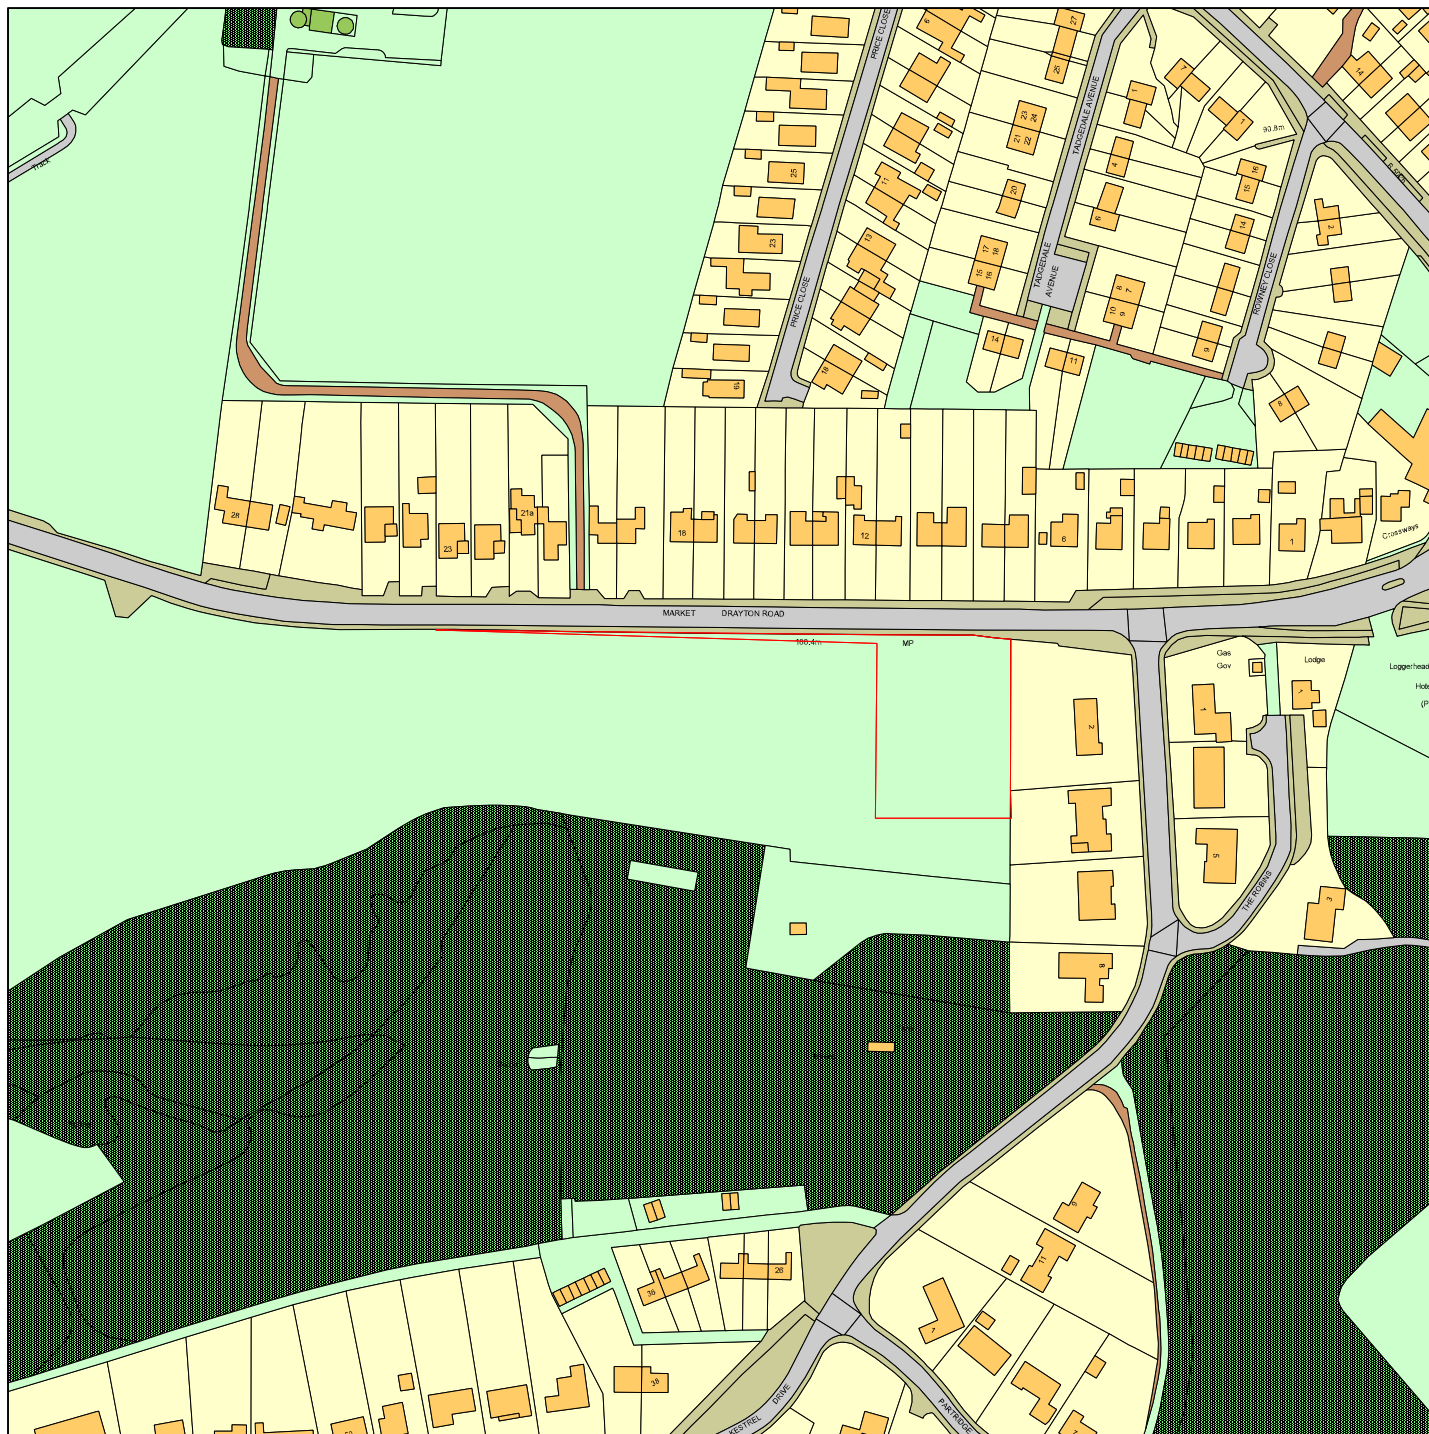

Land off Market Drayton Road, Loggerheads

11/475/OUT

GIS by ESRI (UK)

Scale : 1:2500

Reproduced from the Ordnance Survey map with the permission of the Controller of Her Majesty's Stationery Office © Crown Copyright 2000.