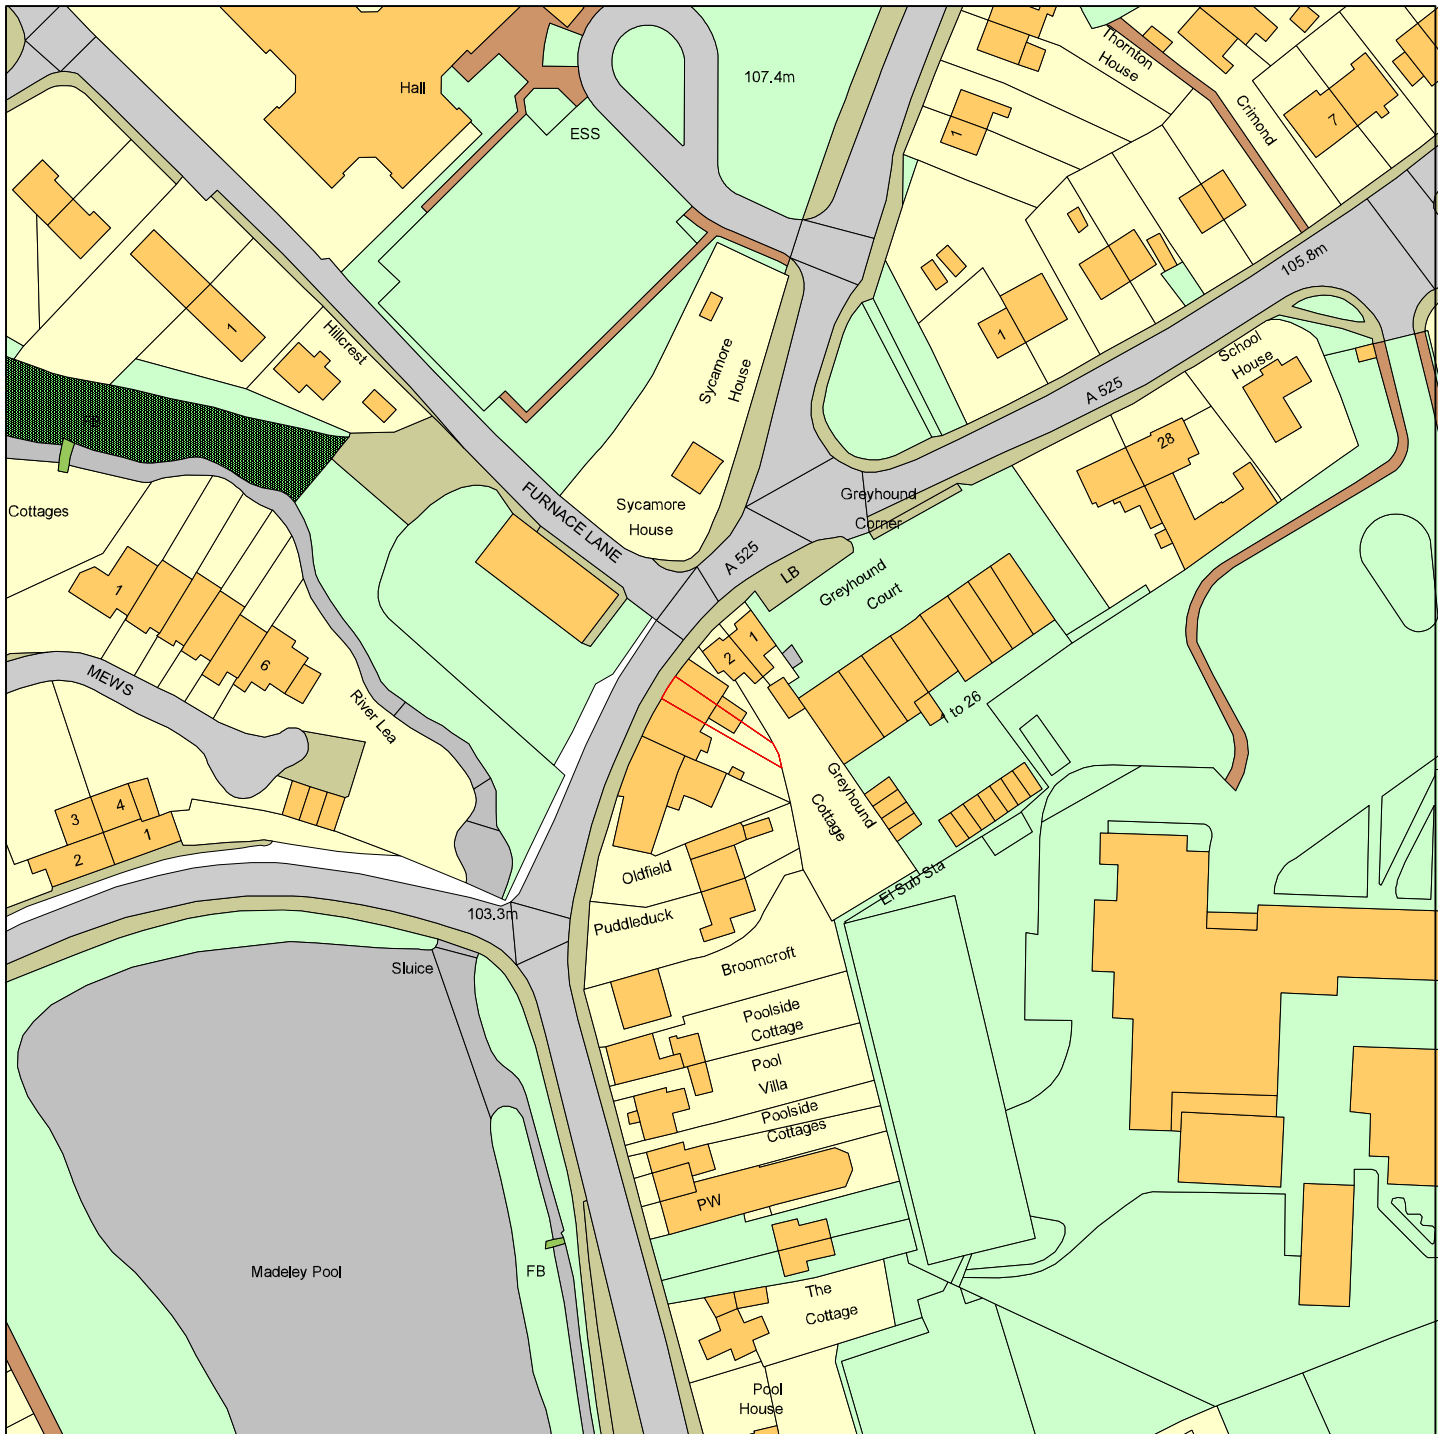

# The Raj, 5 Poolside, Madeley

11/496/FUL

GIS by ESRI (UK)

Scale : 1:1250

Reproduced from the Ordnance Survey map with the permission of the Controller of Her Majesty's Stationery Office © Crown Copyright 2000.