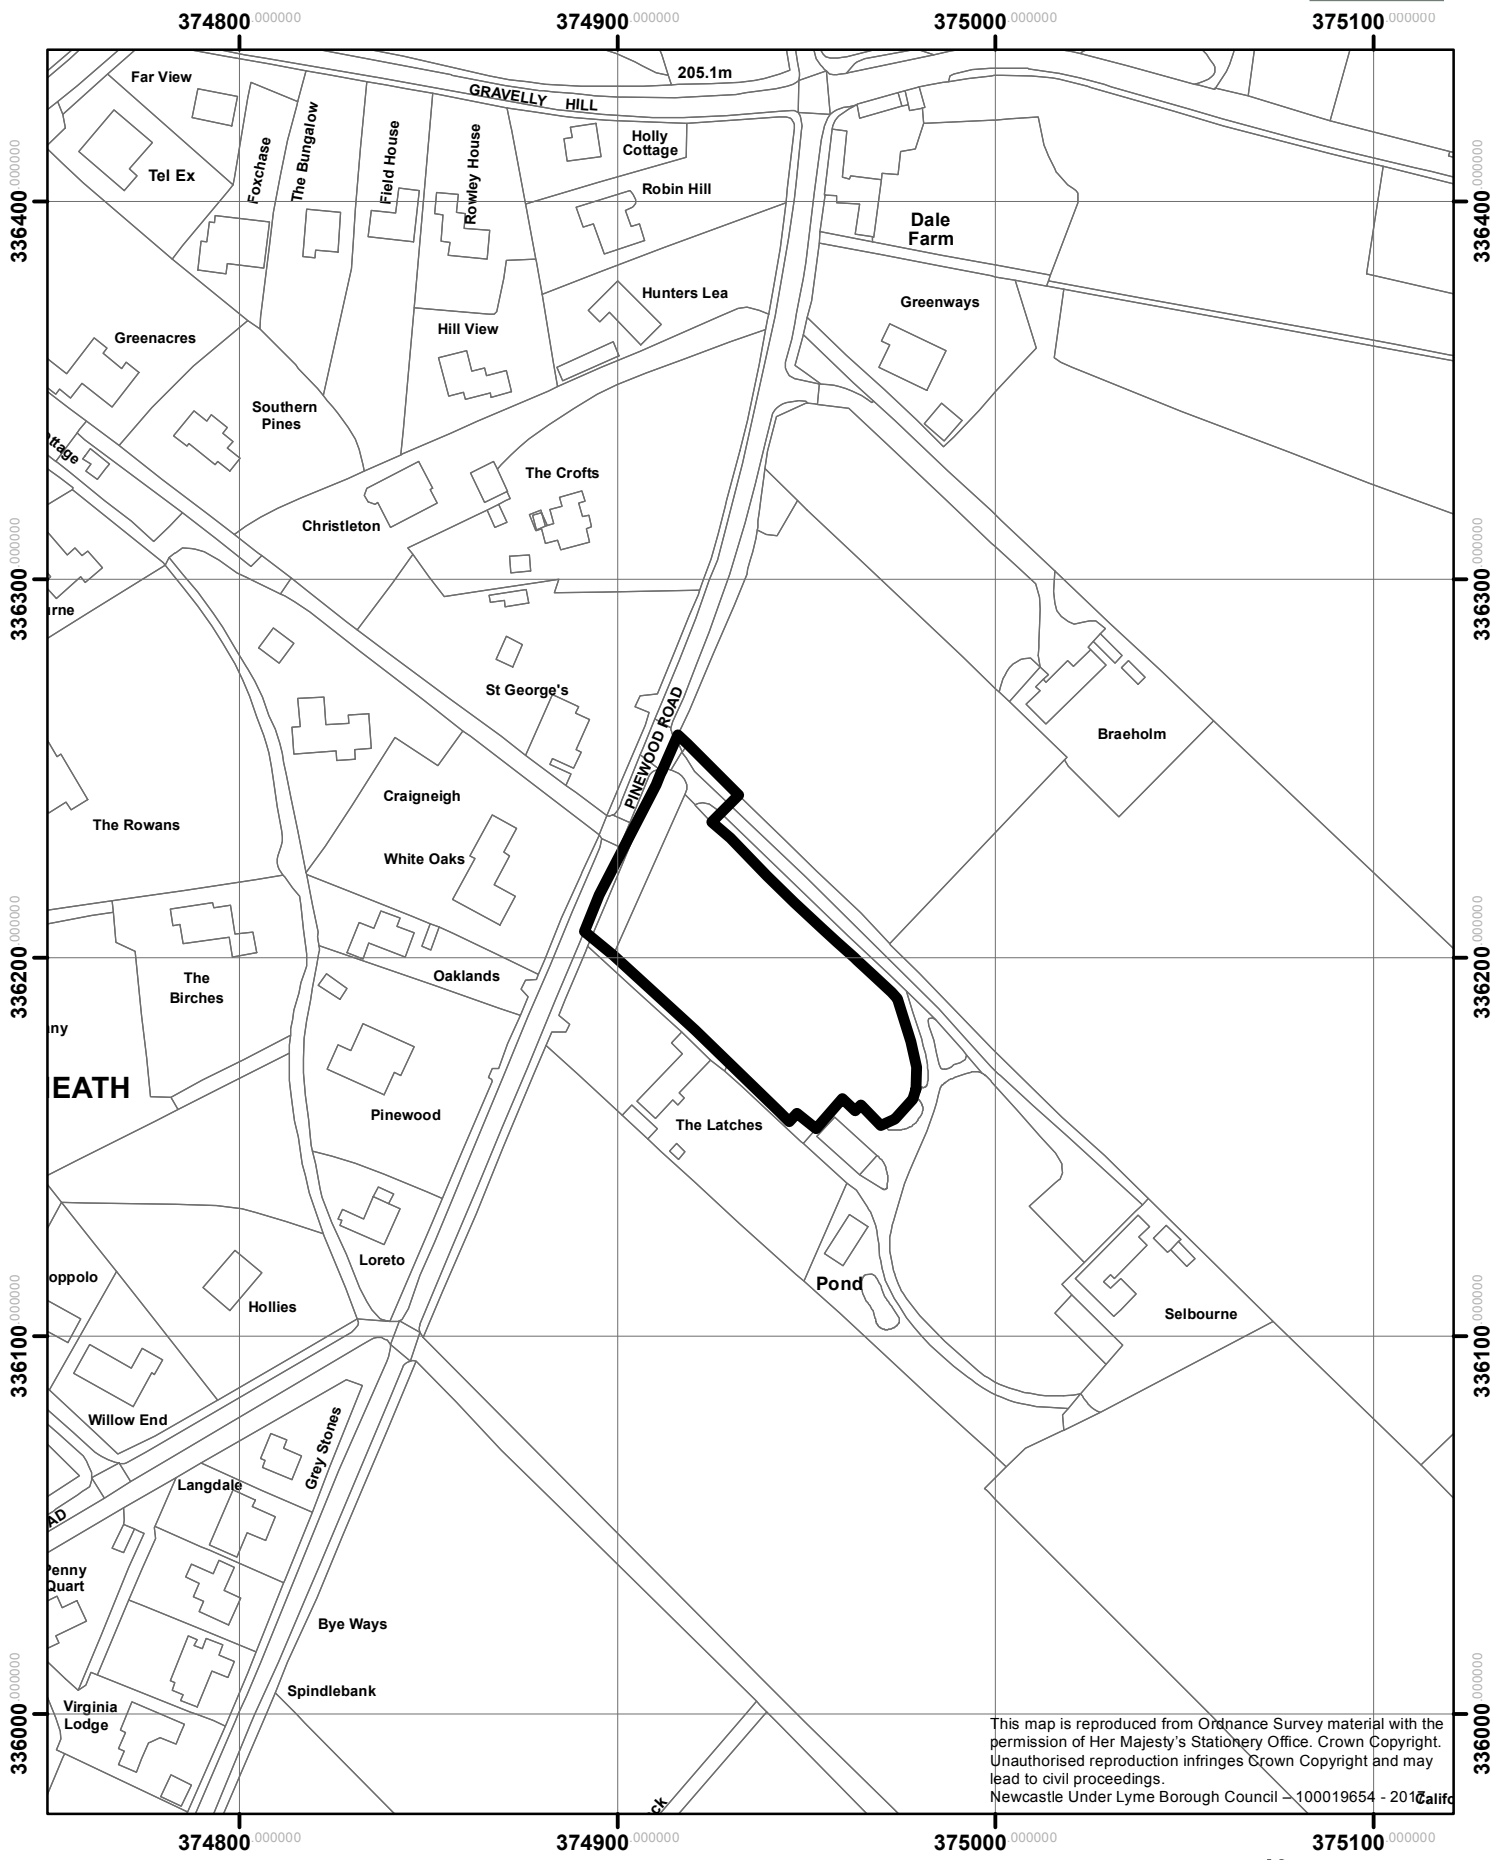

Land At Selbourne, Pinewood Road, Ashley 16/01107/OUT

This map is reproduced from Ordnance Survey material with the permission of Her Majesty's Stationery Office. Crown Copyright. Unauthorised reproduction infringes Crown Copyright and may lead to civil proceedings. Newcastle Under Lyme Borough Council - 100019654 - 2017