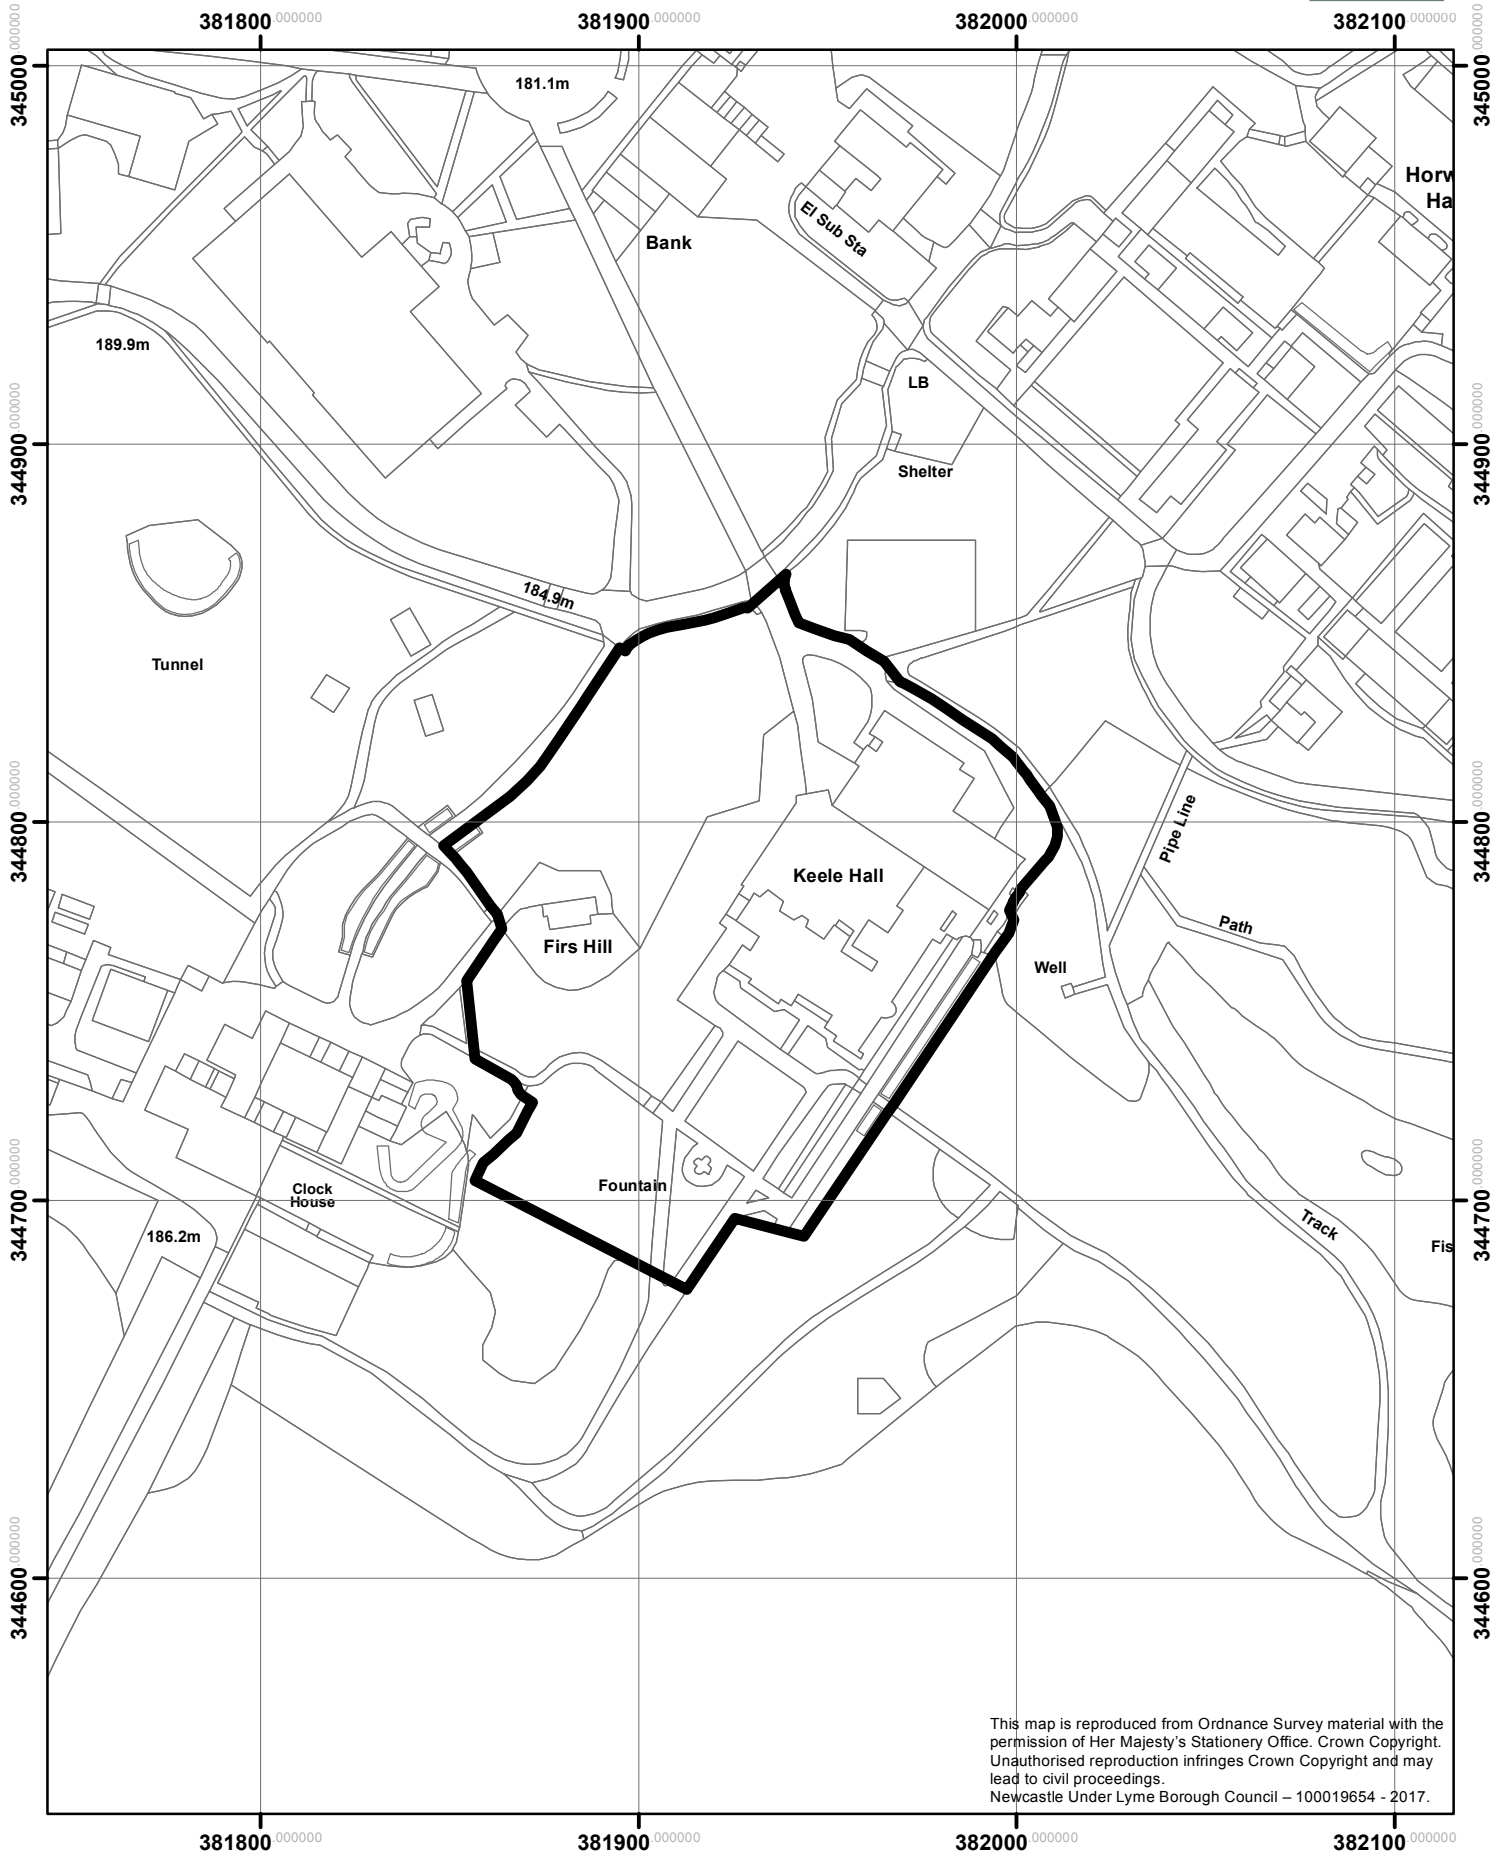

# Keele Hall, Keele University, Keele 17/00030/LBC

This map is reproduced from Ordnance Survey material with the permission of Her Majesty's Stationery Office. Crown Copyright. Unauthorised reproduction infringes Crown Copyright and may lead to civil proceedings. Newcastle Under Lyme Borough Council - 100019654 - 2017.