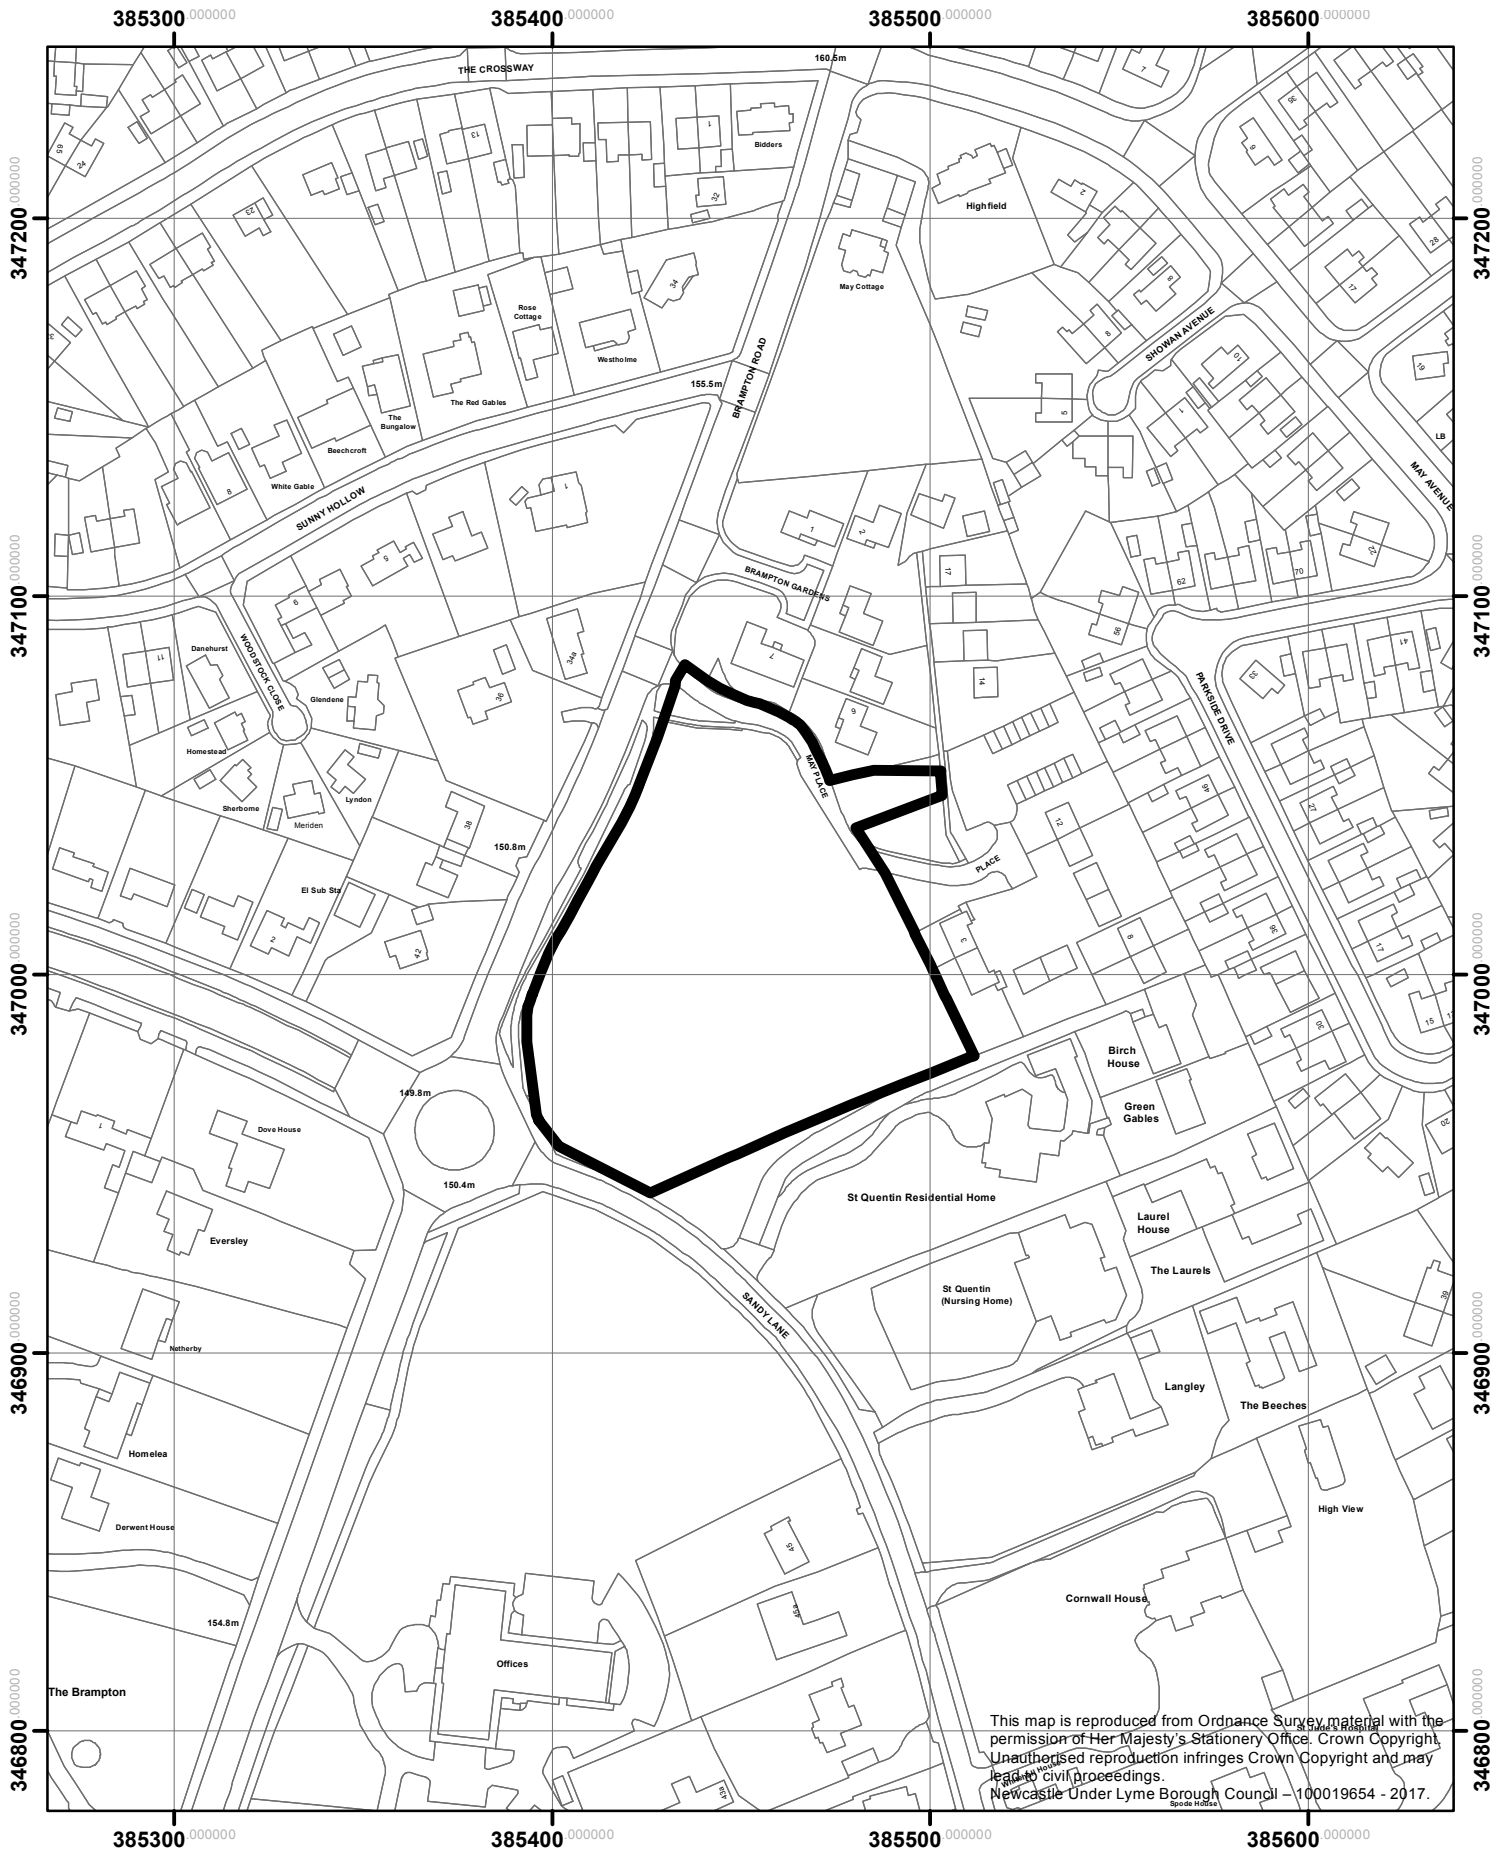

The Homestead, May Place, Newcastle

16/00880/FUL

This map is reproduced from Ordnance Survey material with the permission of Her Majesty's Stationery Office. Crown Copyright. Unauthorised reproduction infringes Crown Copyright and may lead to civil proceedings.
 Newcastle Under Lyme Borough Council - 100019654 - 2017.