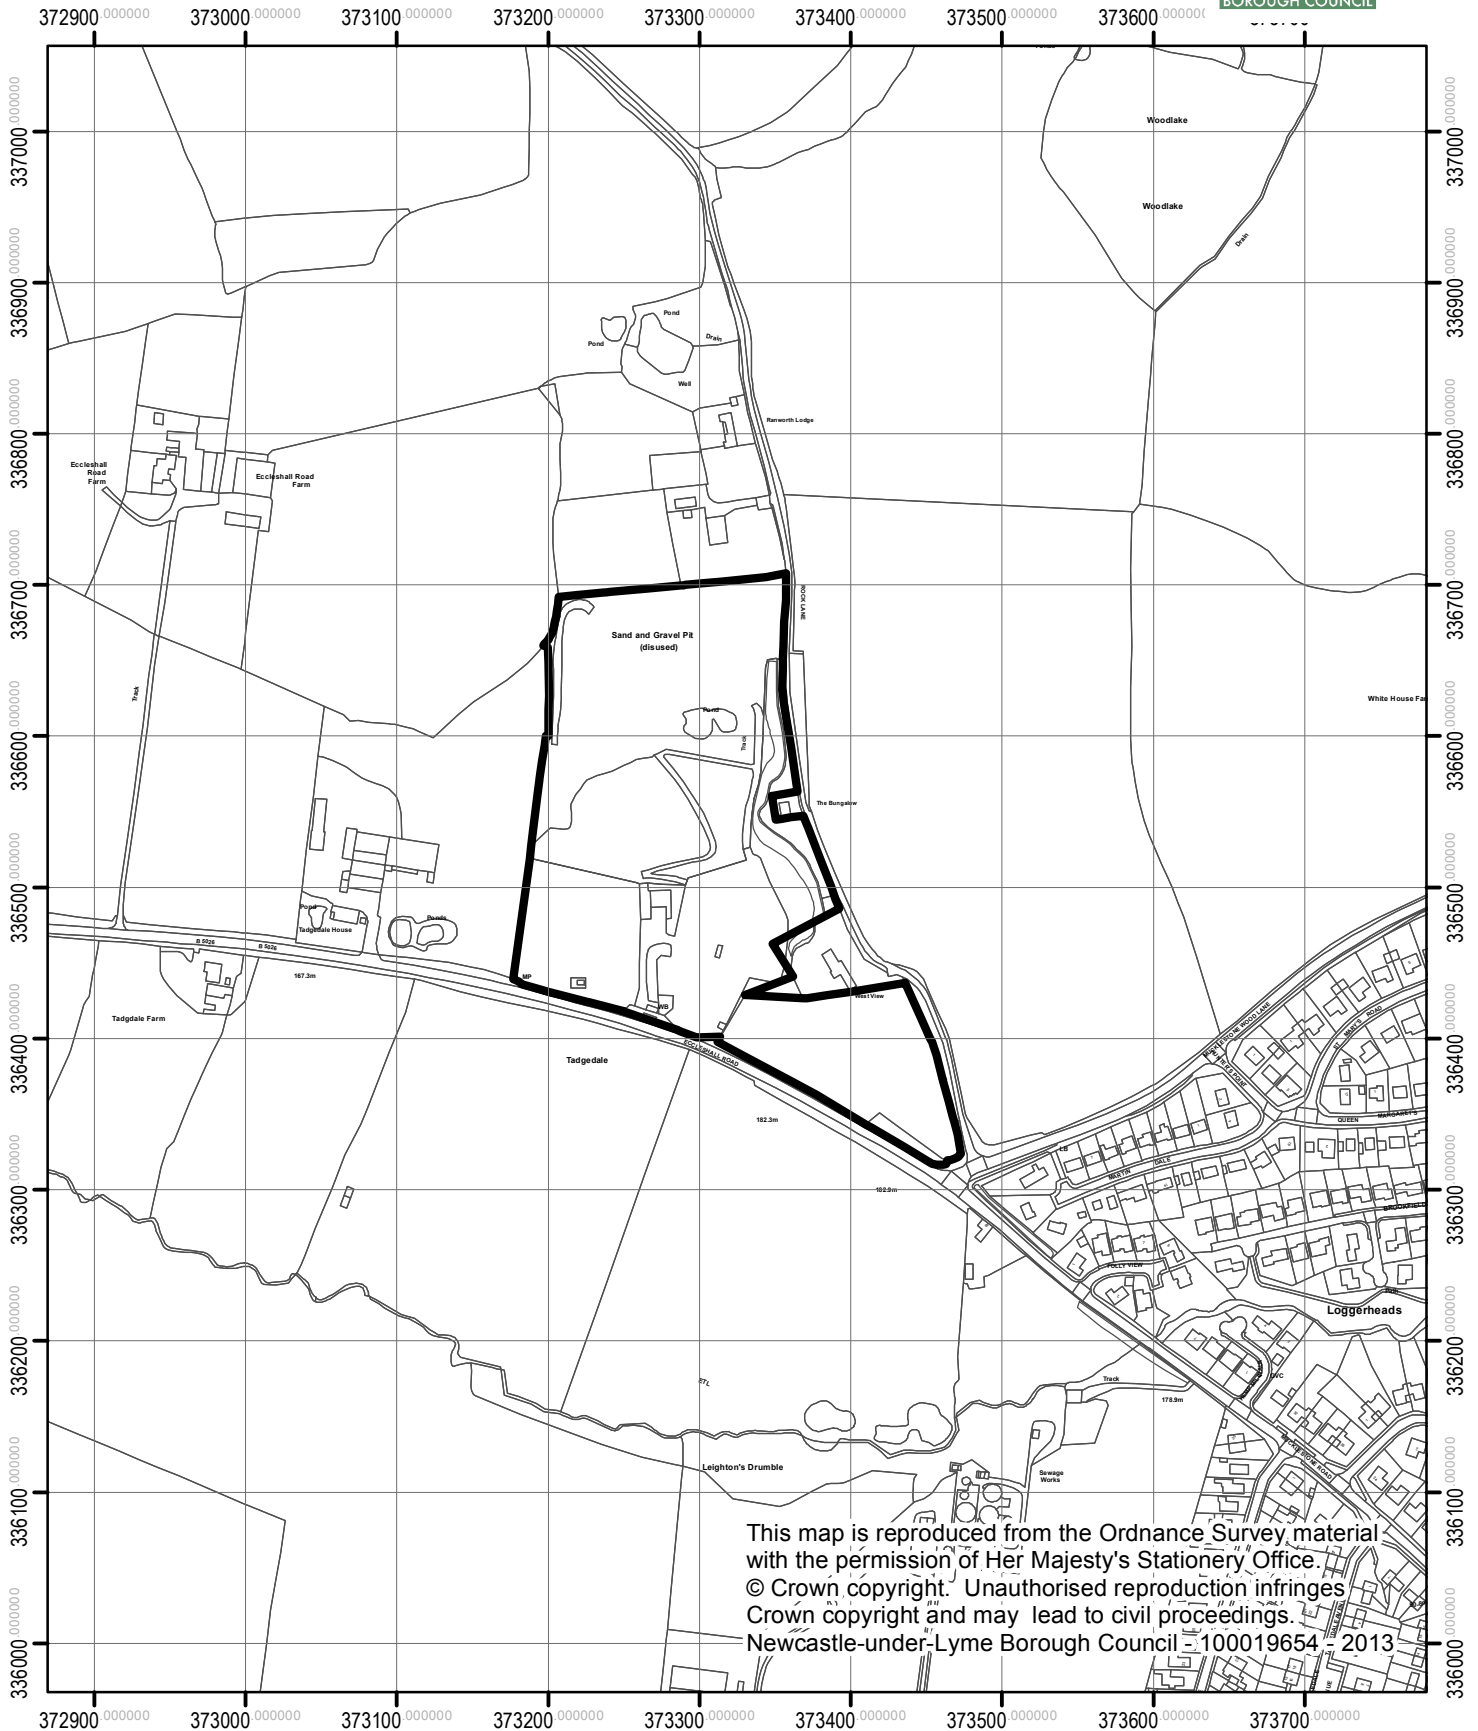

**Tadgedale Quarry  
Loggerheads  
16/00202/OUT**

This map is reproduced from the Ordnance Survey material with the permission of Her Majesty's Stationery Office. © Crown copyright. Unauthorised reproduction infringes Crown copyright and may lead to civil proceedings. Newcastle-under-Lyme Borough Council - 100019654 - 2013