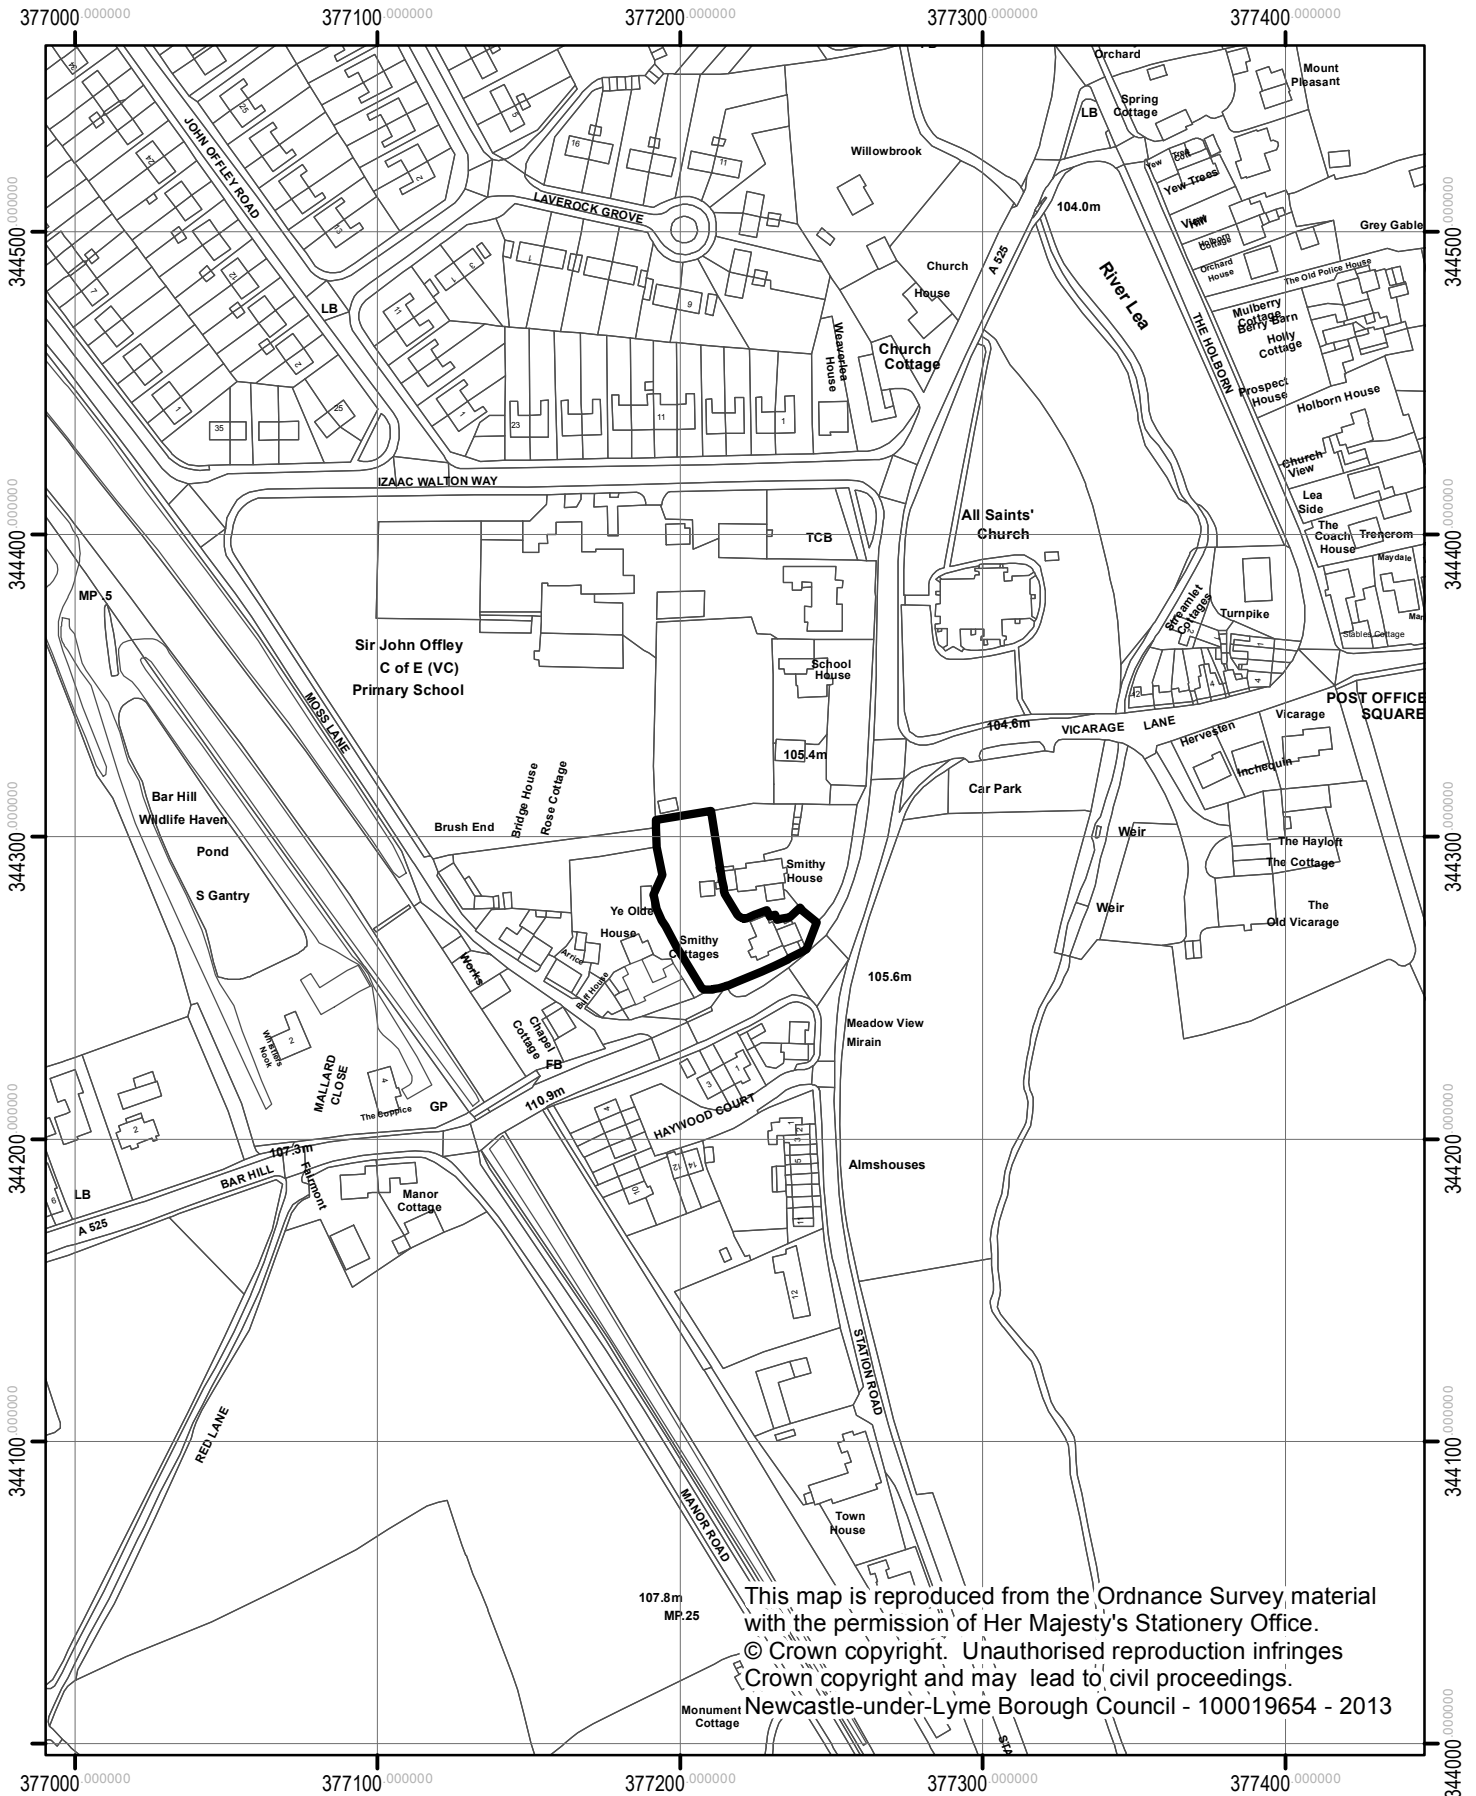

**Smithy Cottages, Smithy Corner,  
Bar Hill, Madeley  
16/00226/LBC**

**NEWCASTLE-UNDER-LYME  
BOROUGH COUNCIL**

**Newcastle under Lyme Borough Council  
Planning & Development Services  
Date 12.4.2016**

**1:2,500**