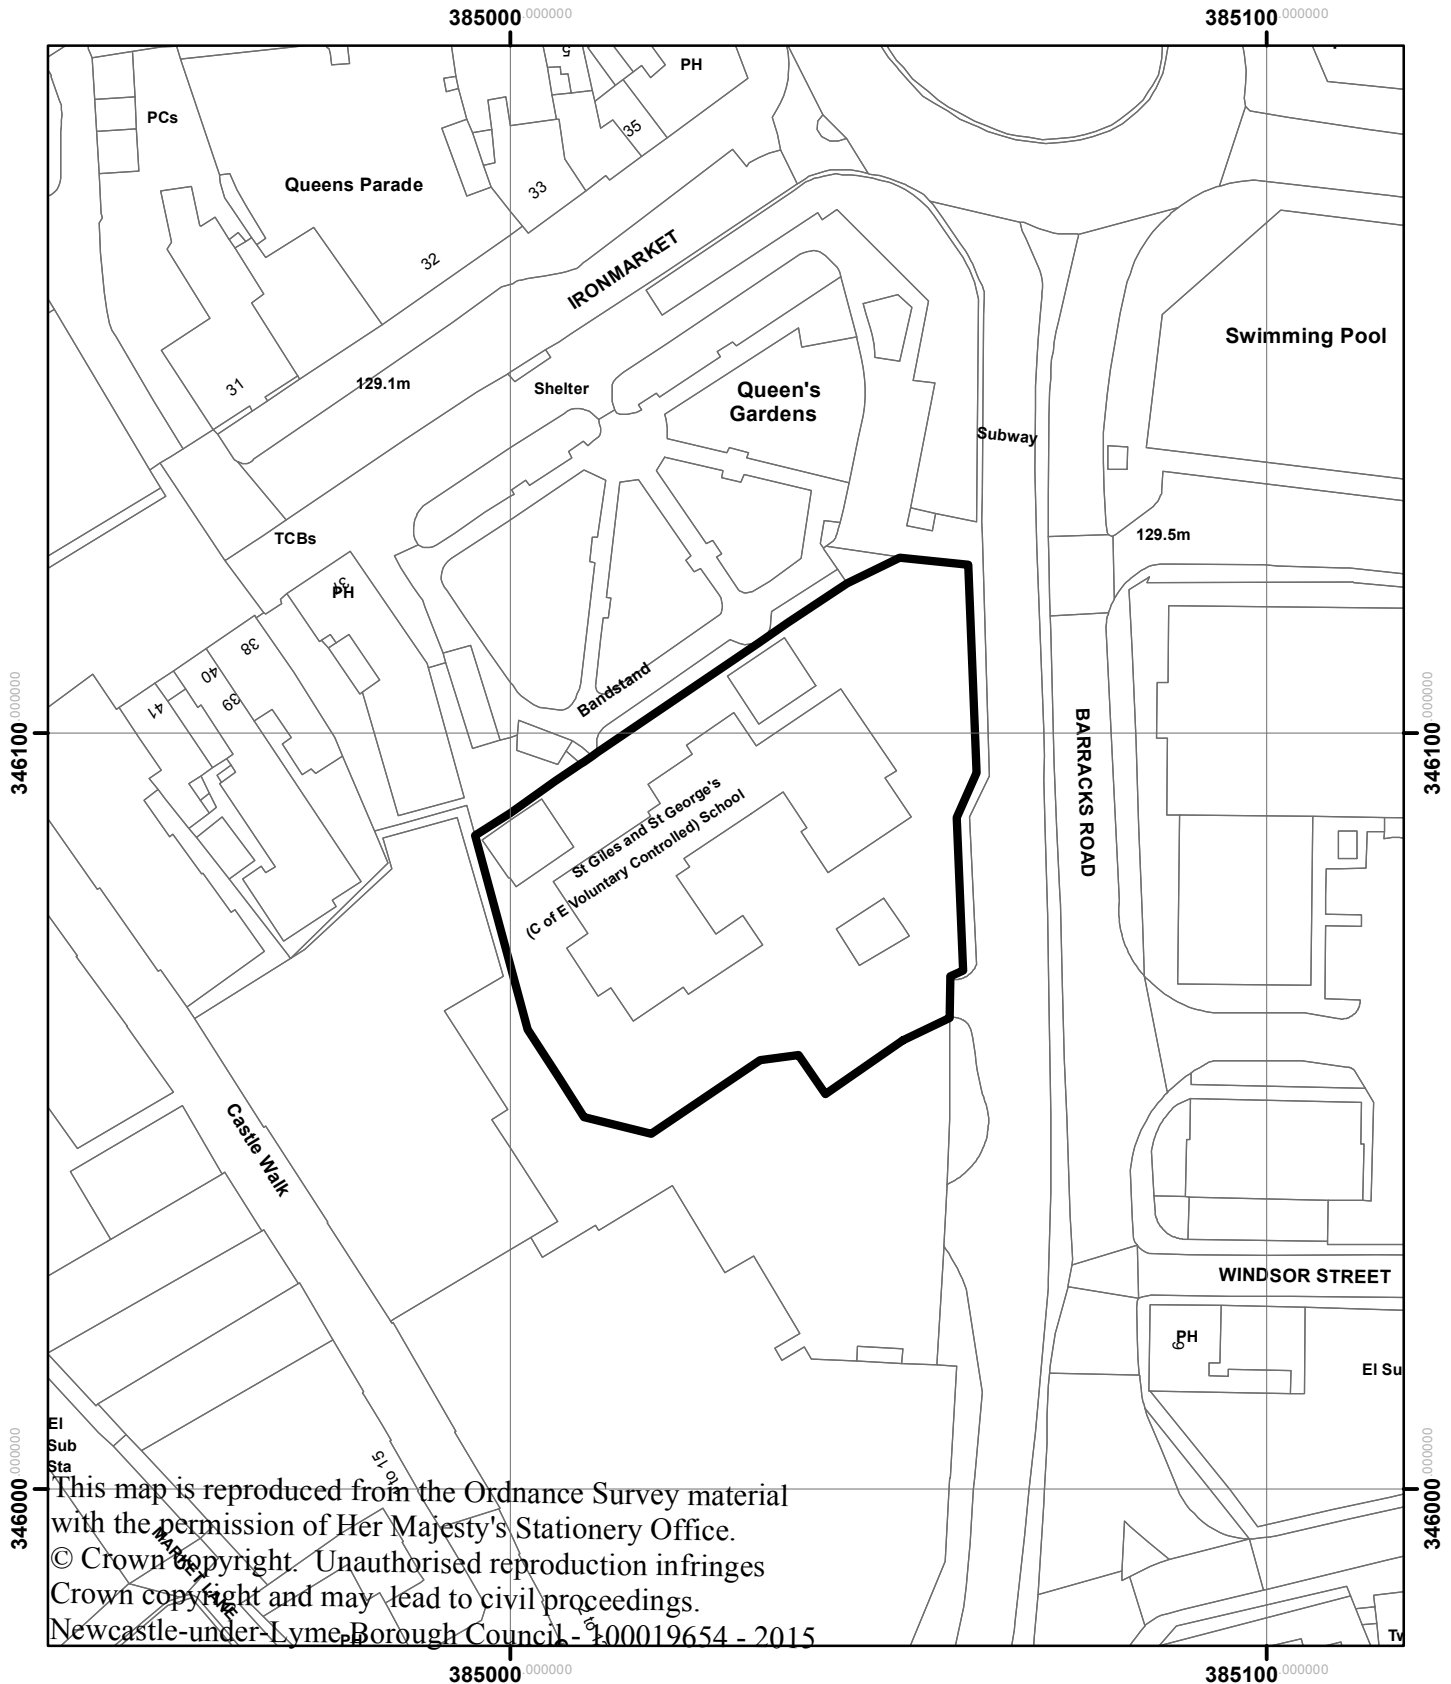

Former St Giles And St Georges Primary School,
Barracks Road
16/00082/FUL

Newcastle under Lyme Borough Council
Planning & Development Services
Date 01.03.16

1:1,000