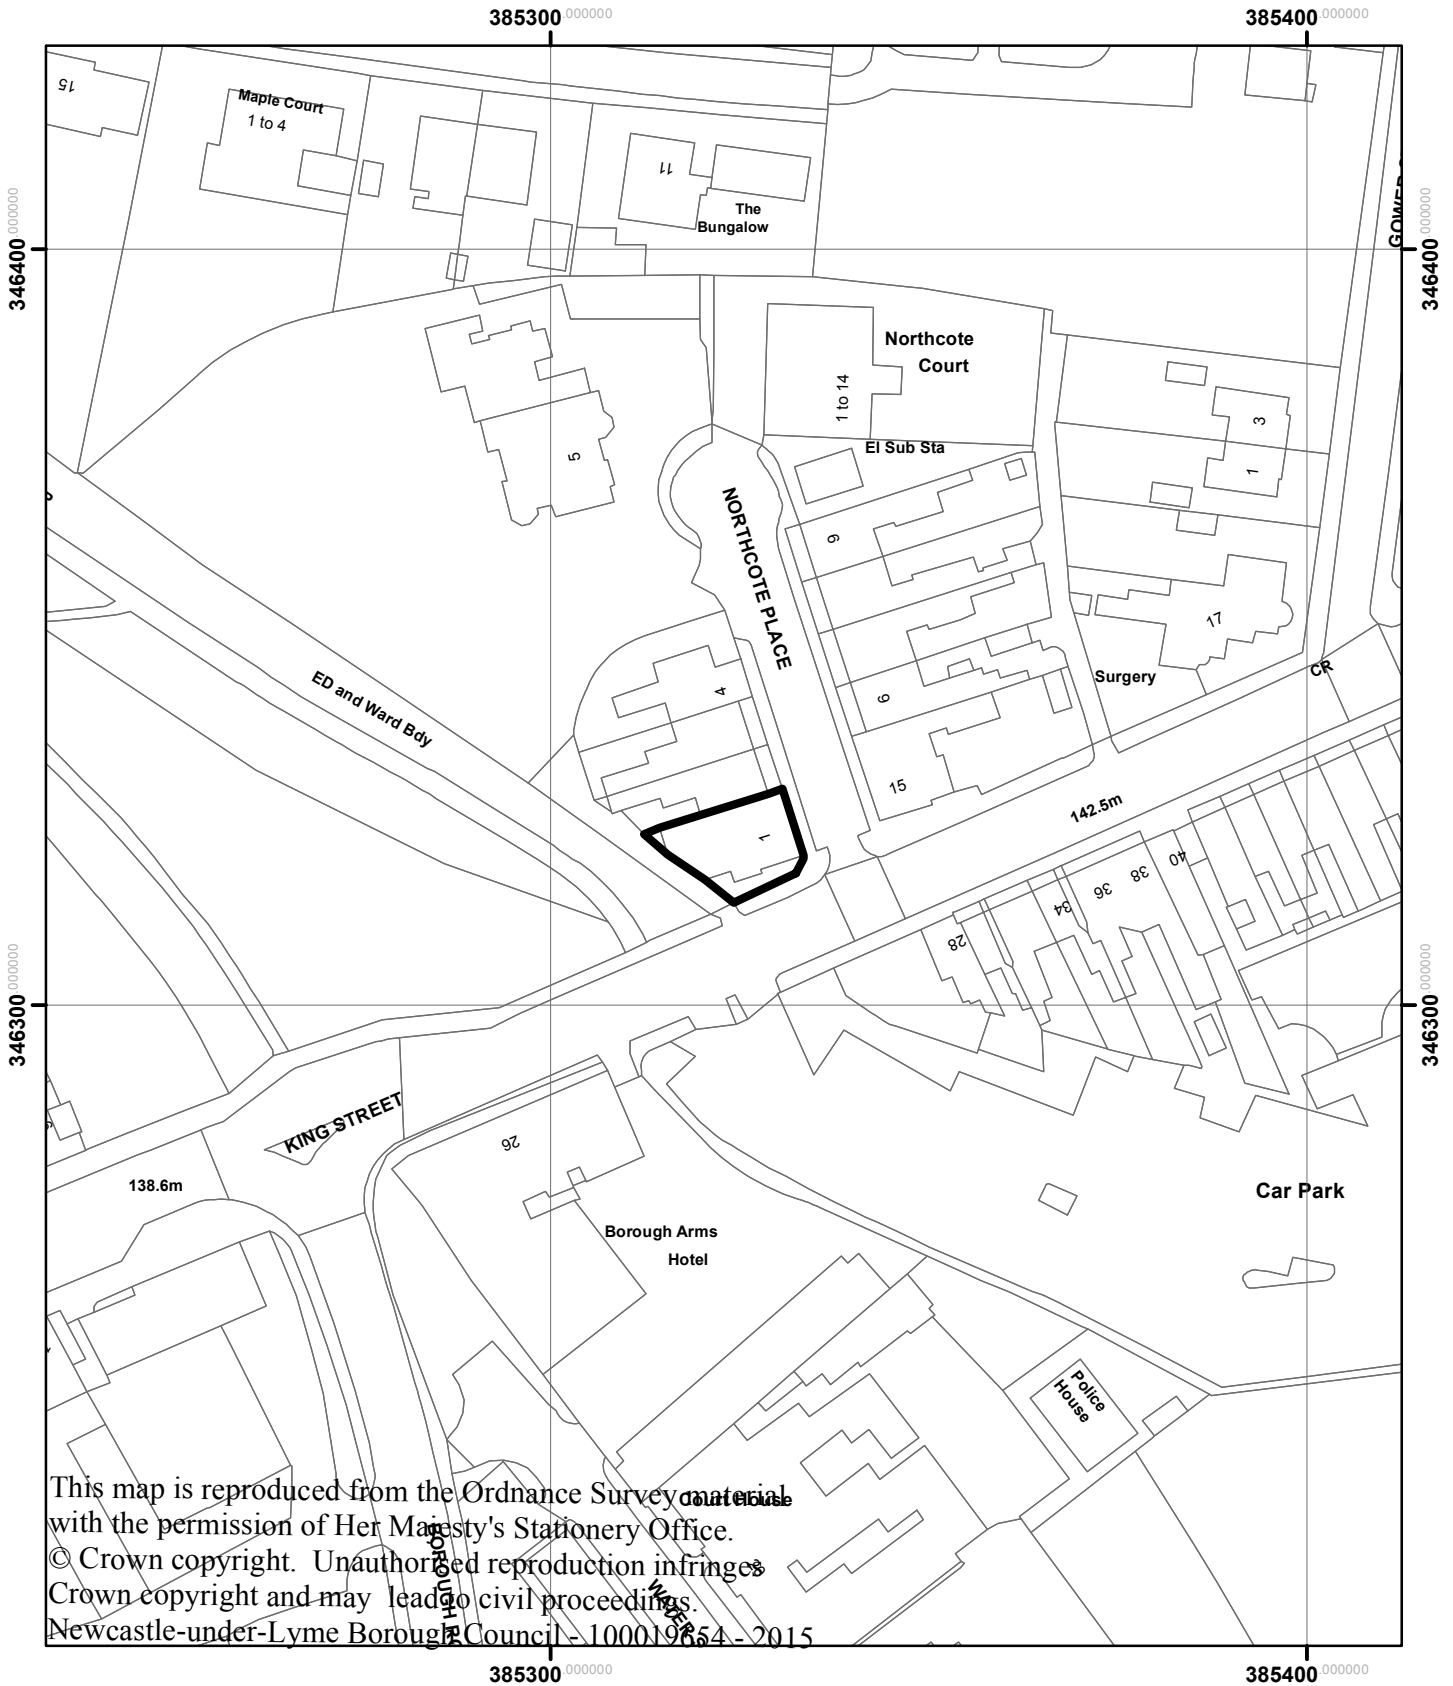

13A King Street Newcastle -  
15/01144/FUL

This map is reproduced from the Ordnance Survey material with the permission of Her Majesty's Stationery Office. © Crown copyright. Unauthorised reproduction infringes Crown copyright and may lead to civil proceedings. Newcastle-under-Lyme Borough Council - 100019654 - 2015