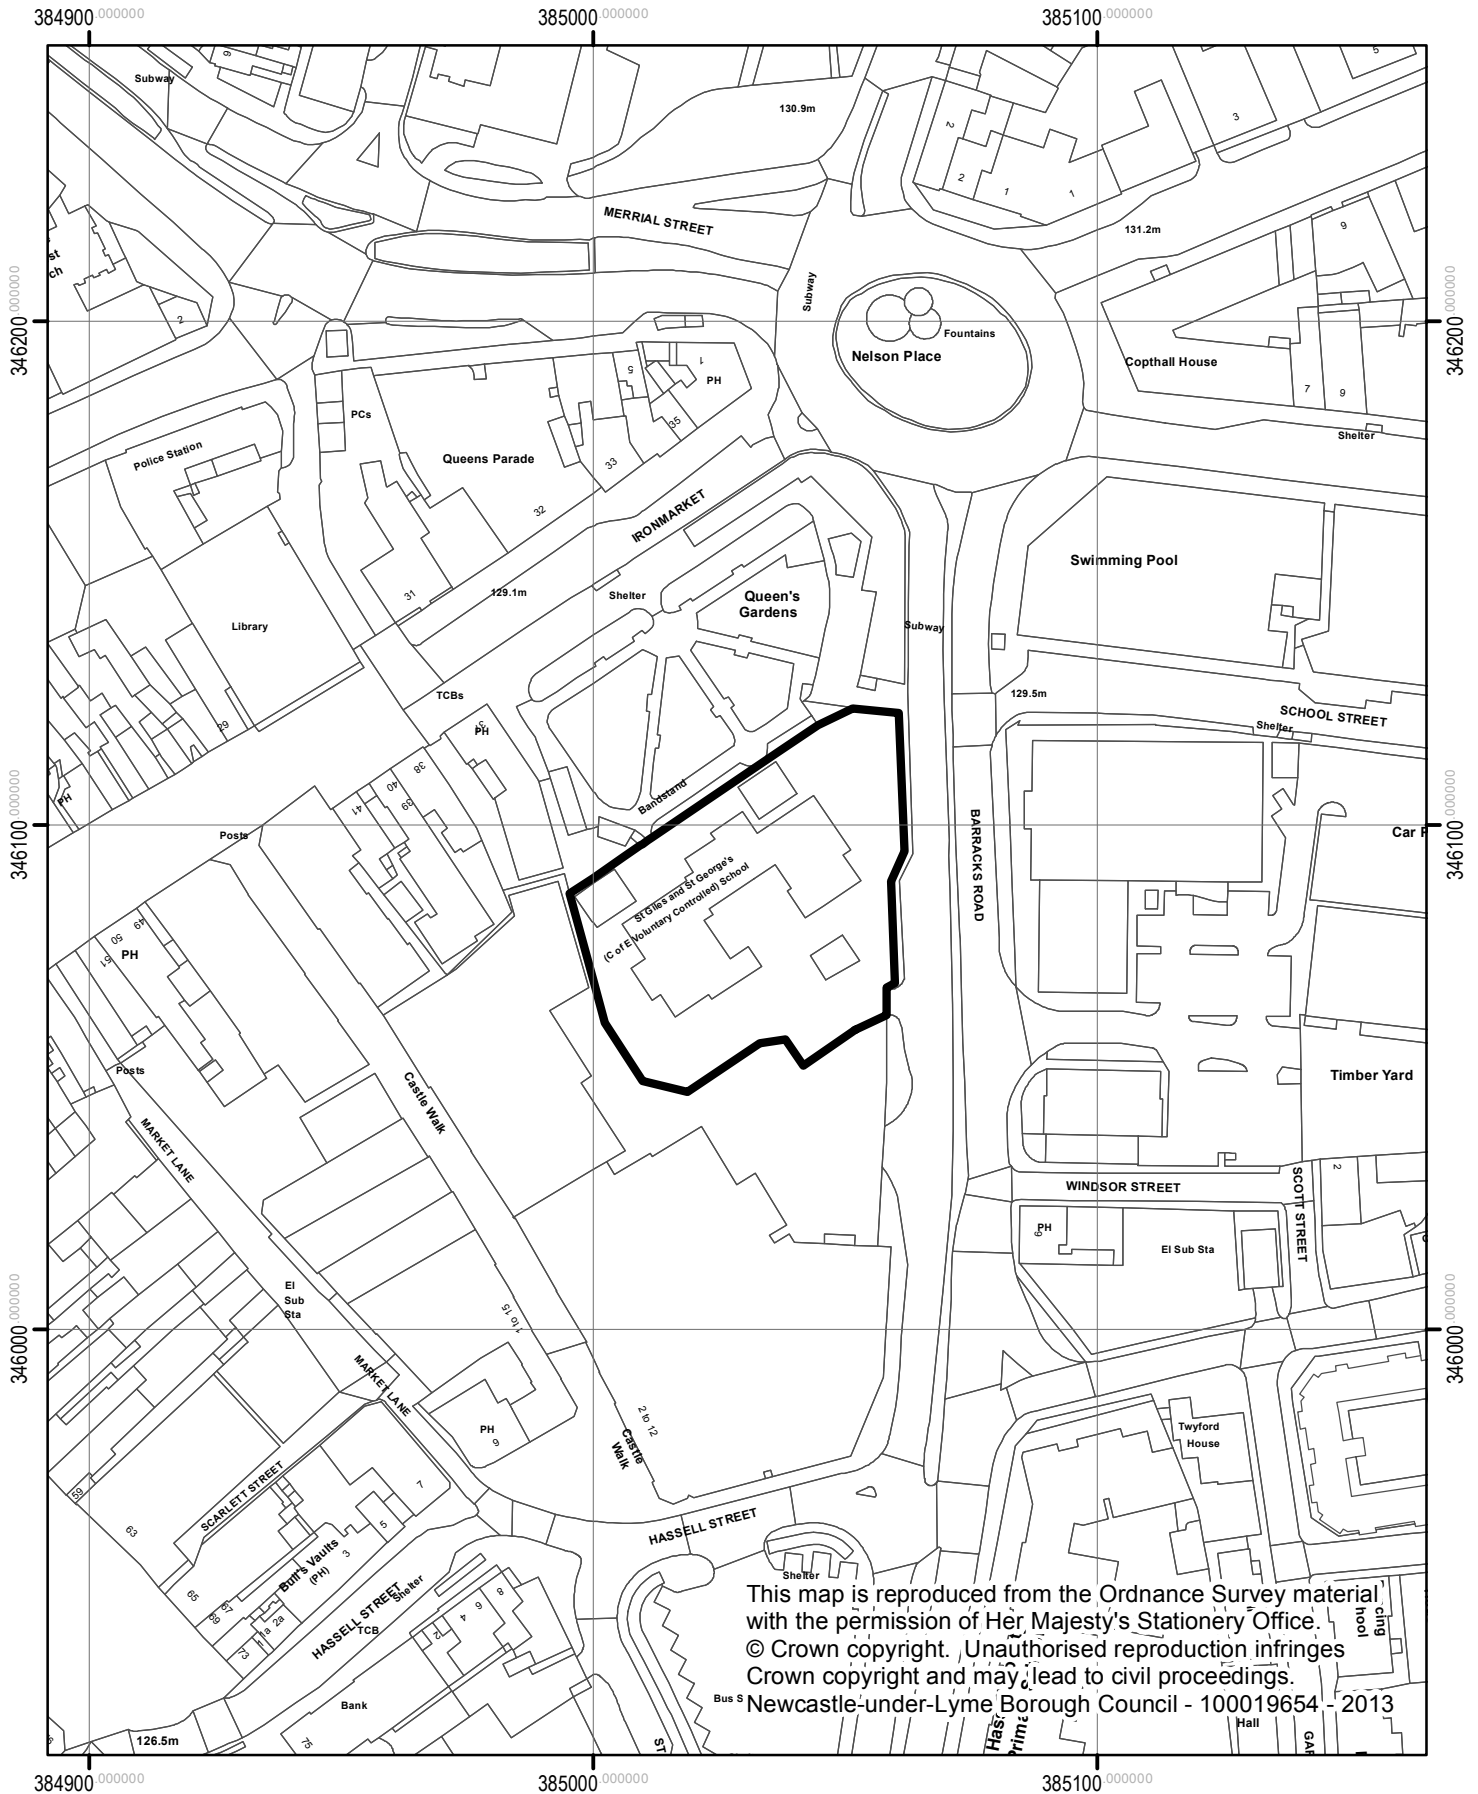

15/01077/FUL

**Former St Giles and St Georges Primary School  
Barracks Road, Newcastle.**

**NEWCASTLE-UNDER-LYME  
BOROUGH COUNCIL**

This map is reproduced from the Ordnance Survey material with the permission of Her Majesty's Stationery Office.  
© Crown copyright. Unauthorised reproduction infringes Crown copyright and may lead to civil proceedings.  
Newcastle-under-Lyme Borough Council - 100019654 - 2013