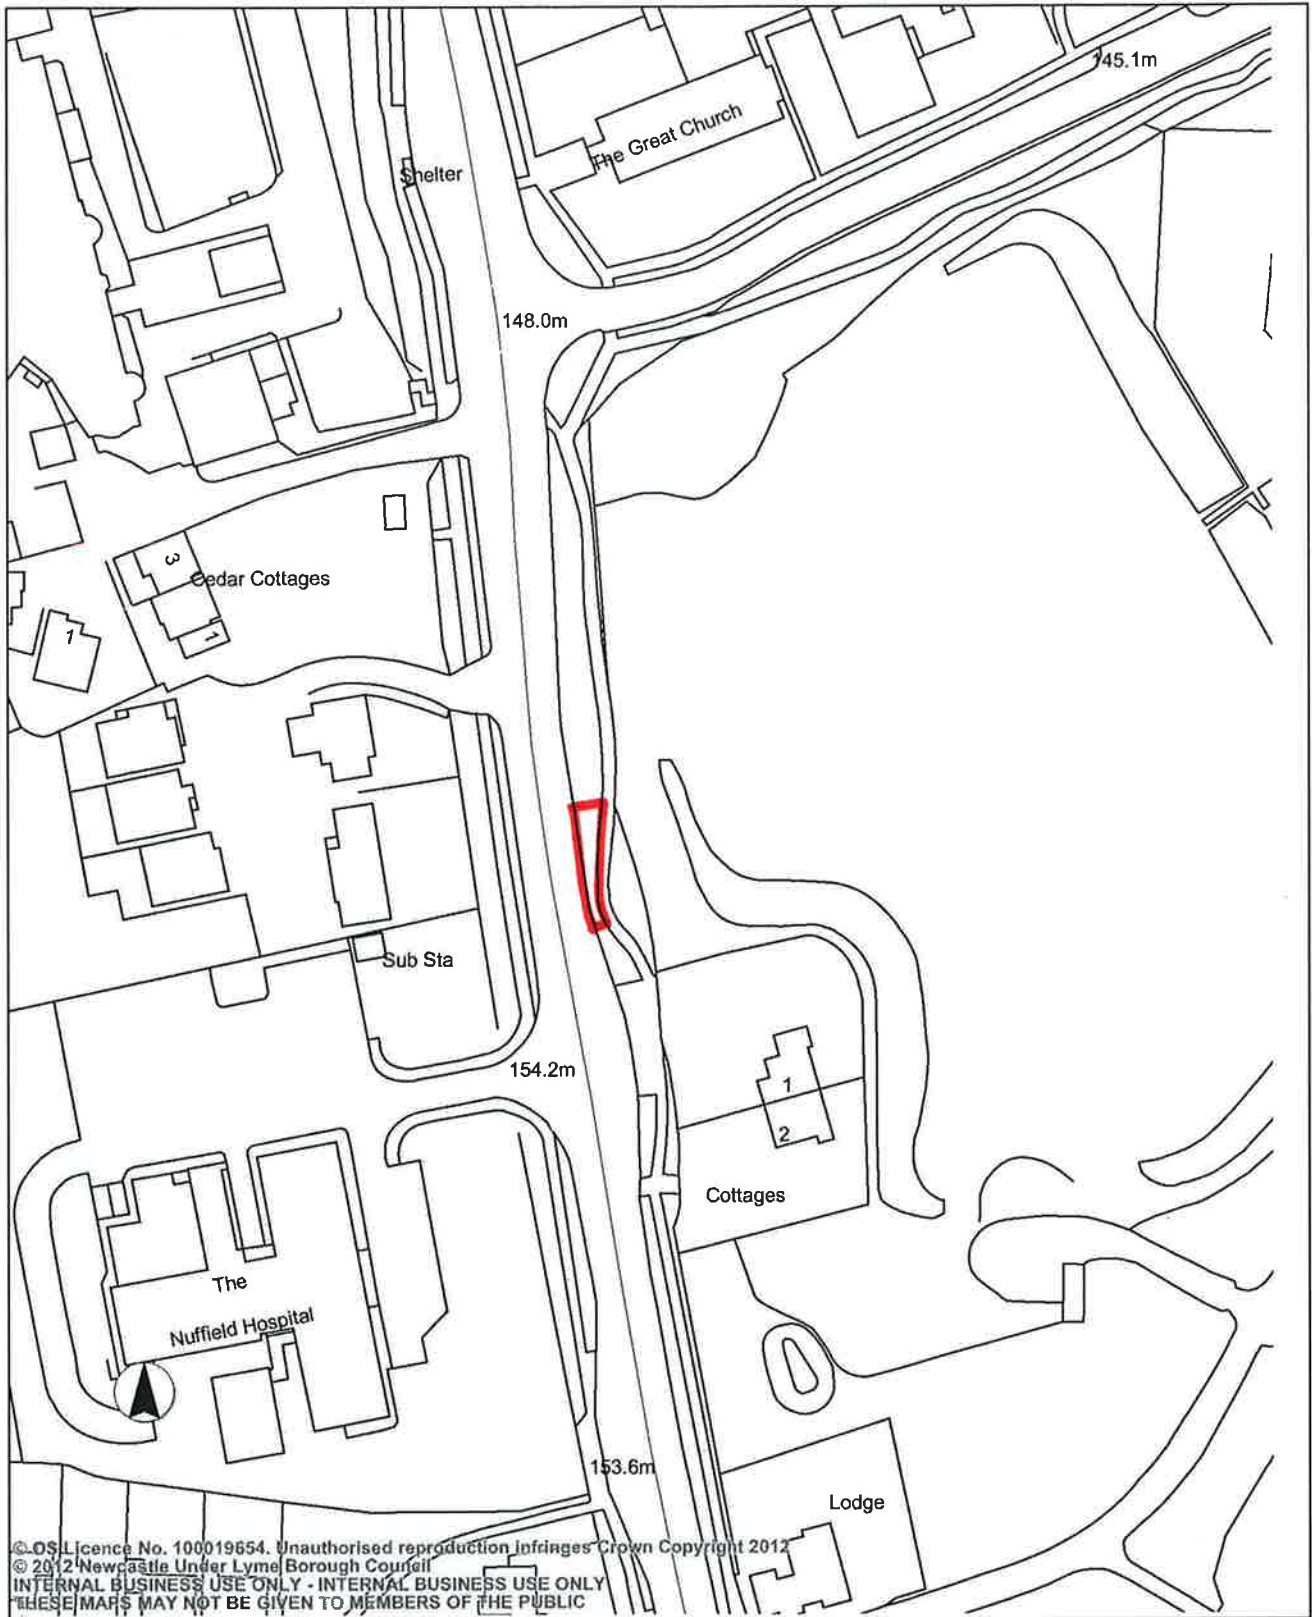

TellUS 2 - Provided by

14/00398/FUL

Grass verge near Clayton Hall Cottages, Clayton Road, Newcastle.

Customer Services

Newcastle Under Lyme Borough Council  
 Civic Offices  
 Merrial Street  
 Newcastle Under Lyme  
 ST5 2AG

Plan Produced 4.6.2014  
 Scale 1:1,250